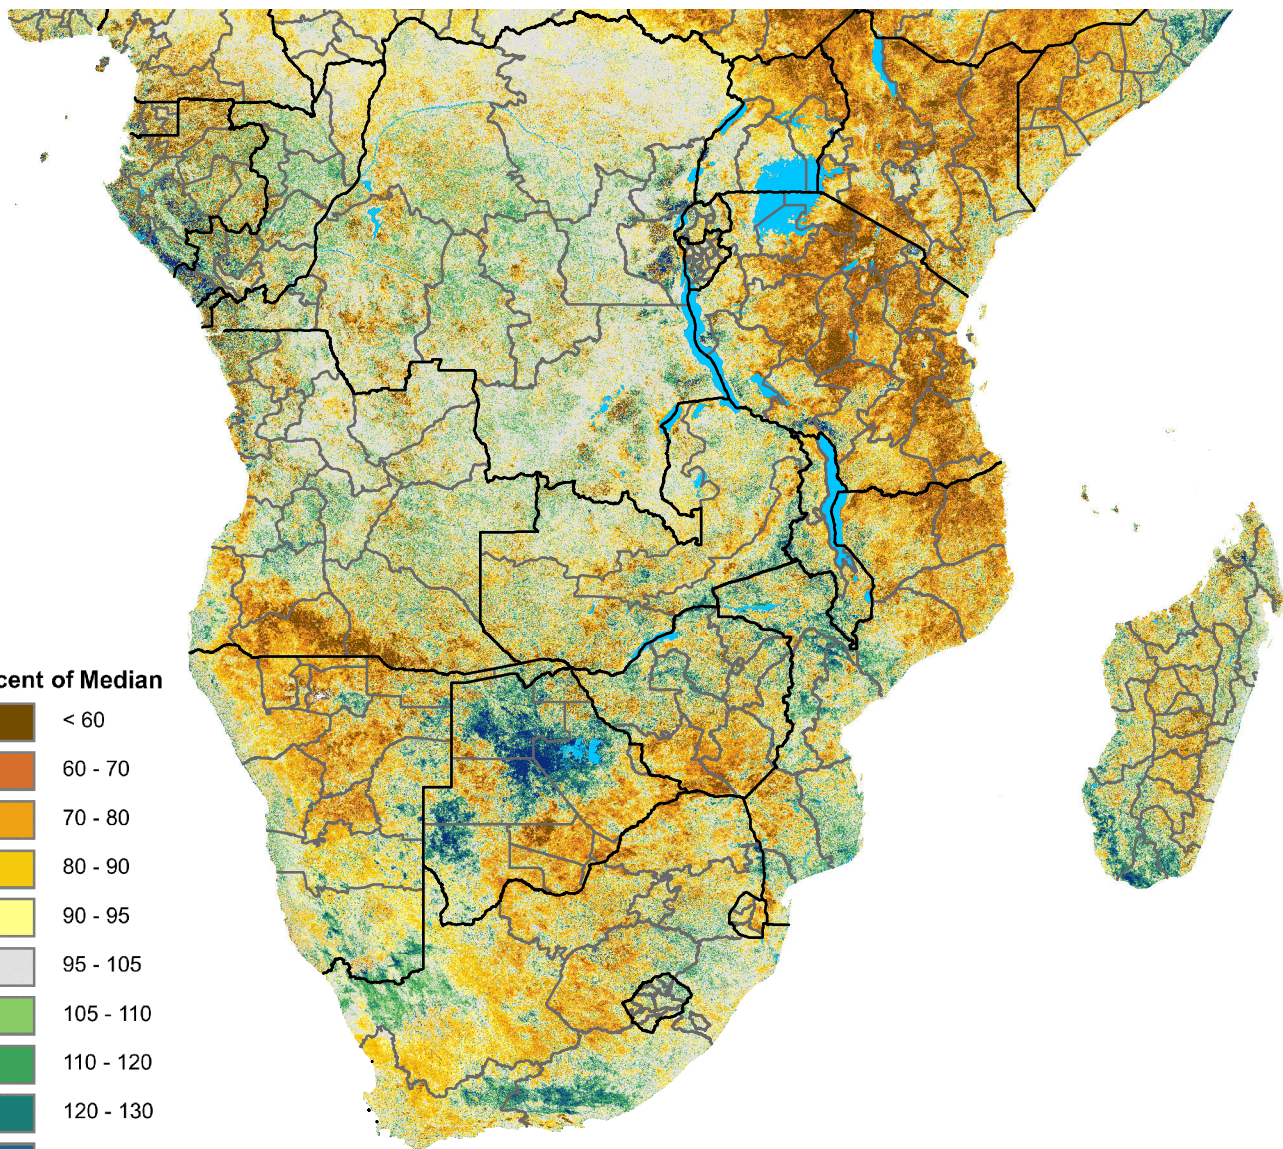

# Southern Africa eMODIS 250m Percent of Median NDVI

Period 35 / Dec 11 - 20, 2005