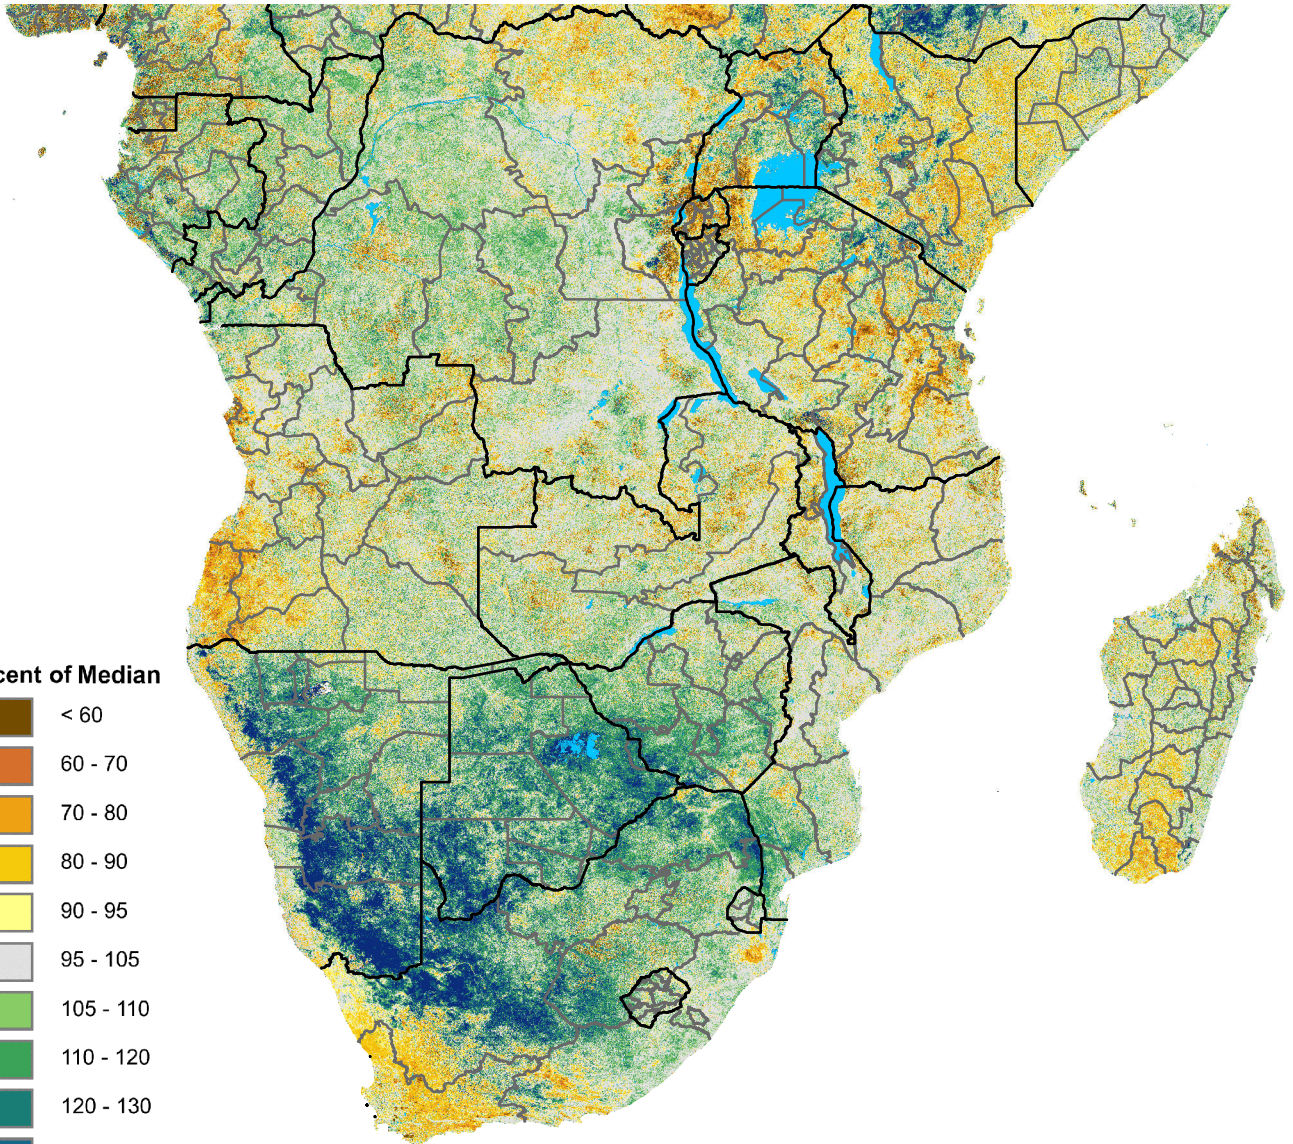

# Southern Africa eMODIS 250m Percent of Median NDVI

Period 08 / Mar 11 - 20, 2006