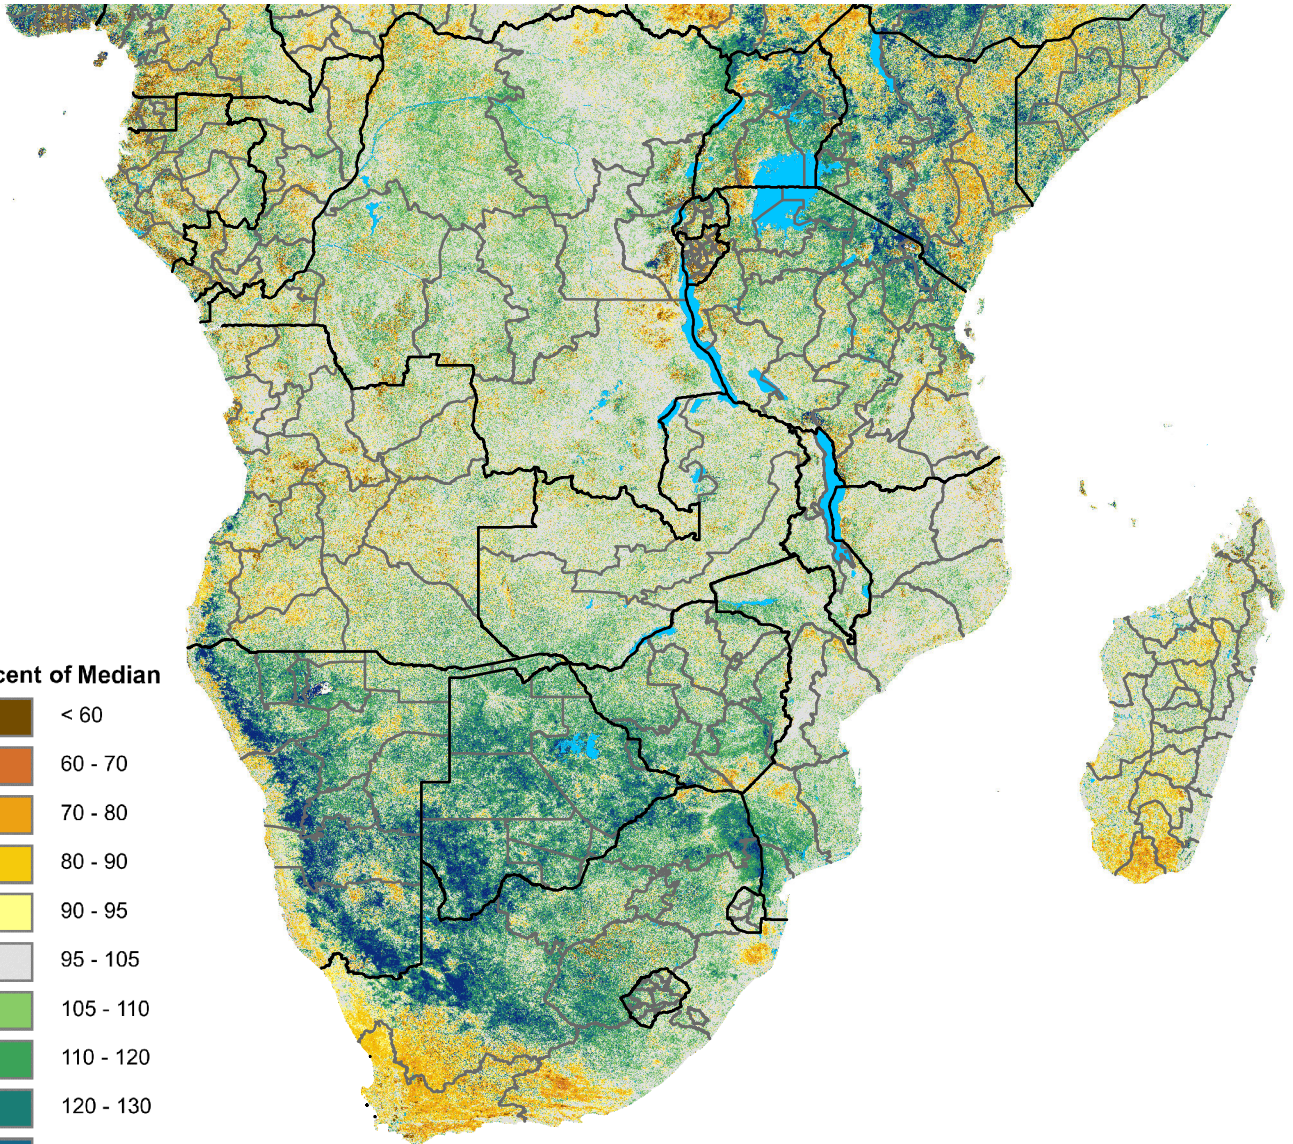

# Southern Africa eMODIS 250m Percent of Median NDVI

Period 10 / Apr 01 - 10, 2006