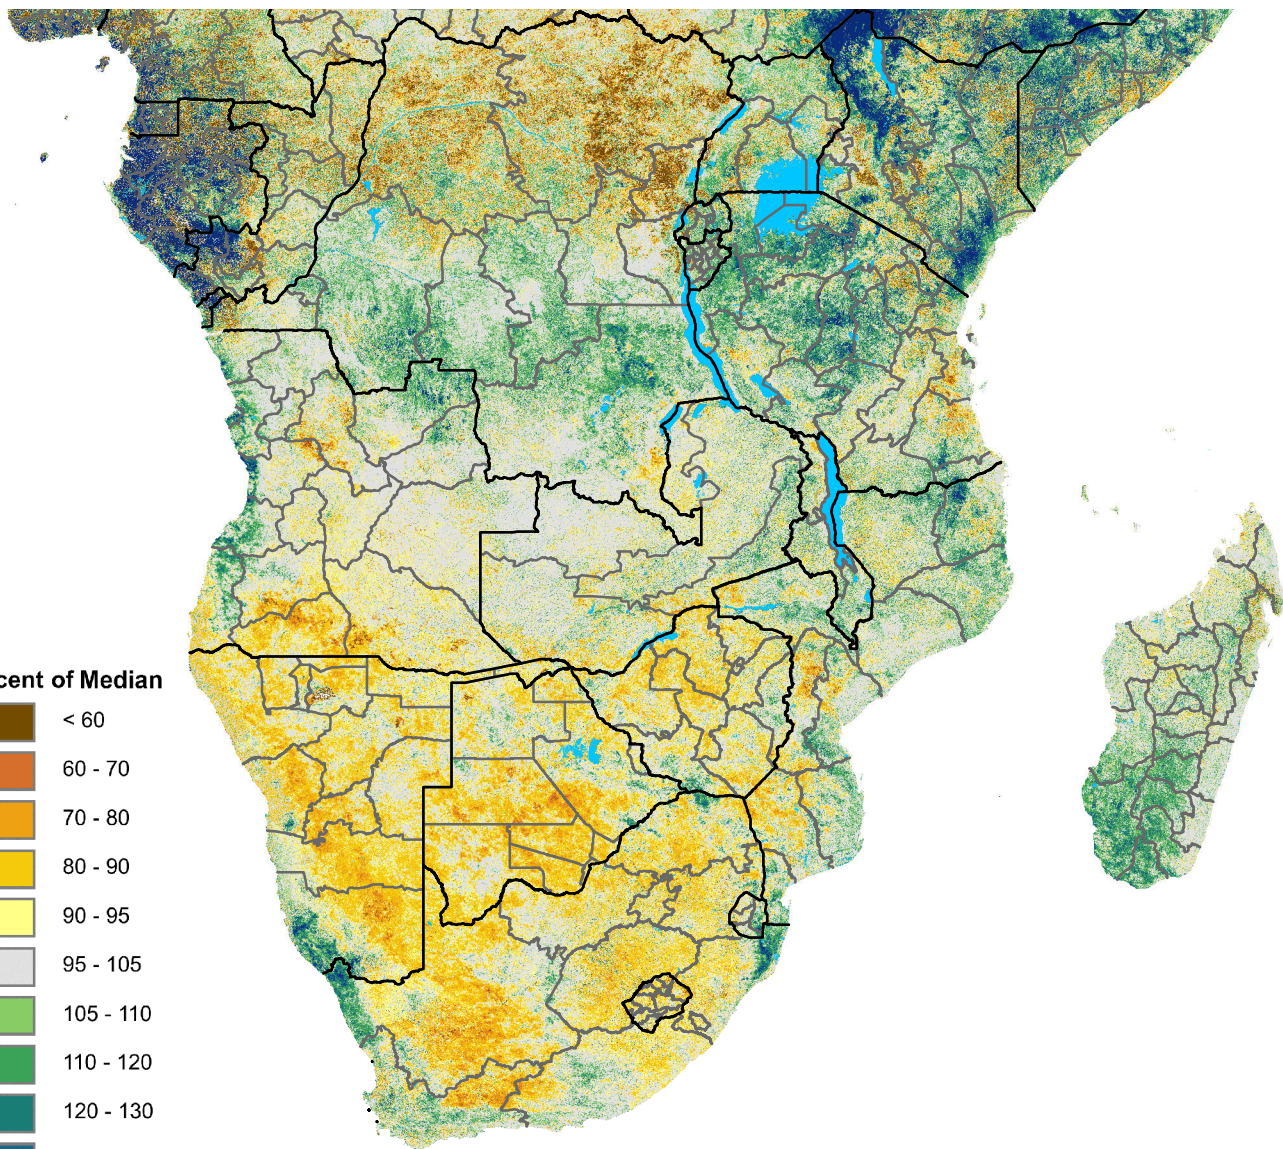

Southern Africa eMODIS 250m Percent of Median NDVI

Period 19 / Jul 01 - 10, 2007

Percent of Median