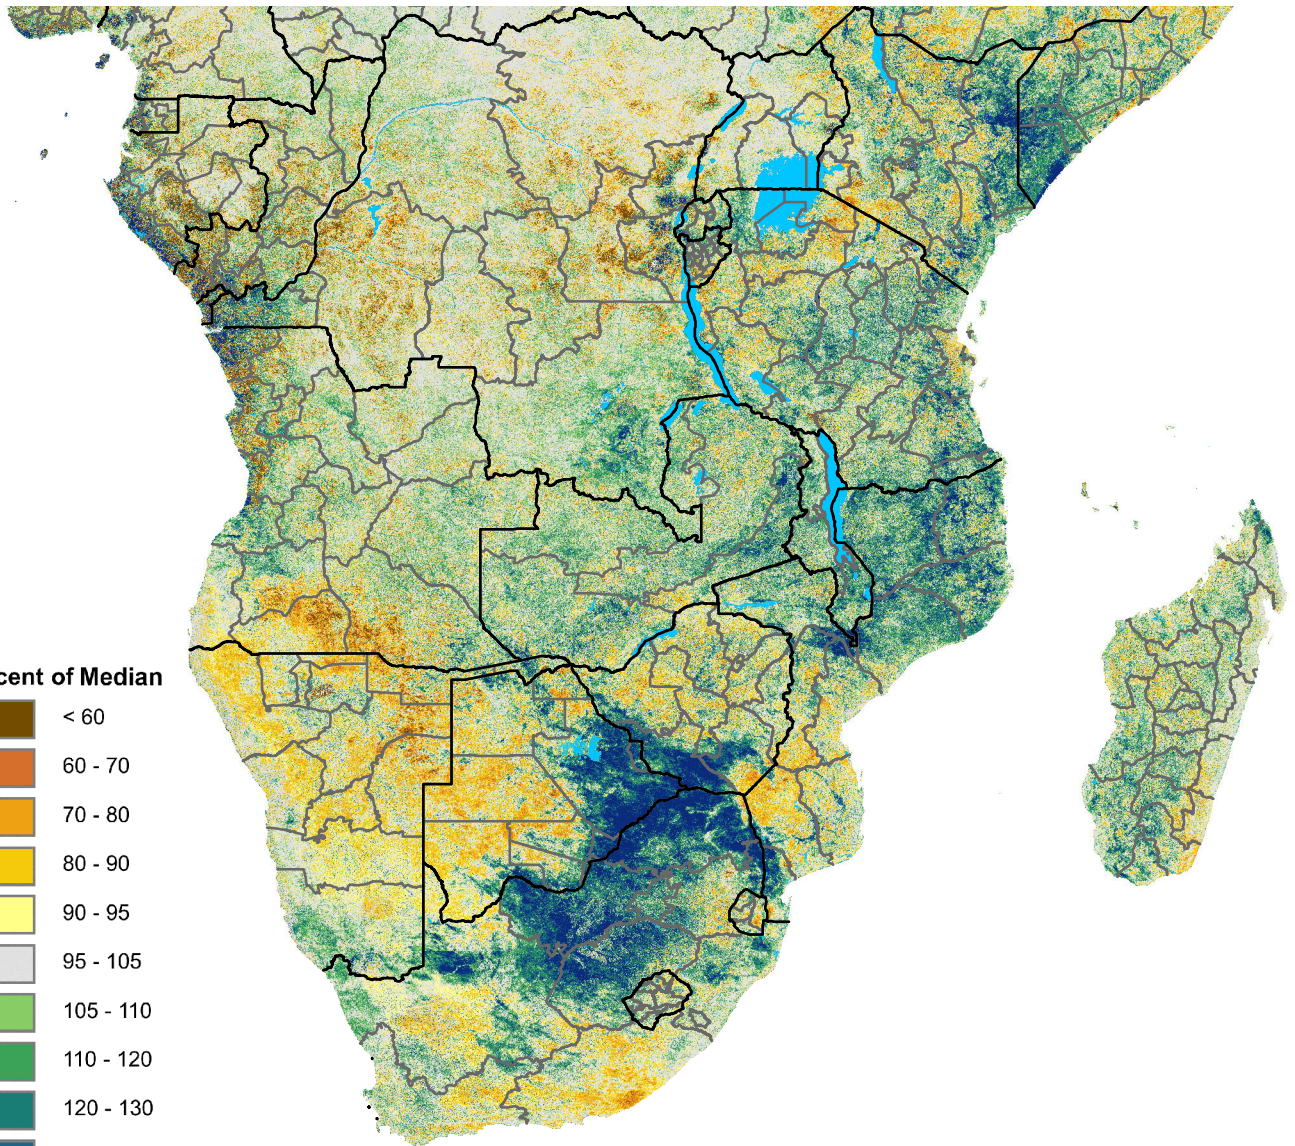

# Southern Africa eMODIS 250m Percent of Median NDVI

Period 31 / Nov 01 - 10, 2007