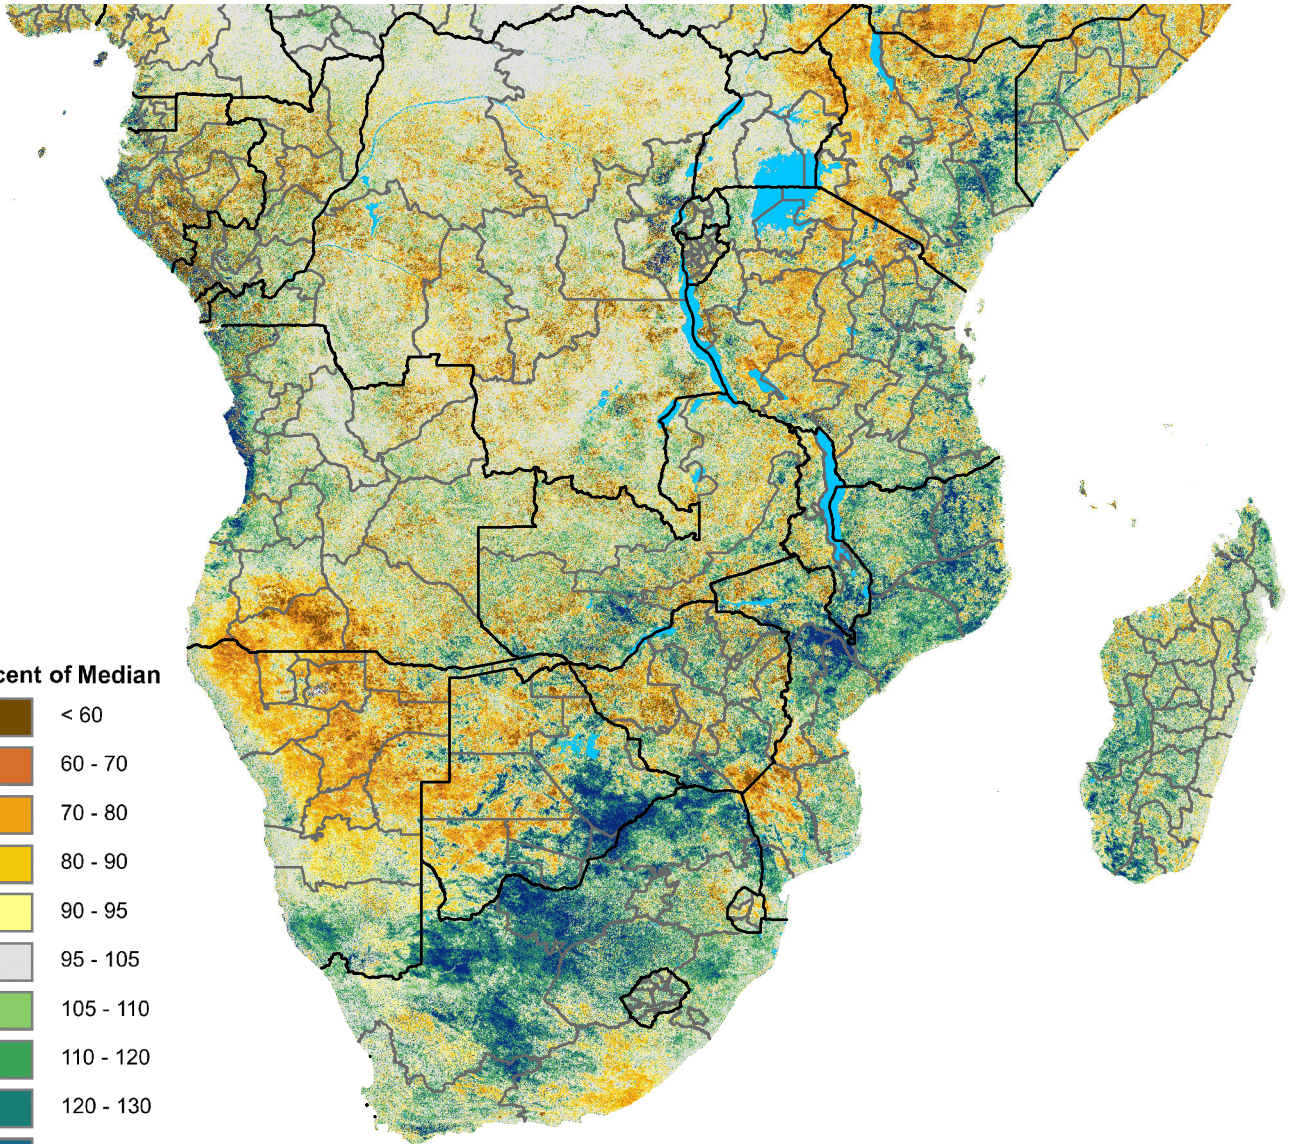

# Southern Africa eMODIS 250m Percent of Median NDVI

Period 34 / Dec 01 - 10, 2007