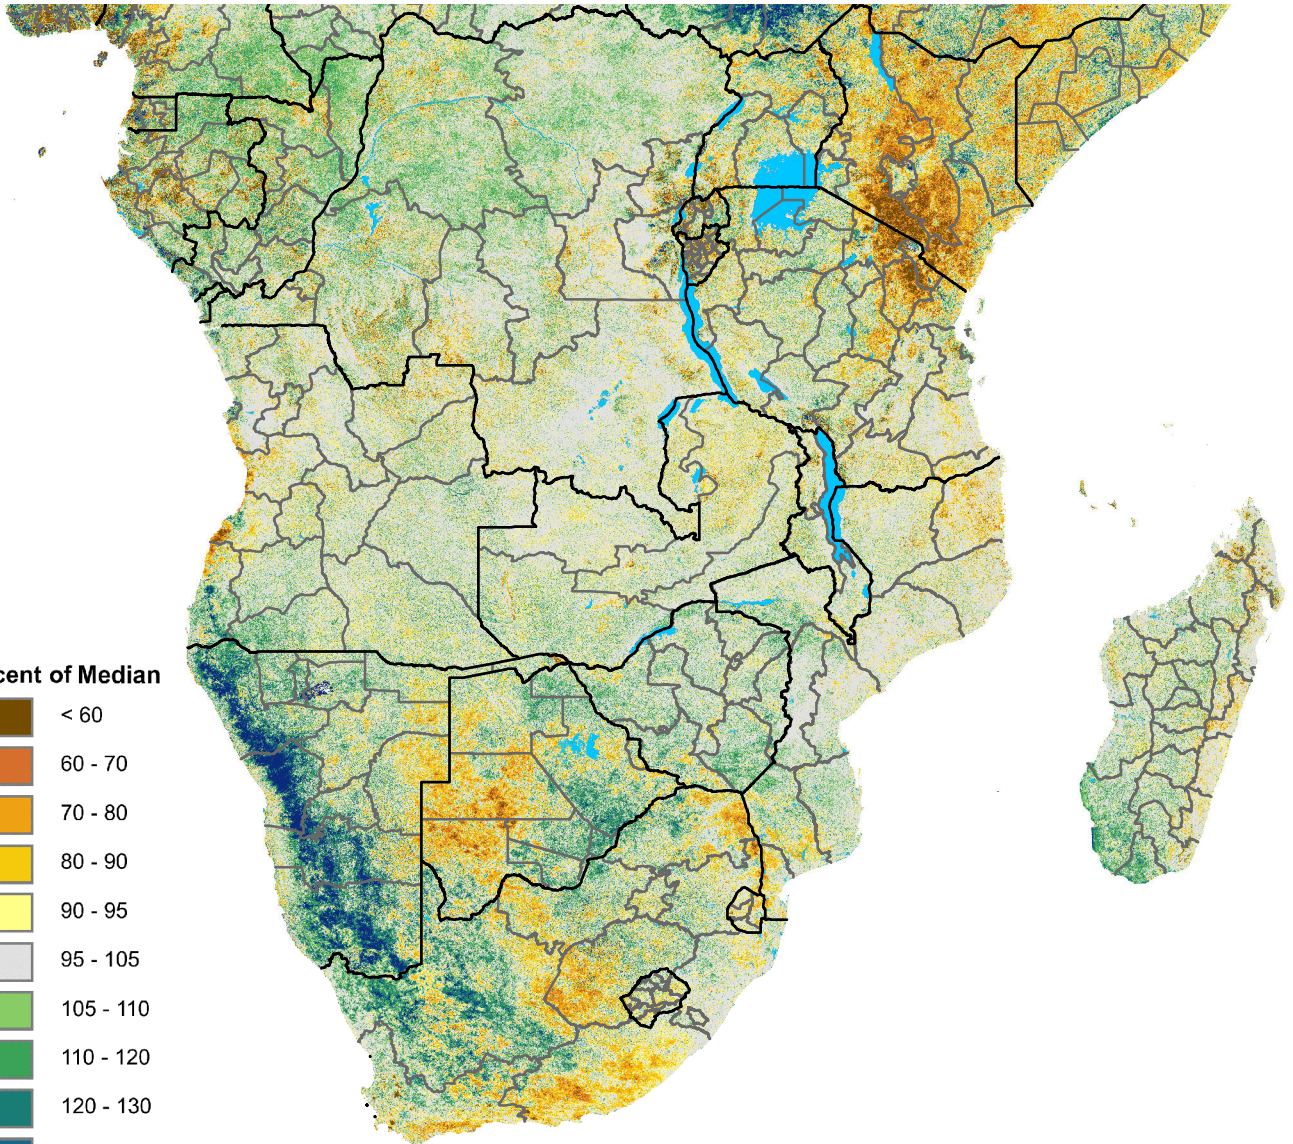

# Southern Africa eMODIS 250m Percent of Median NDVI

Period 11 / Apr 11 - 20, 2009