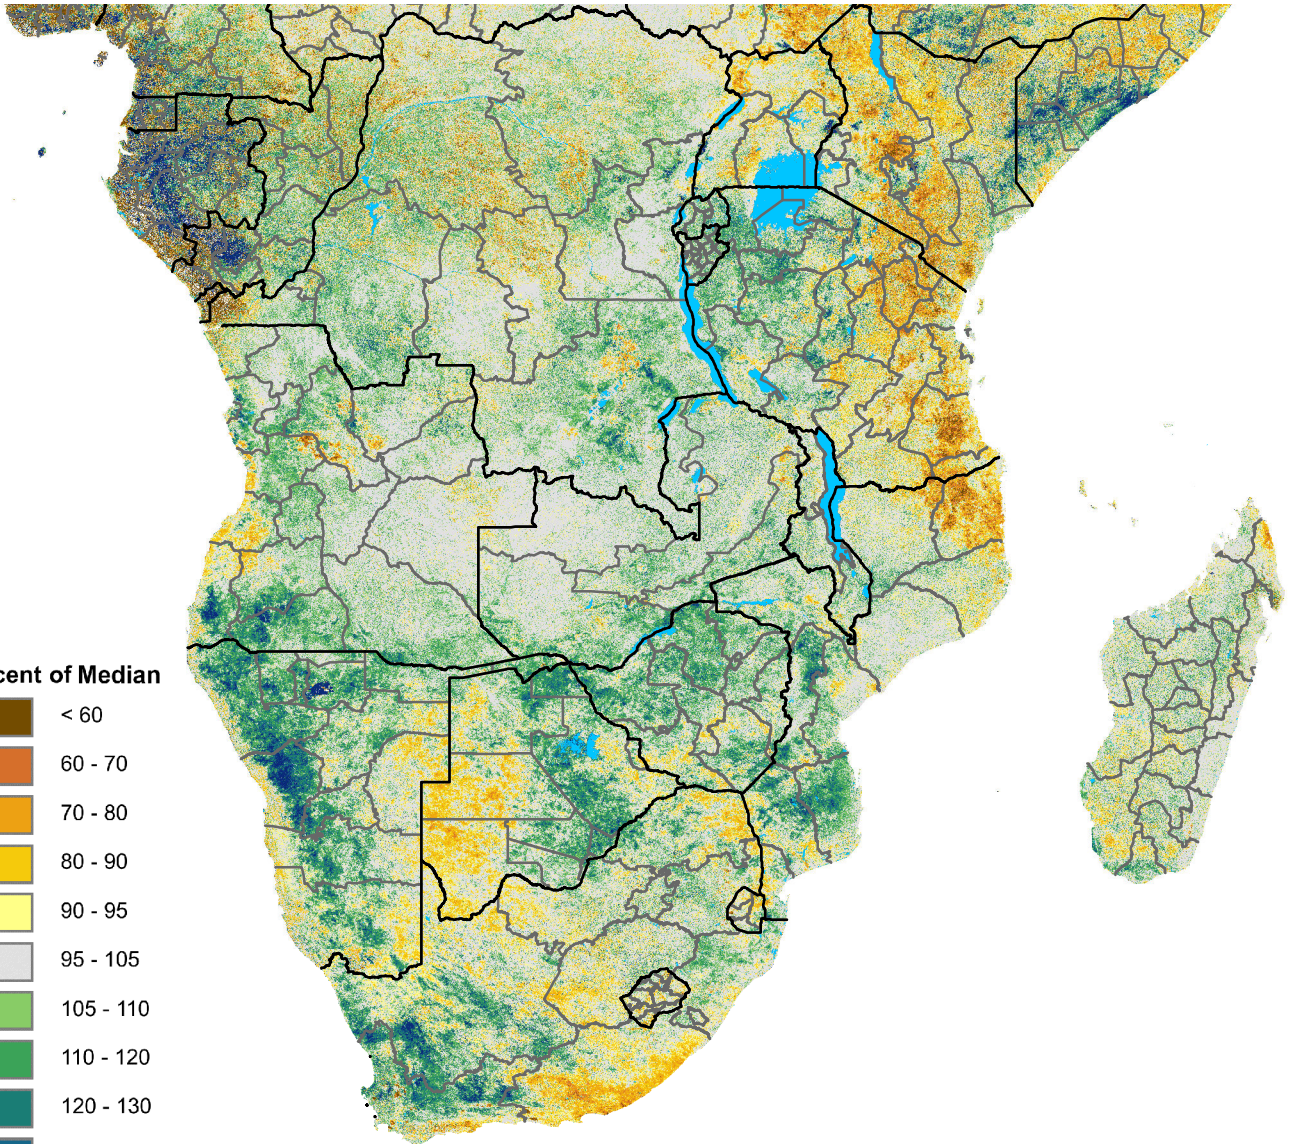

# Southern Africa eMODIS 250m Percent of Median NDVI

Period 18 / Jun 21 - 30, 2009