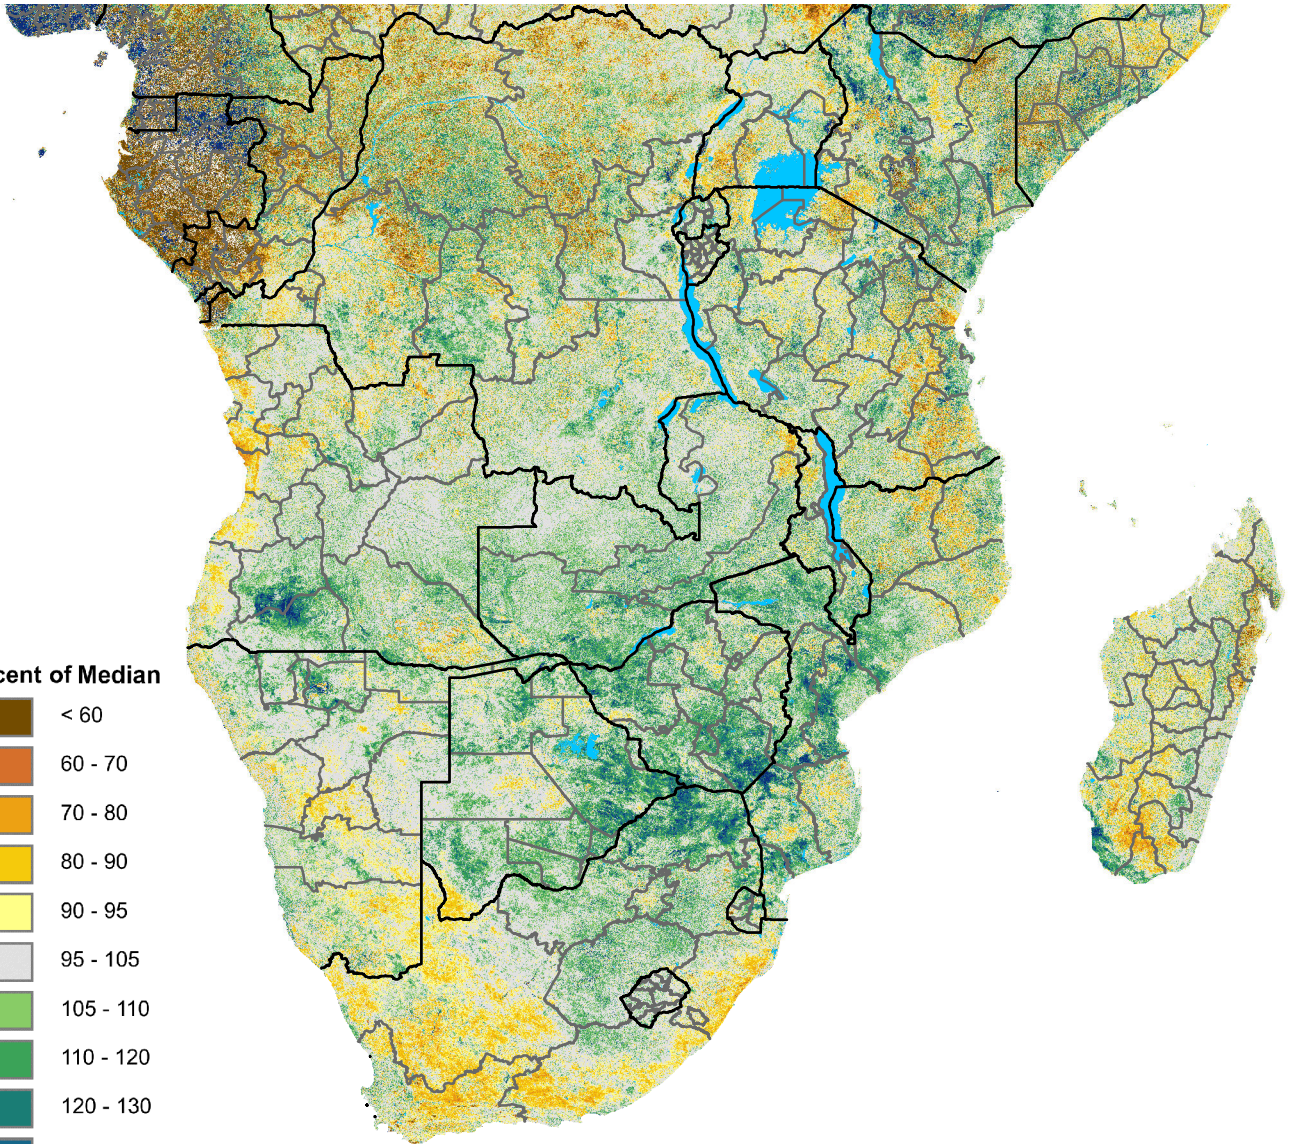

Southern Africa eMODIS 250m Percent of Median NDVI

Period 22 / Aug 01 - 10, 2010

Percent of Median