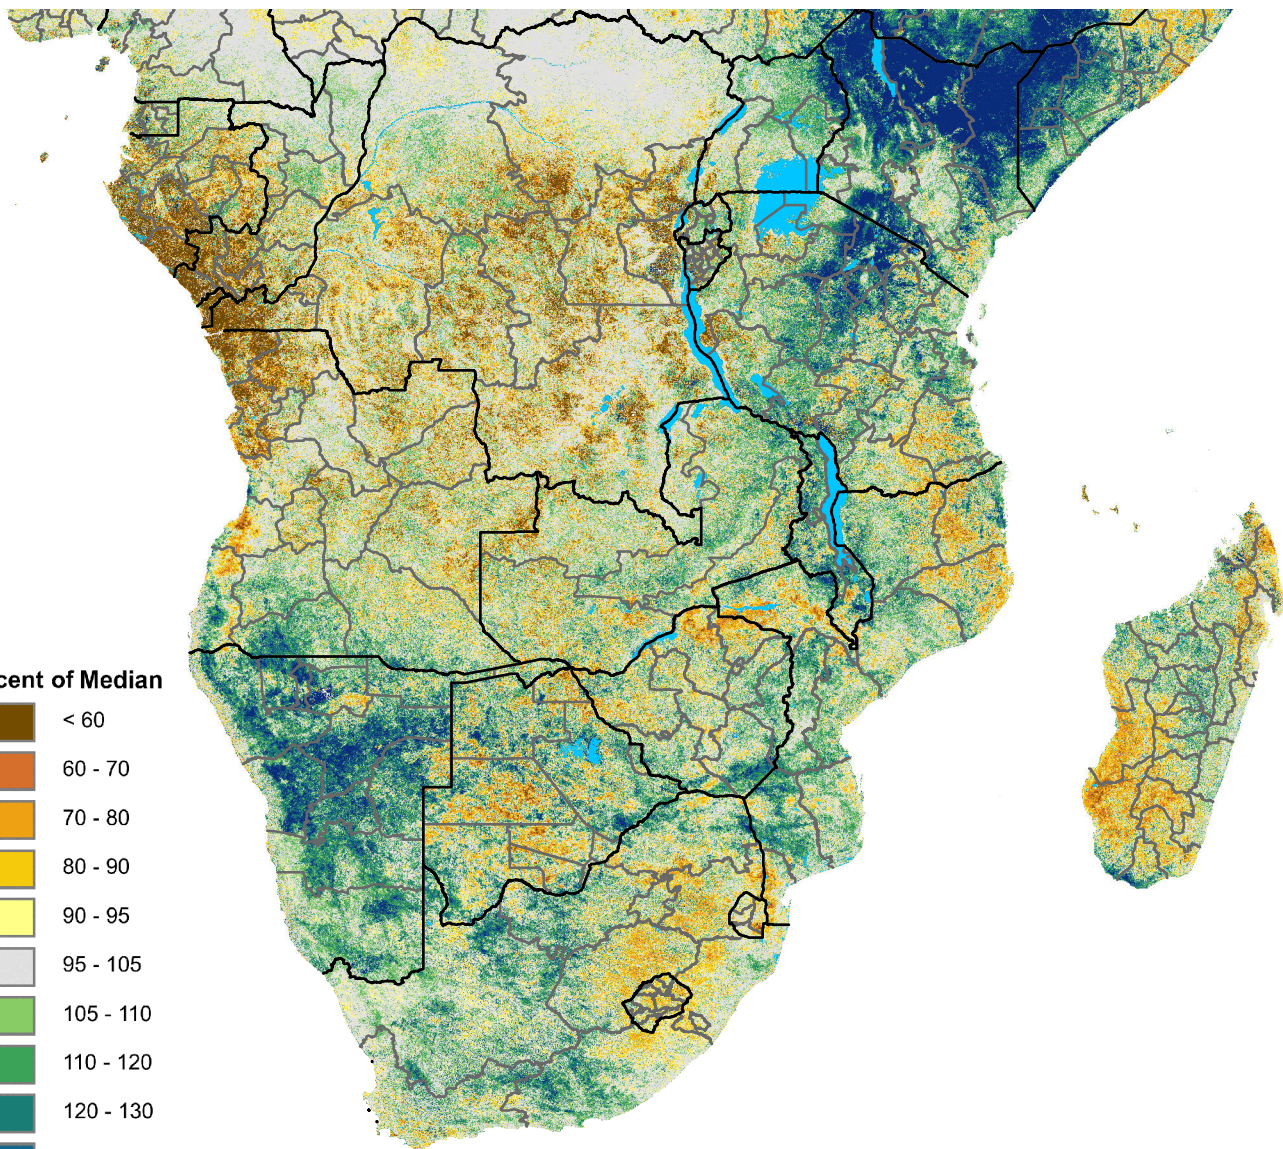

# Southern Africa eMODIS 250m Percent of Median NDVI

Period 35 / Dec 11 - 20, 2011