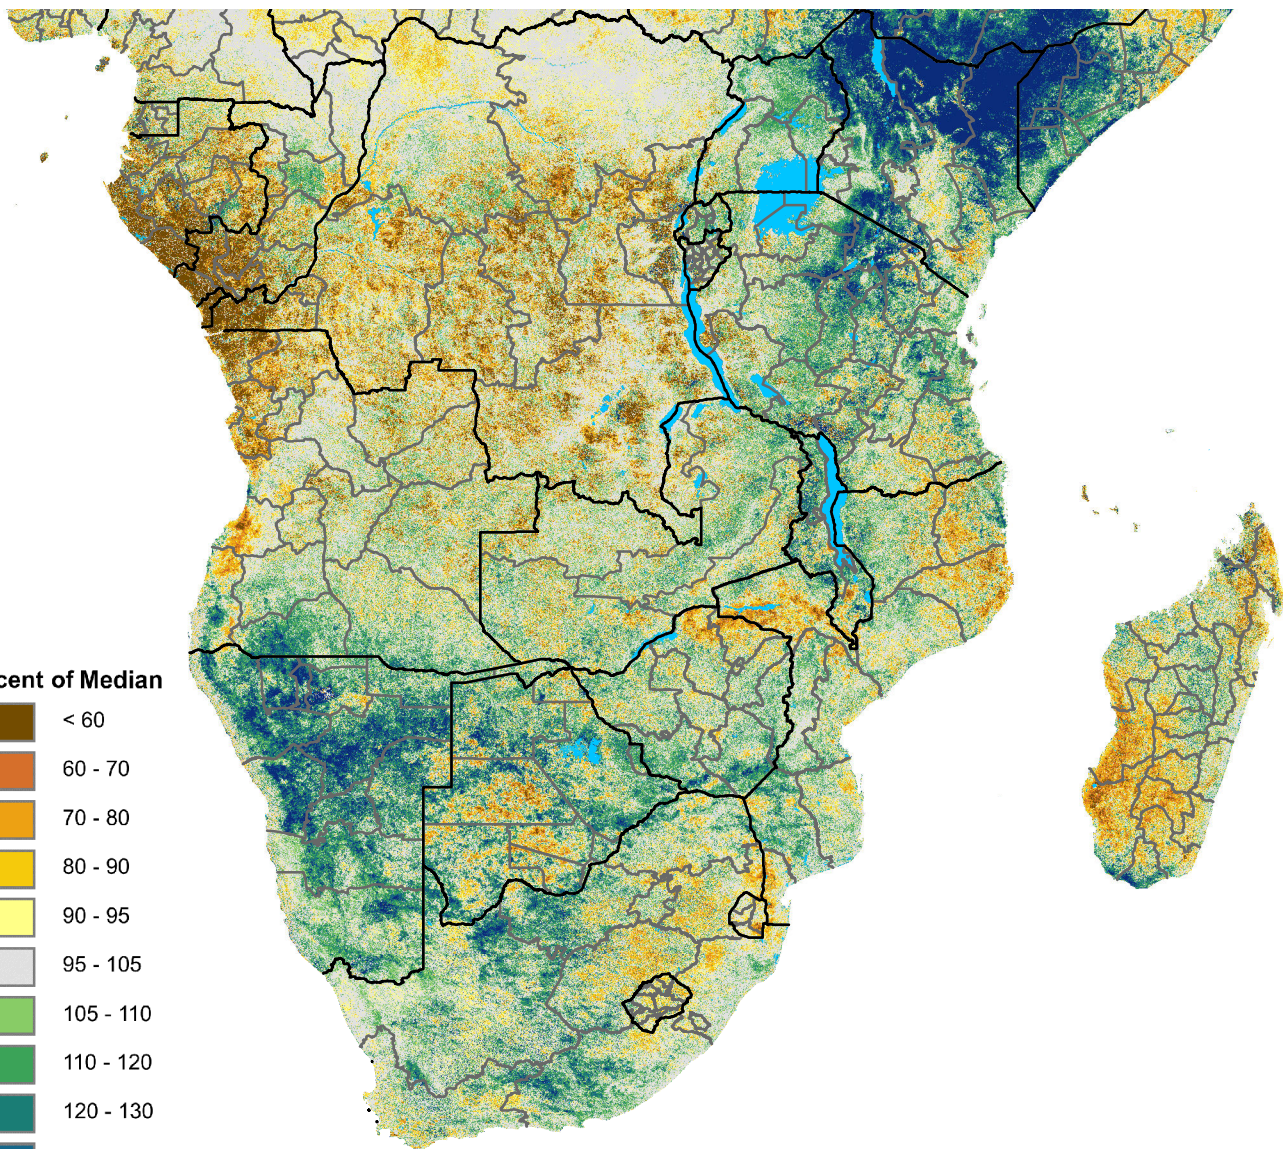

Southern Africa eMODIS 250m Percent of Median NDVI

Period 36 / Dec 21 - 31, 2011

Percent of Median