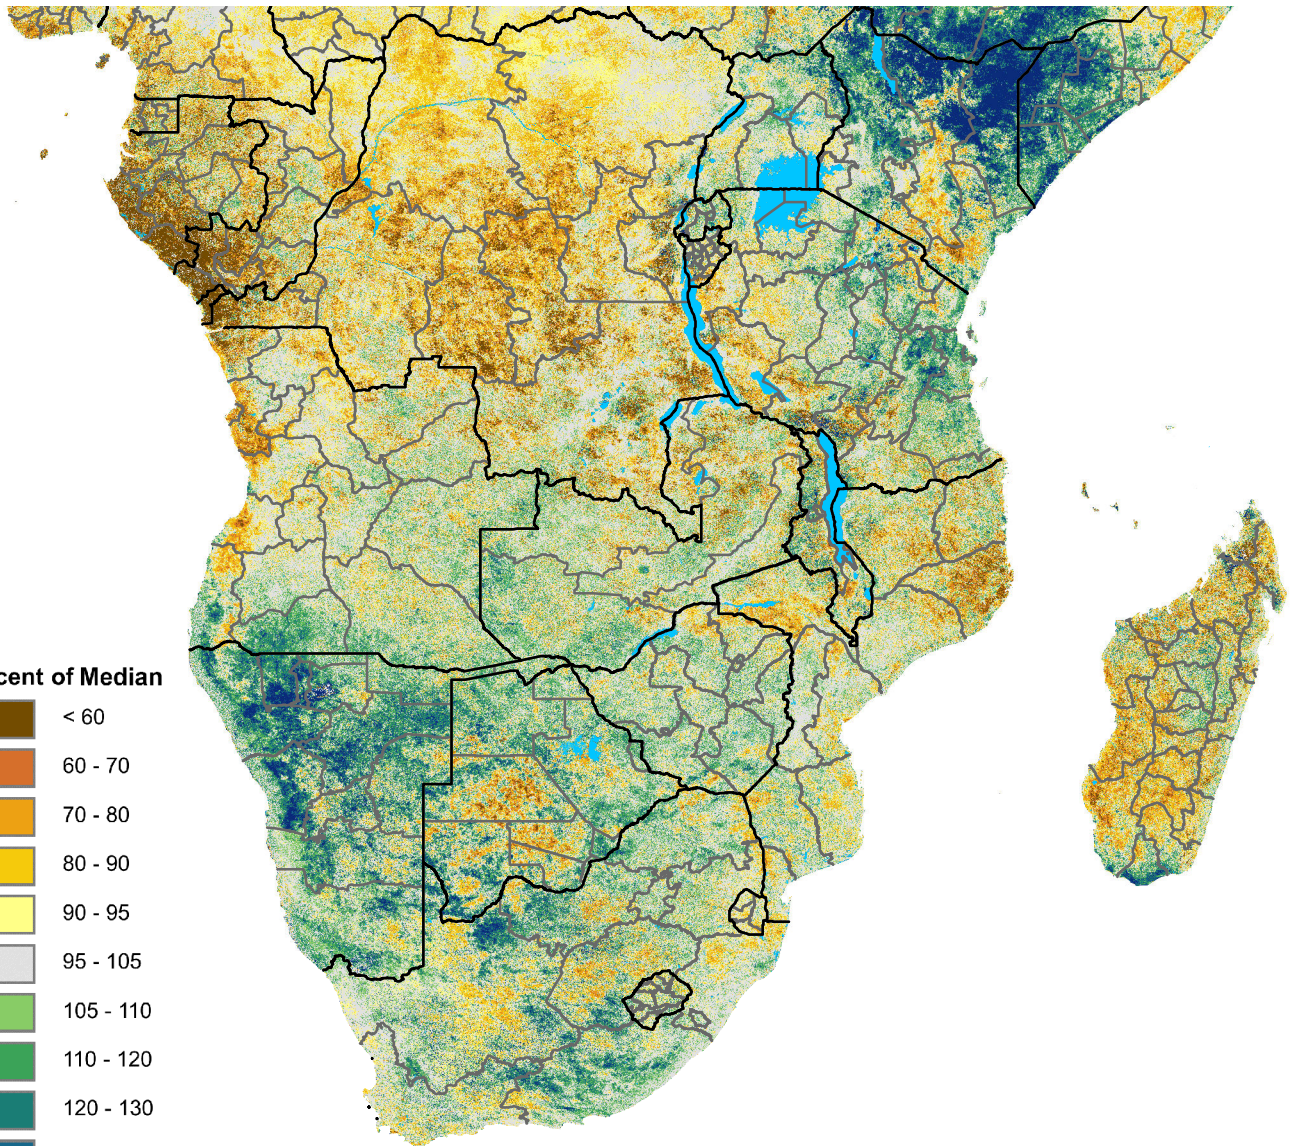

# Southern Africa eMODIS 250m Percent of Median NDVI

Period 02 / Jan 11 - 20, 2012