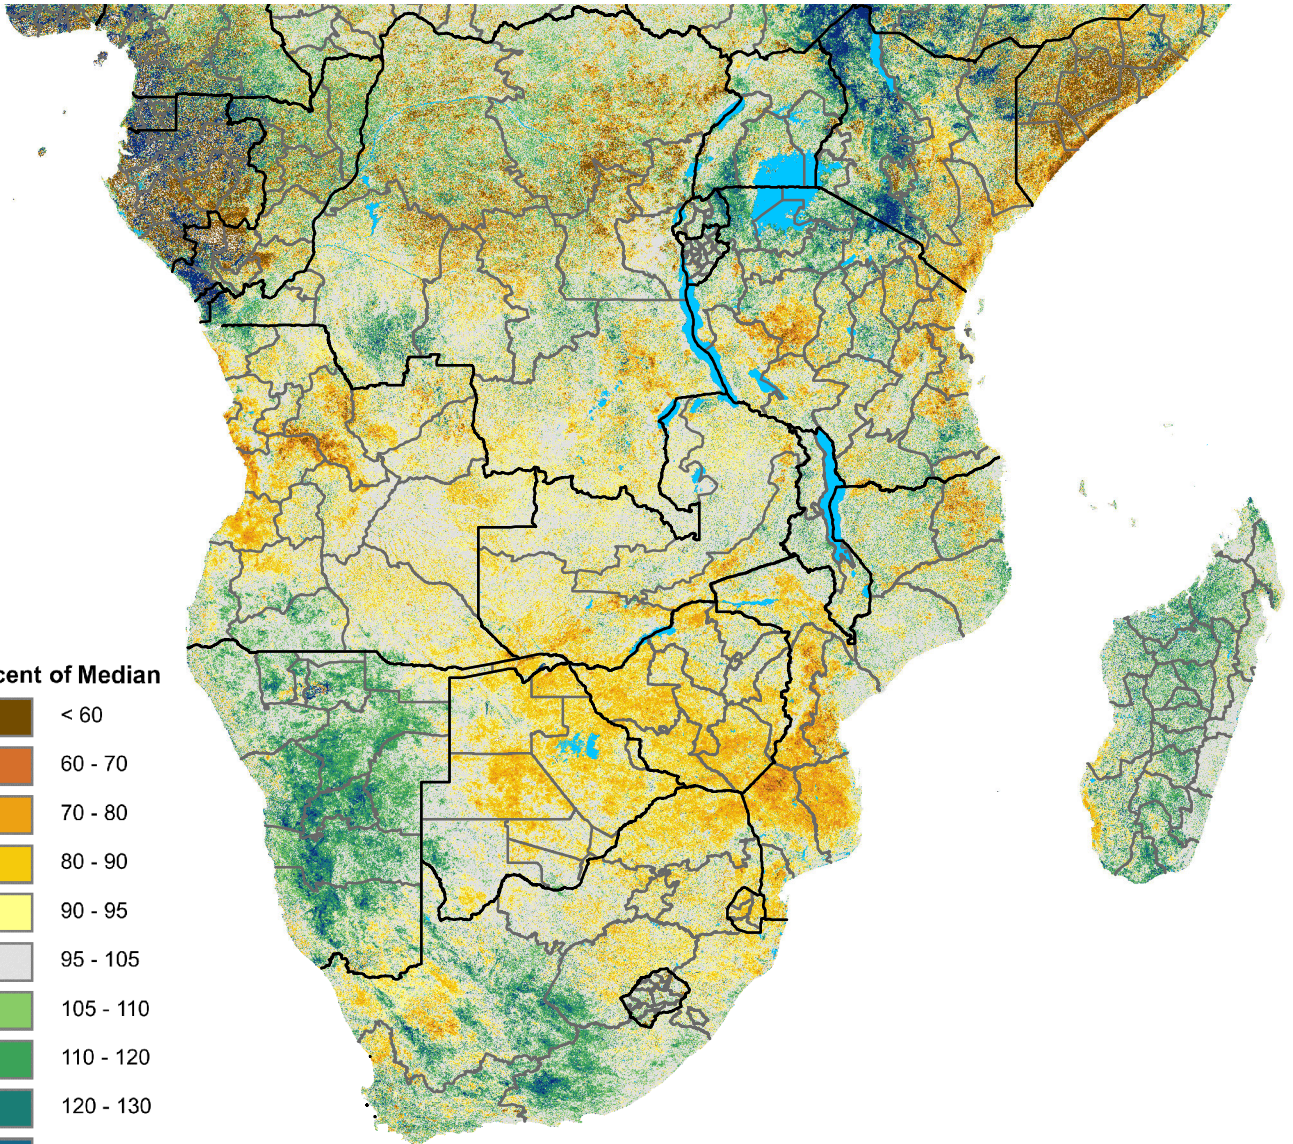

# Southern Africa eMODIS 250m Percent of Median NDVI

Period 19 / Jul 01 - 10, 2012