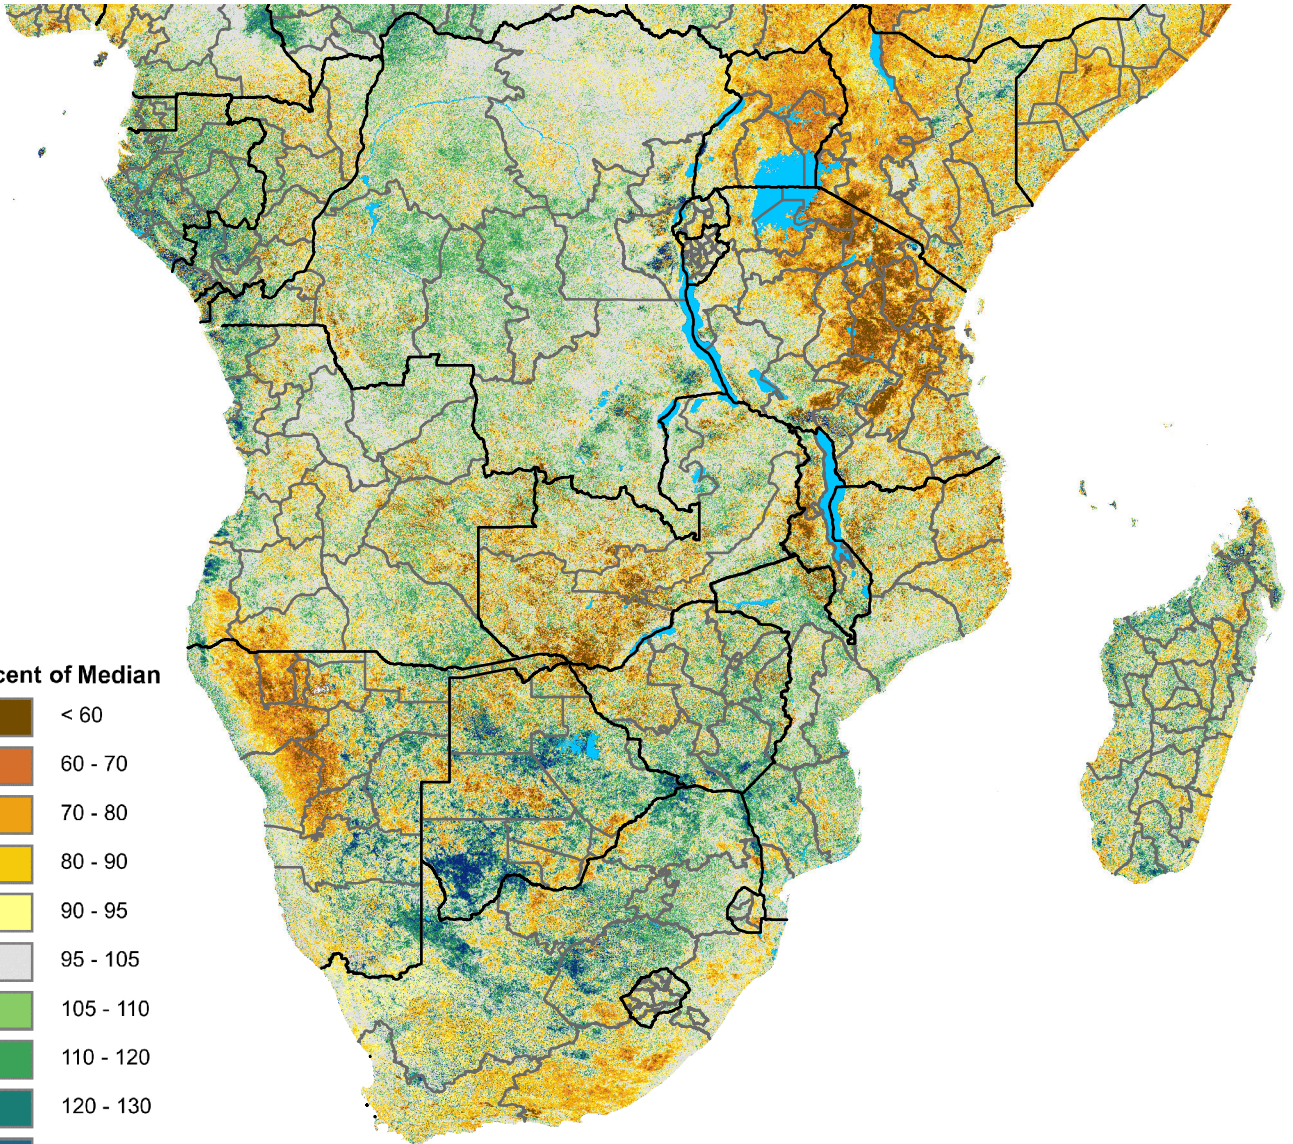

# Southern Africa eMODIS 250m Percent of Median NDVI

Period 02 / Jan 11 - 20, 2017