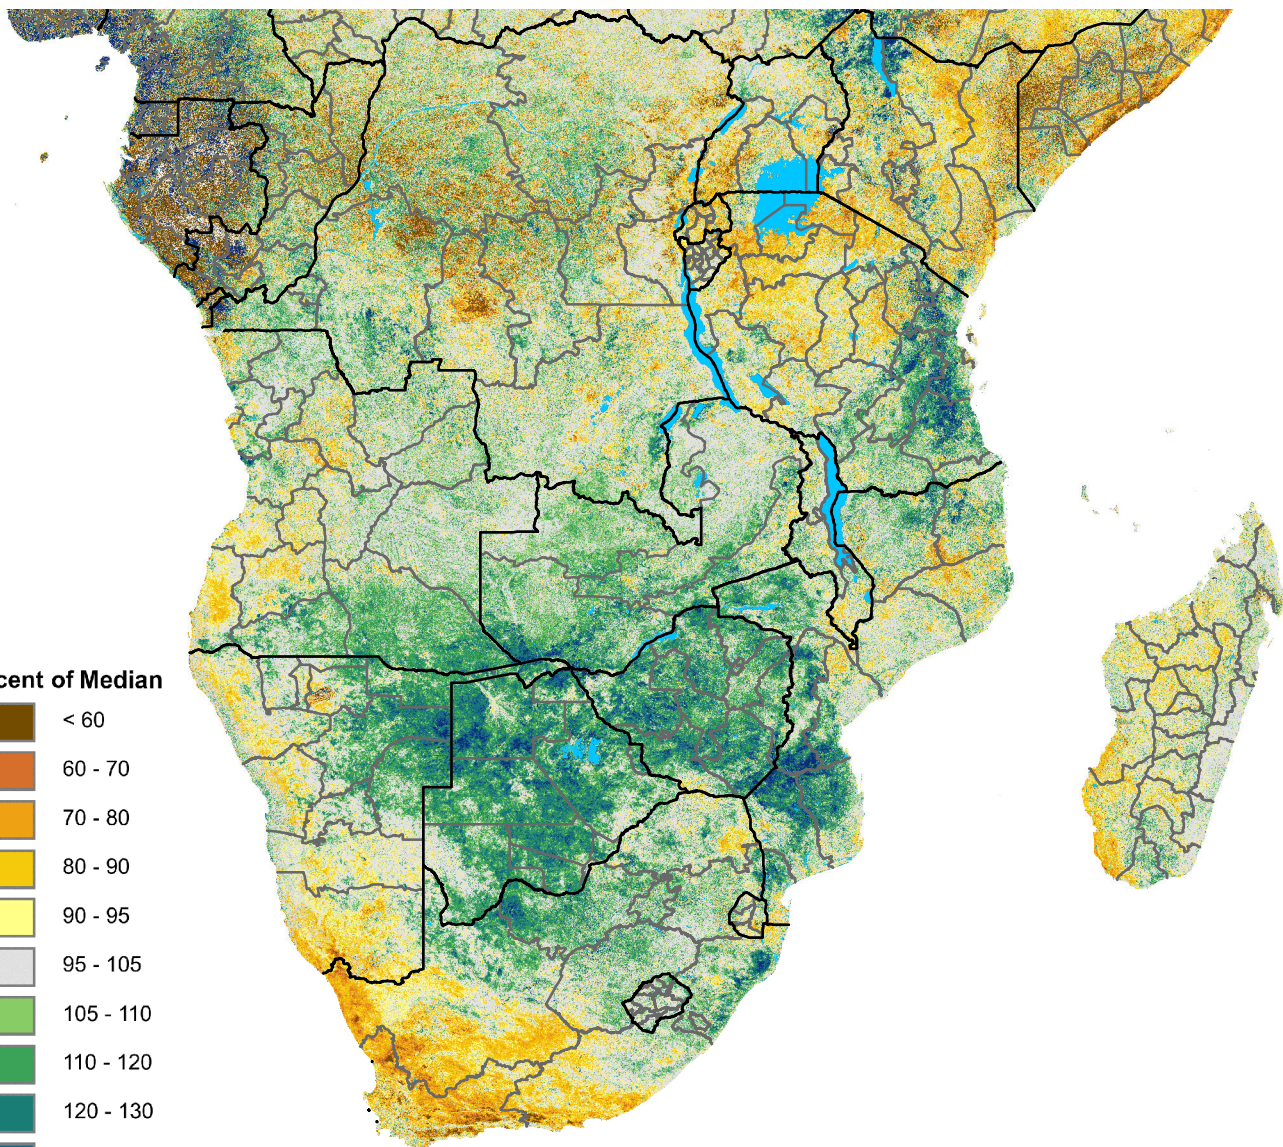

# Southern Africa eMODIS 250m Percent of Median NDVI

Period 21 / Jul 21 - 31, 2017