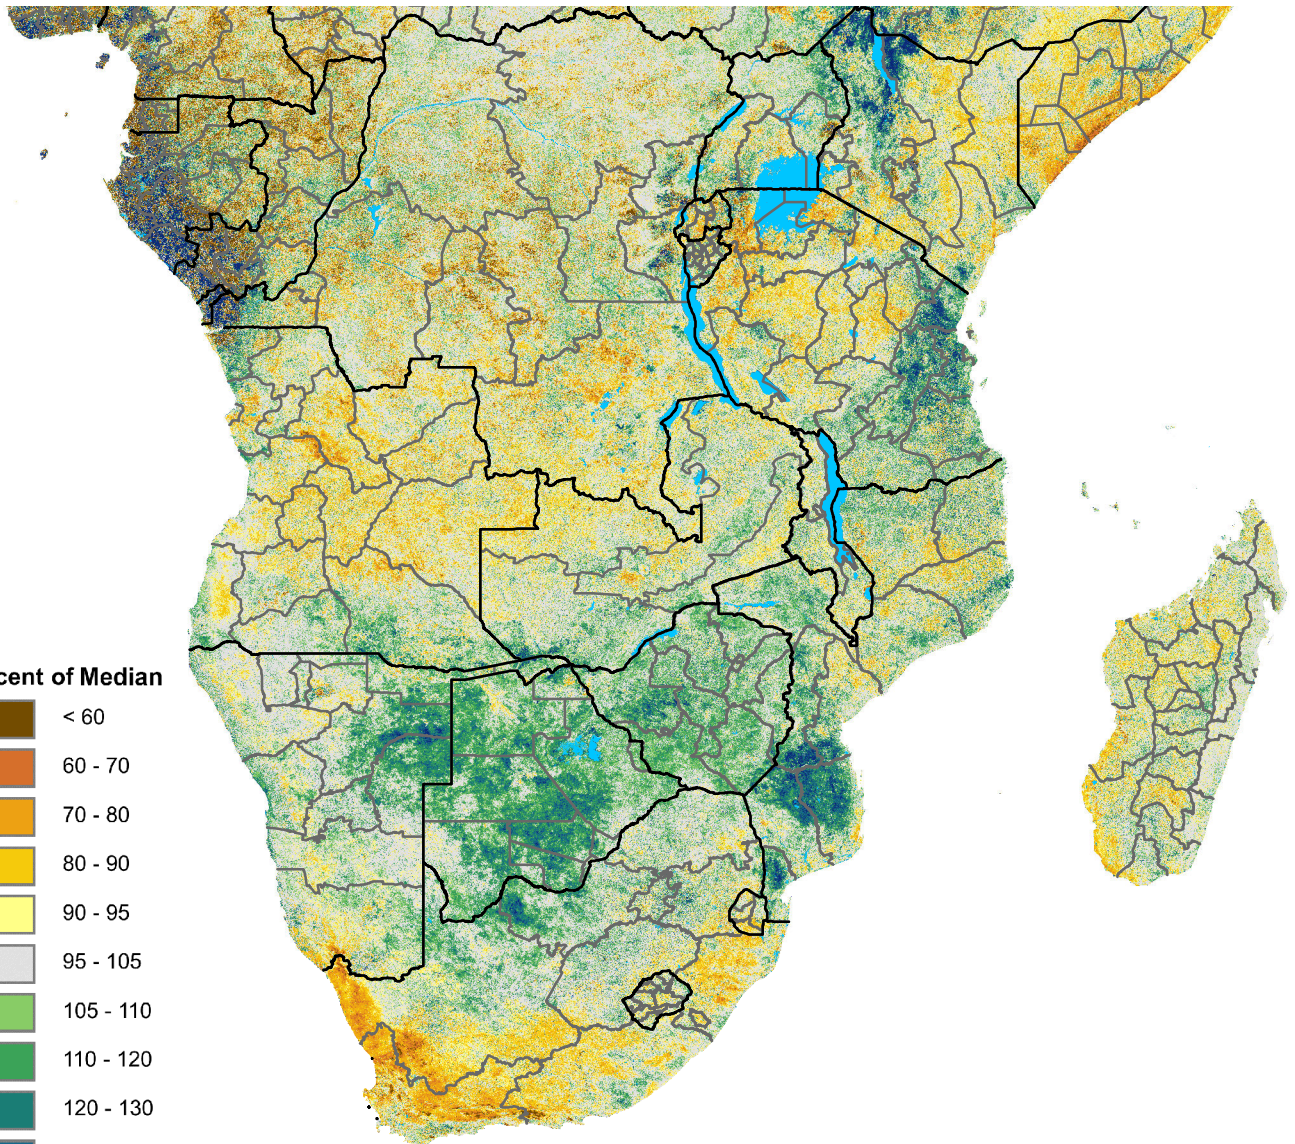

Southern Africa eMODIS 250m Percent of Median NDVI

Period 27 / Sep 21 - 30, 2017

Percent of Median