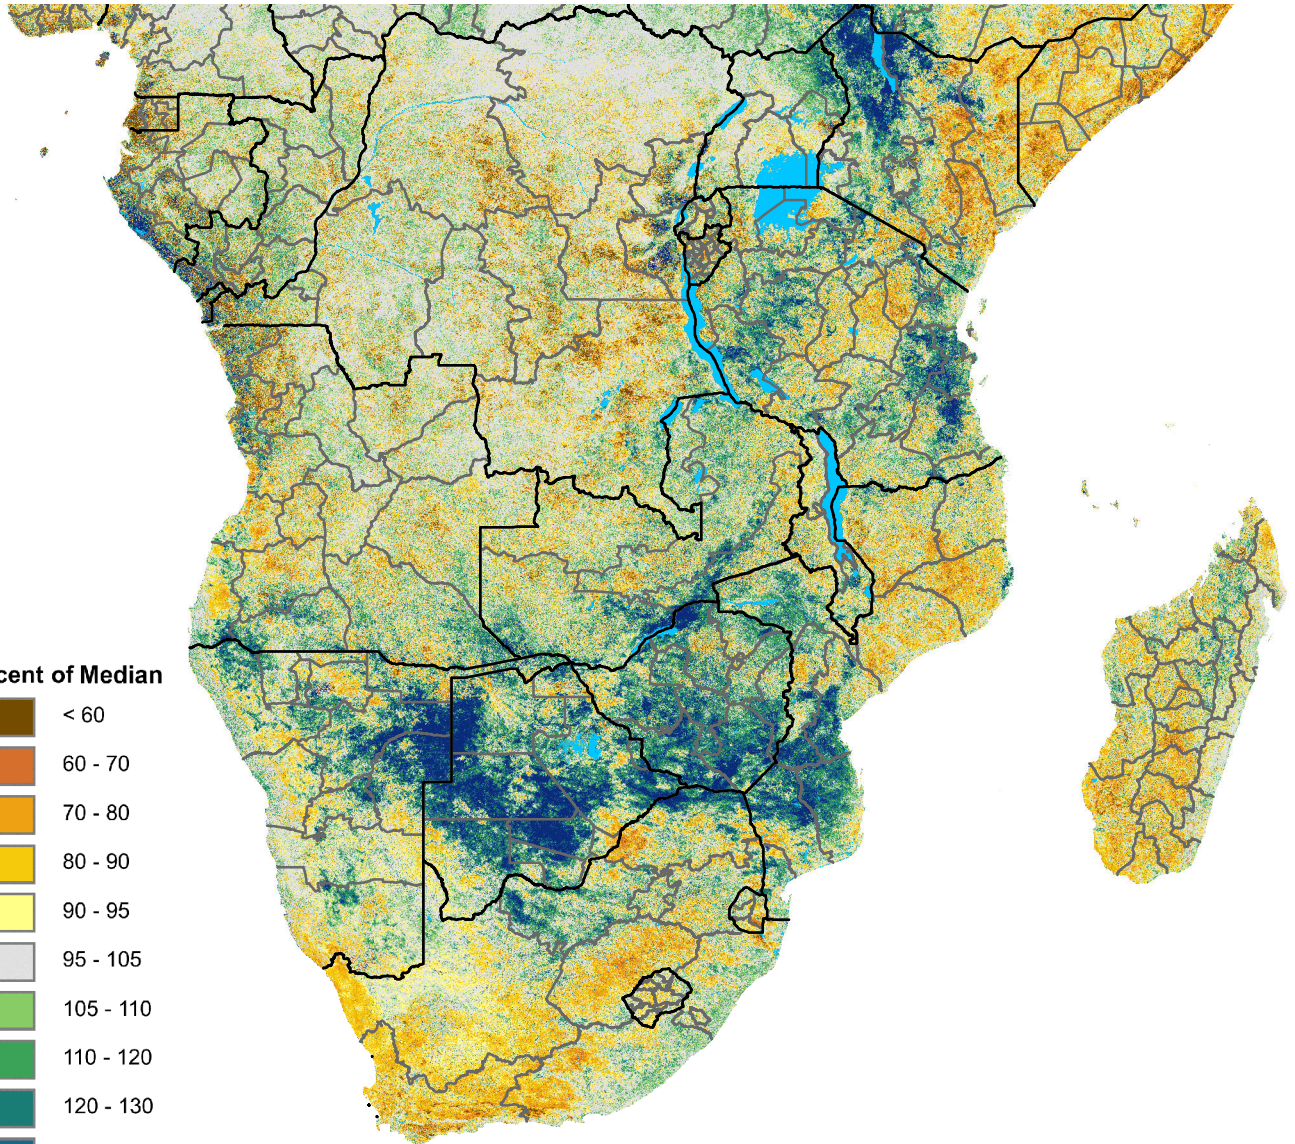

# Southern Africa eMODIS 250m Percent of Median NDVI

Period 32 / Nov 11 - 20, 2017