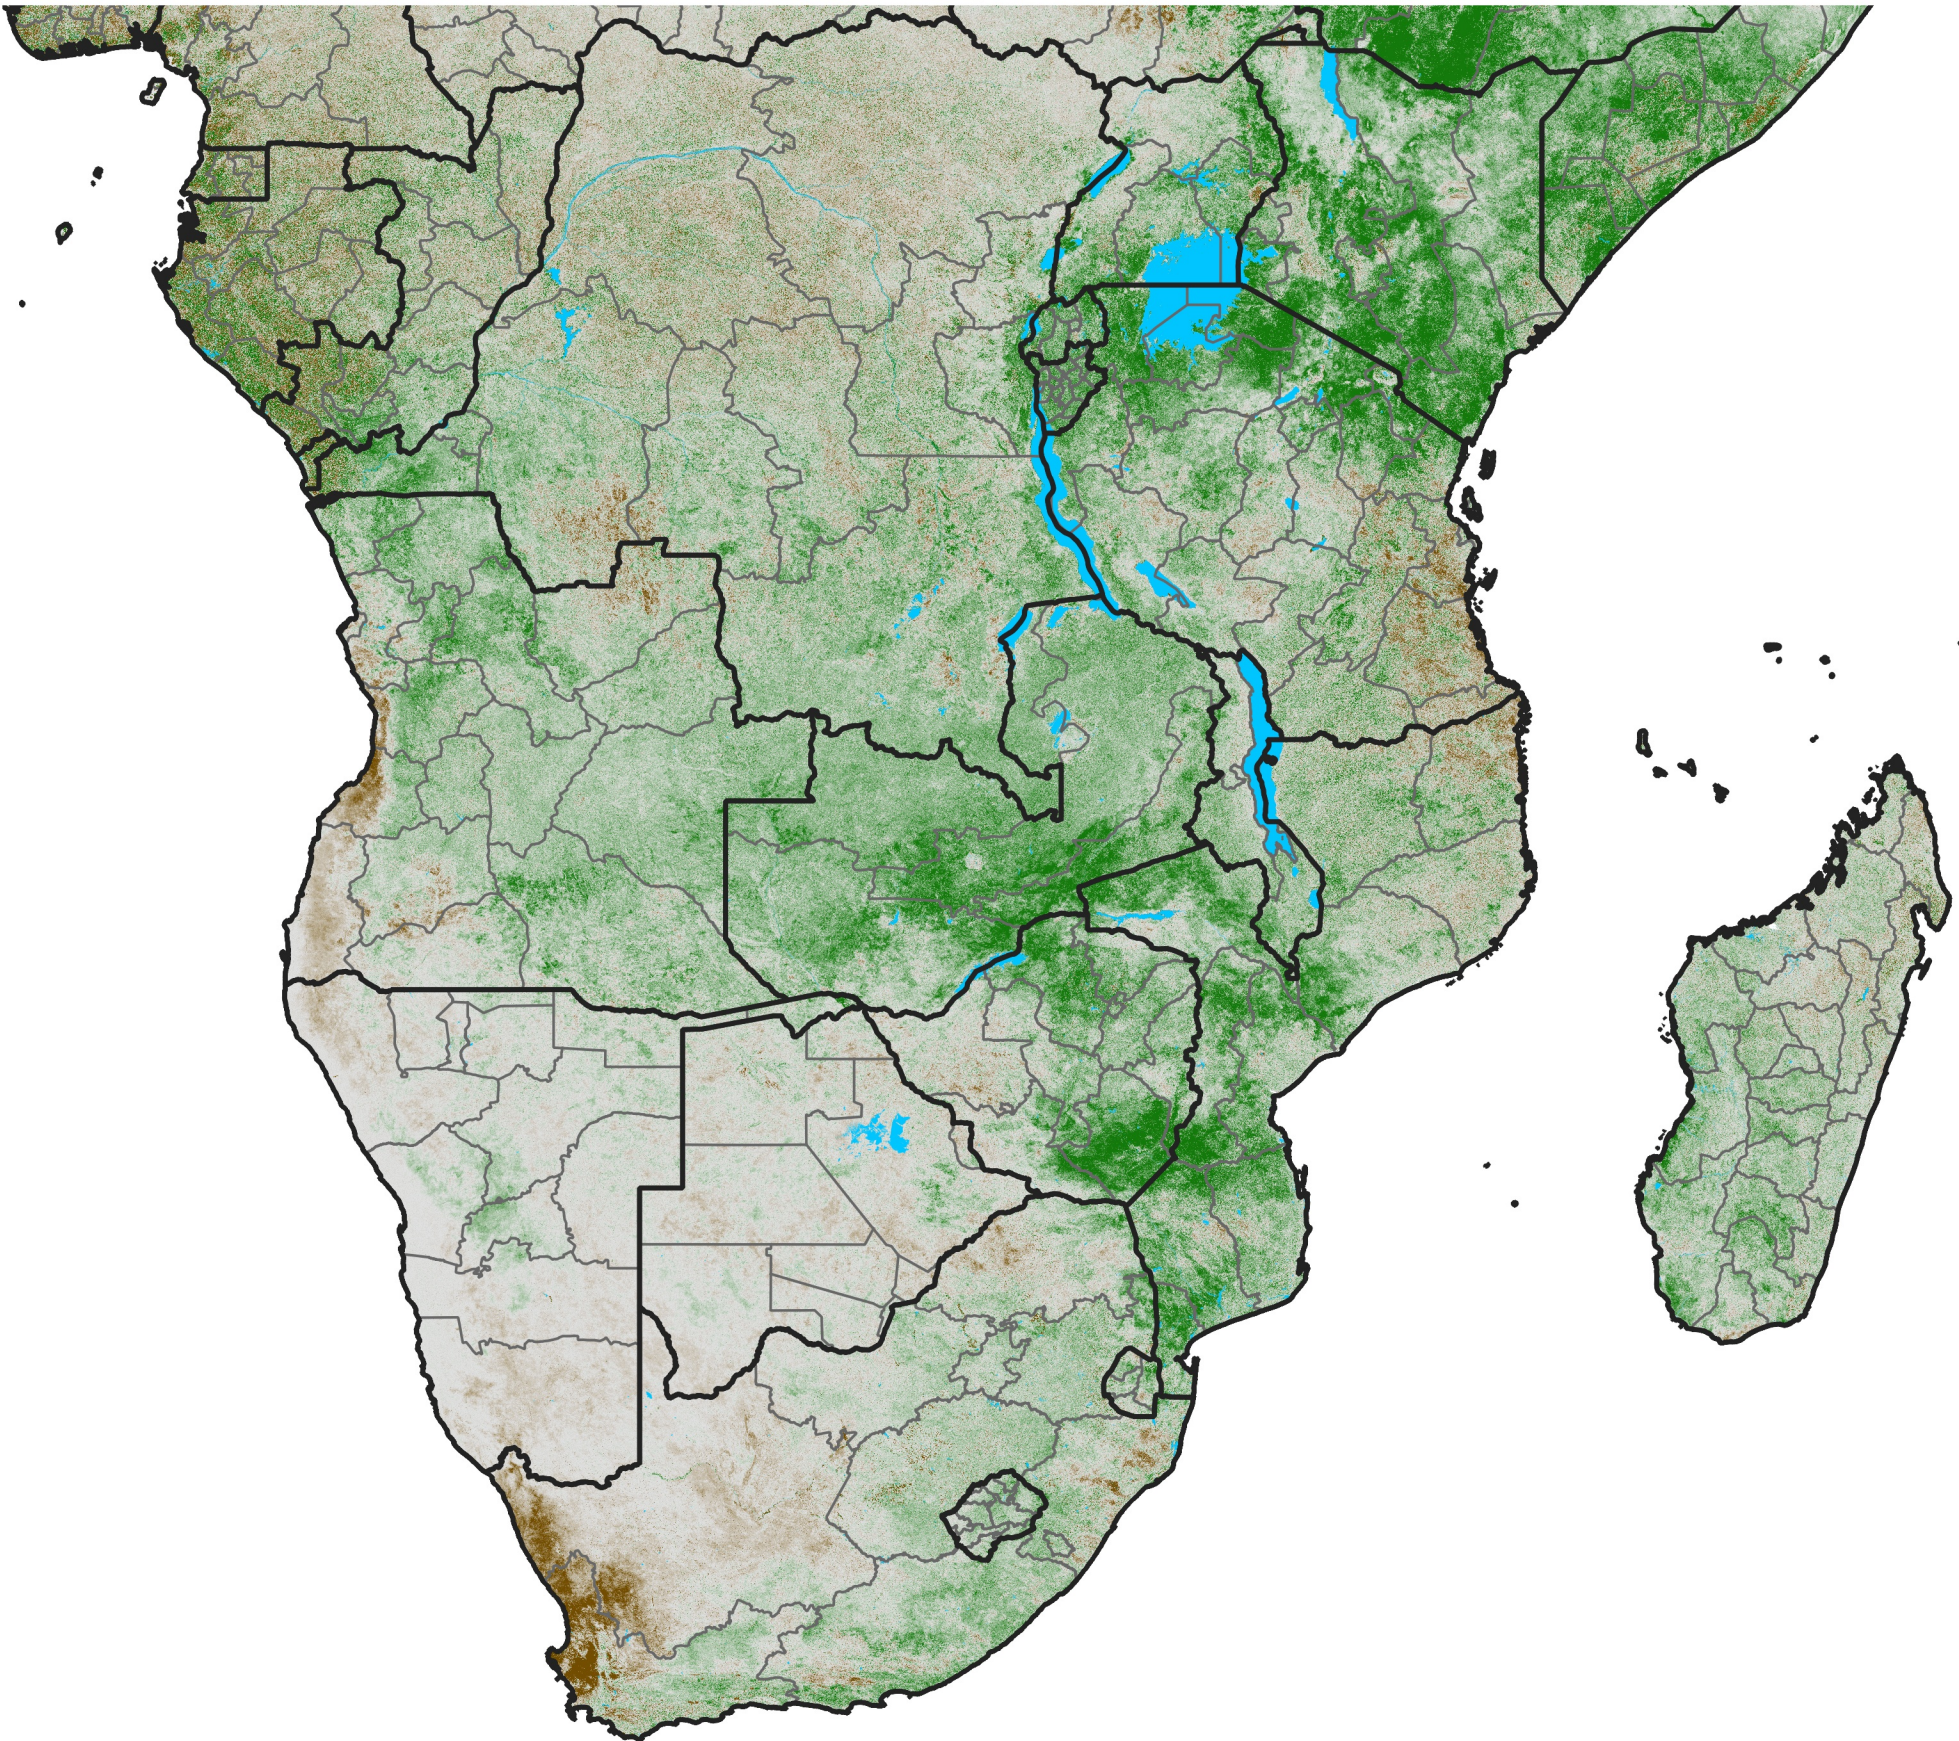

# Southern Africa

## NDVI Difference

2003 minus 2002

Period 19 / July 01 - 10, 2003

### NDVI Difference

< -0.3   -0.2   -0.1   -0.05   0.05   0.1   0.2   >0.3

Negative

No Difference

Positive