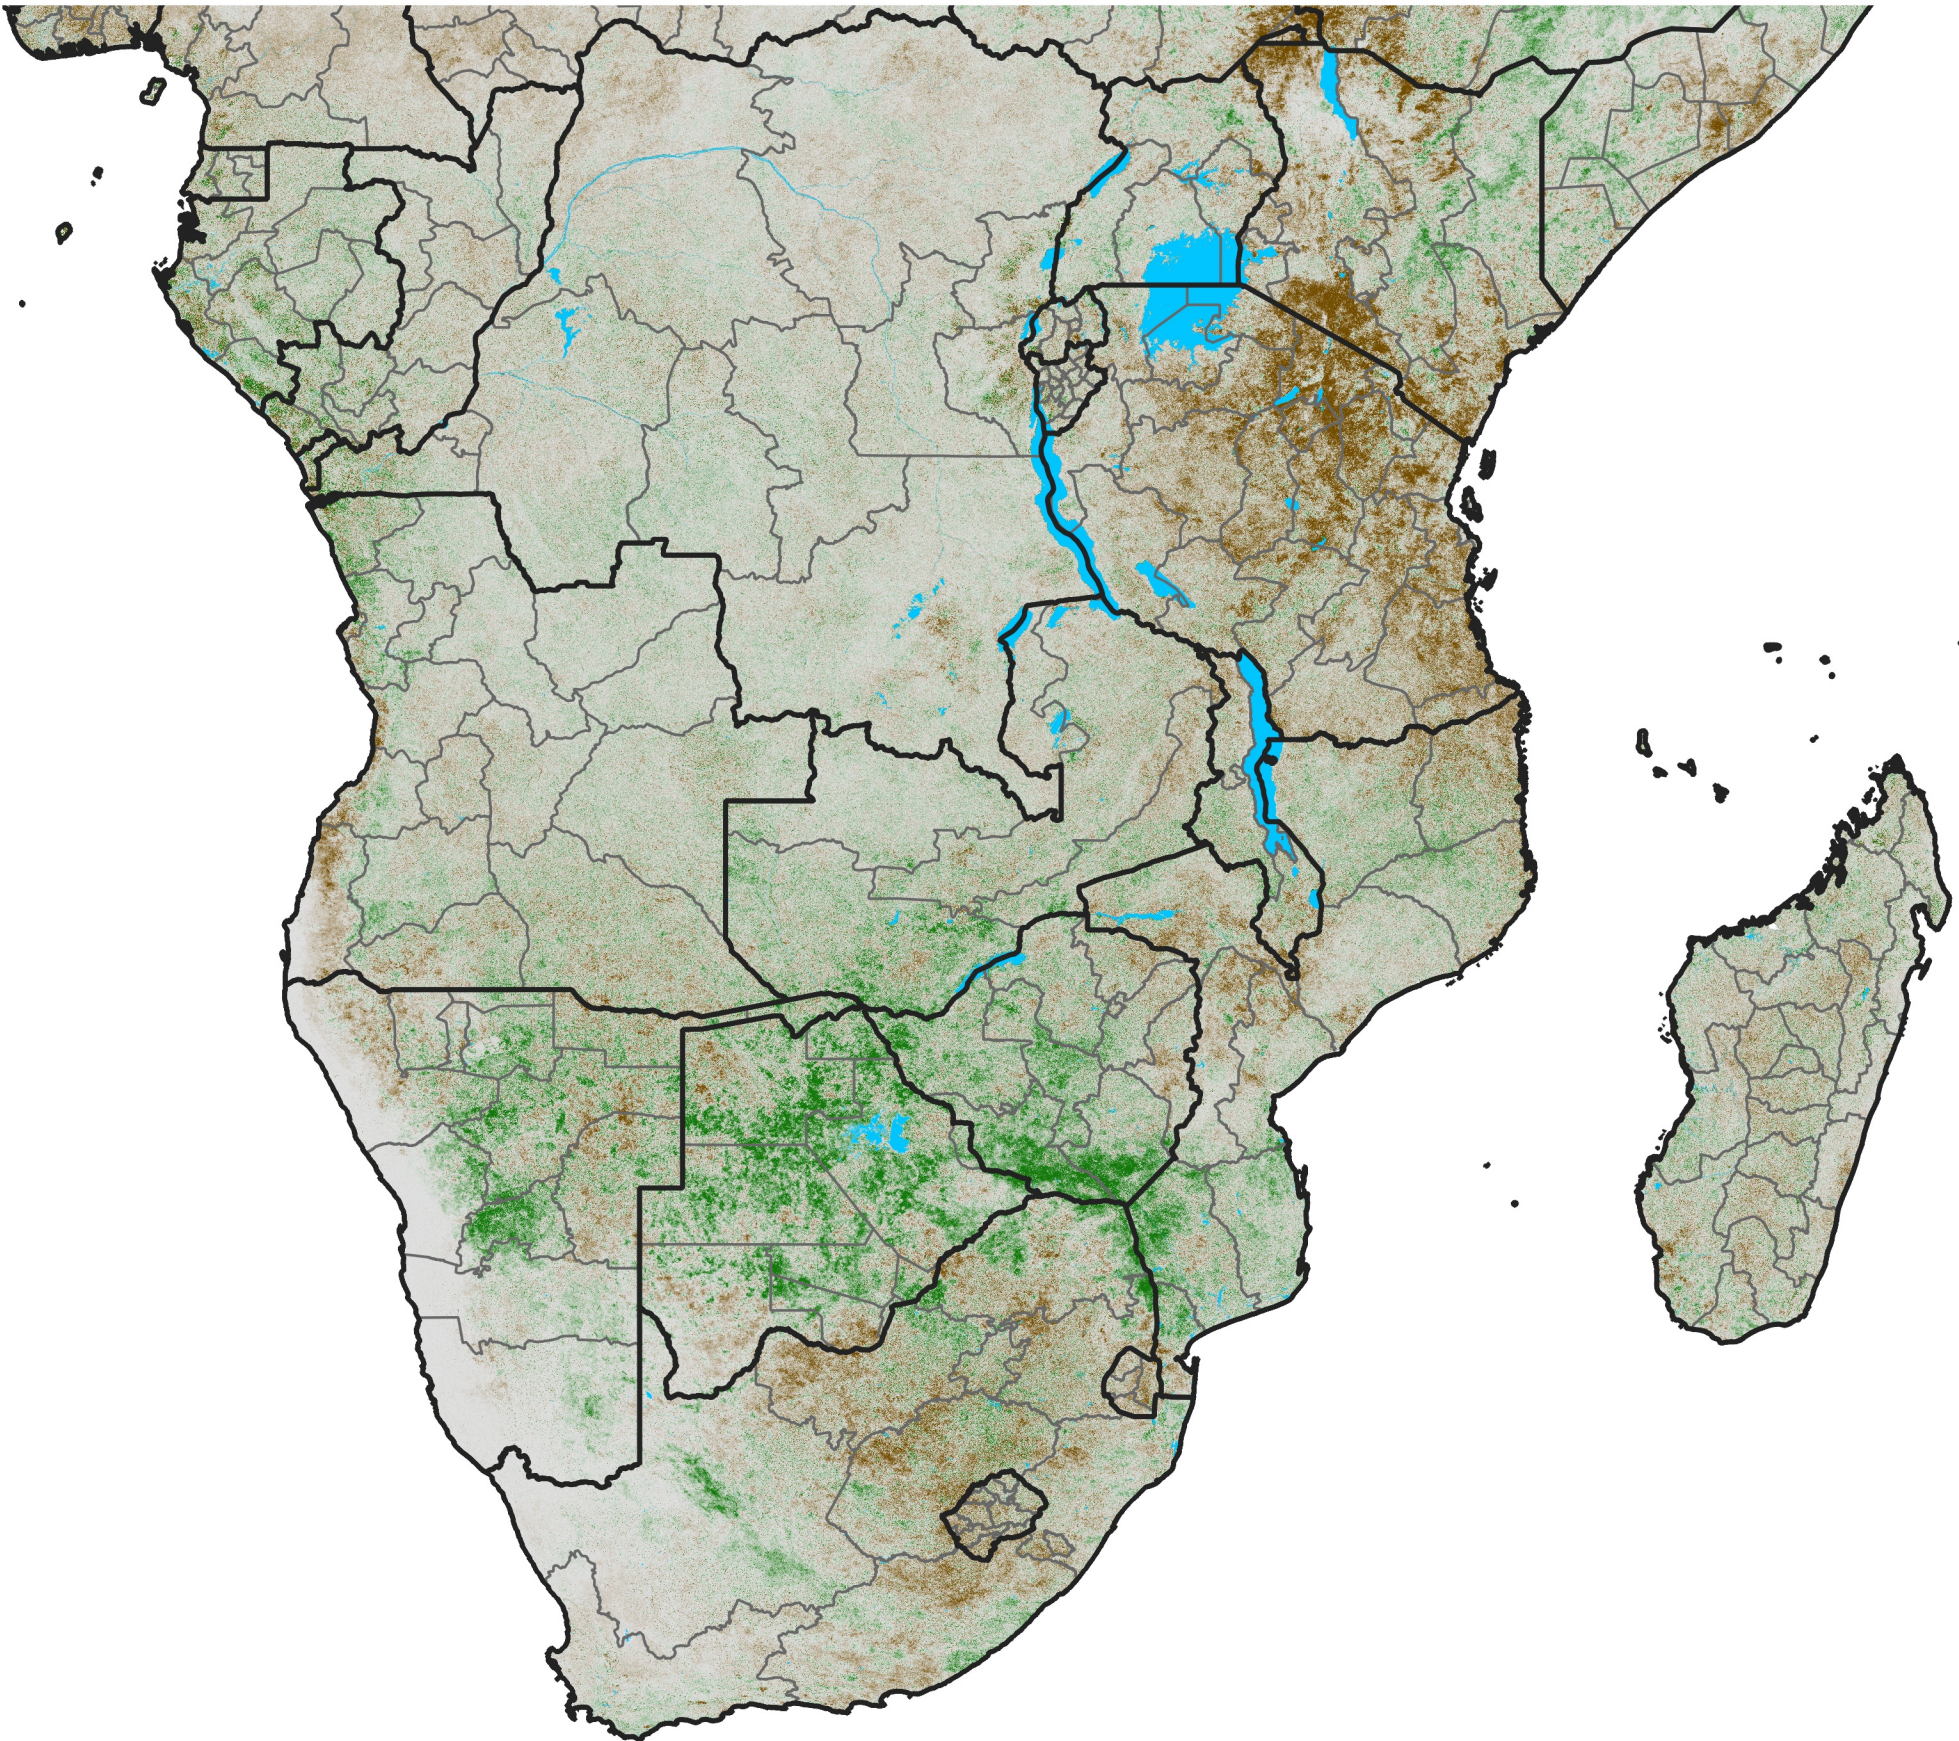

Southern Africa

NDVI Difference

2004 minus 2003

Period 02 / January 11 - 20, 2004

NDVI Difference

<math>< -0.3</math> -0.2 -0.1 -0.05 0.05 0.1 0.2 > 0.3

Negative

No Difference