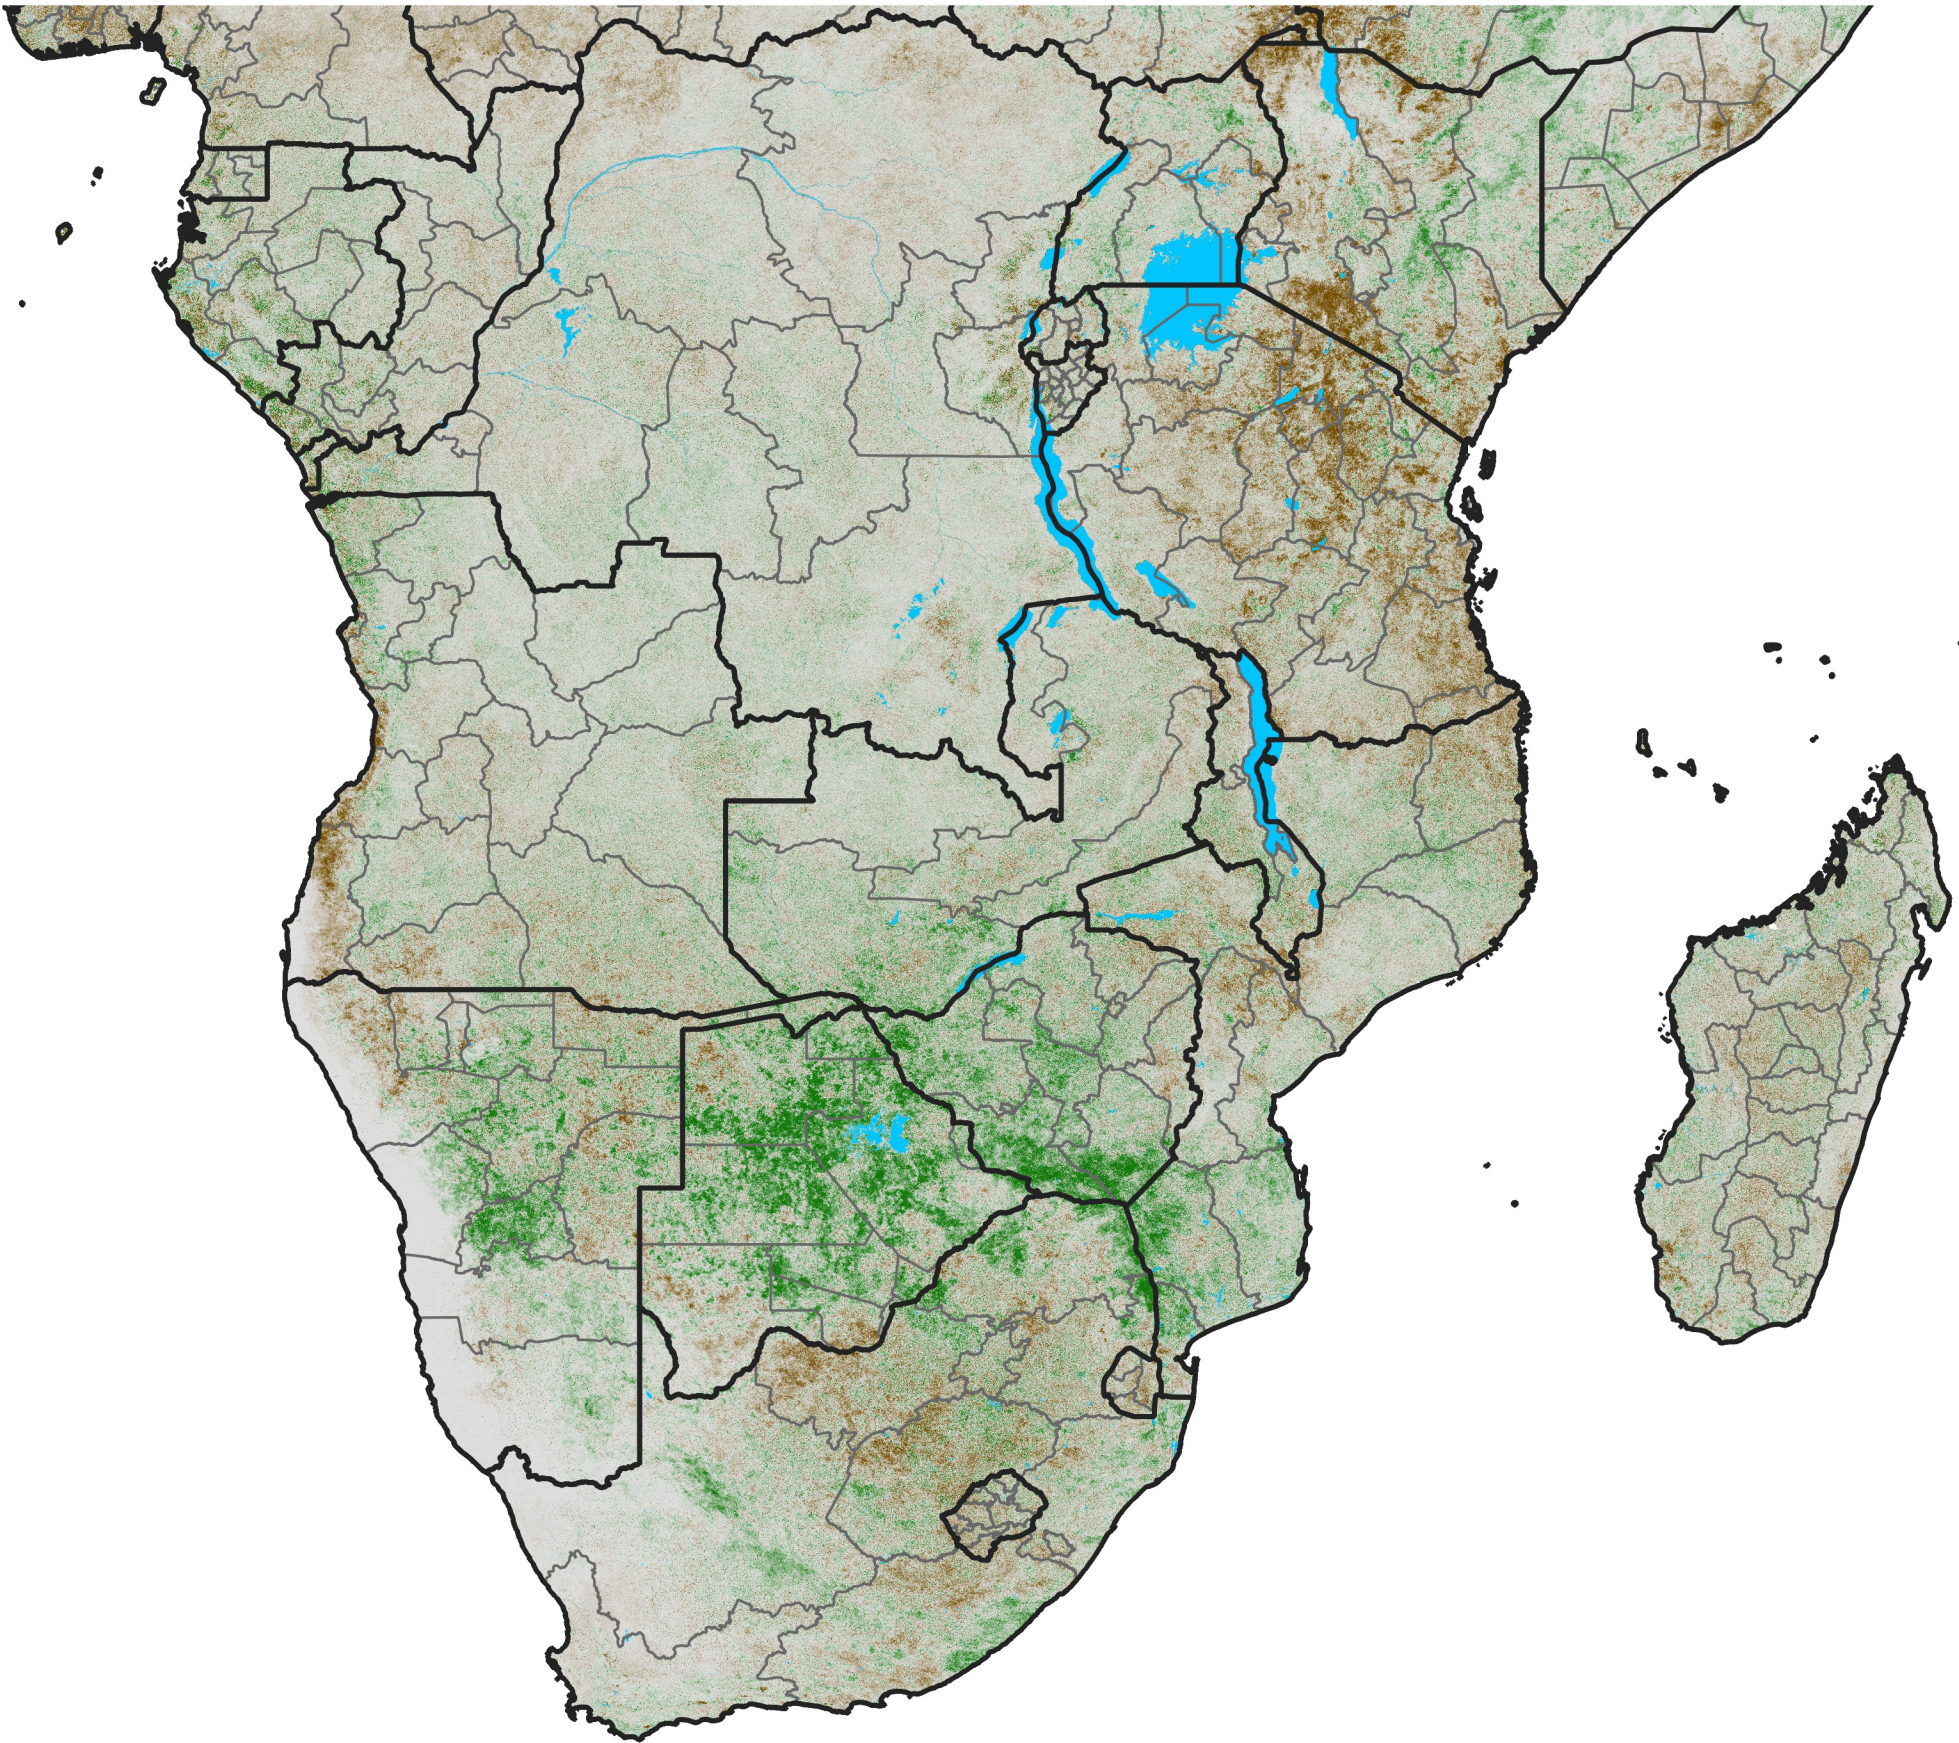

Southern Africa

NDVI Difference

2004 minus 2003

Period 03 / January 21 - 31, 2004

NDVI Difference

<math>< -0.3</math> -0.2 -0.1 -0.05 0.05 0.1 0.2 > 0.3

Negative

No Difference