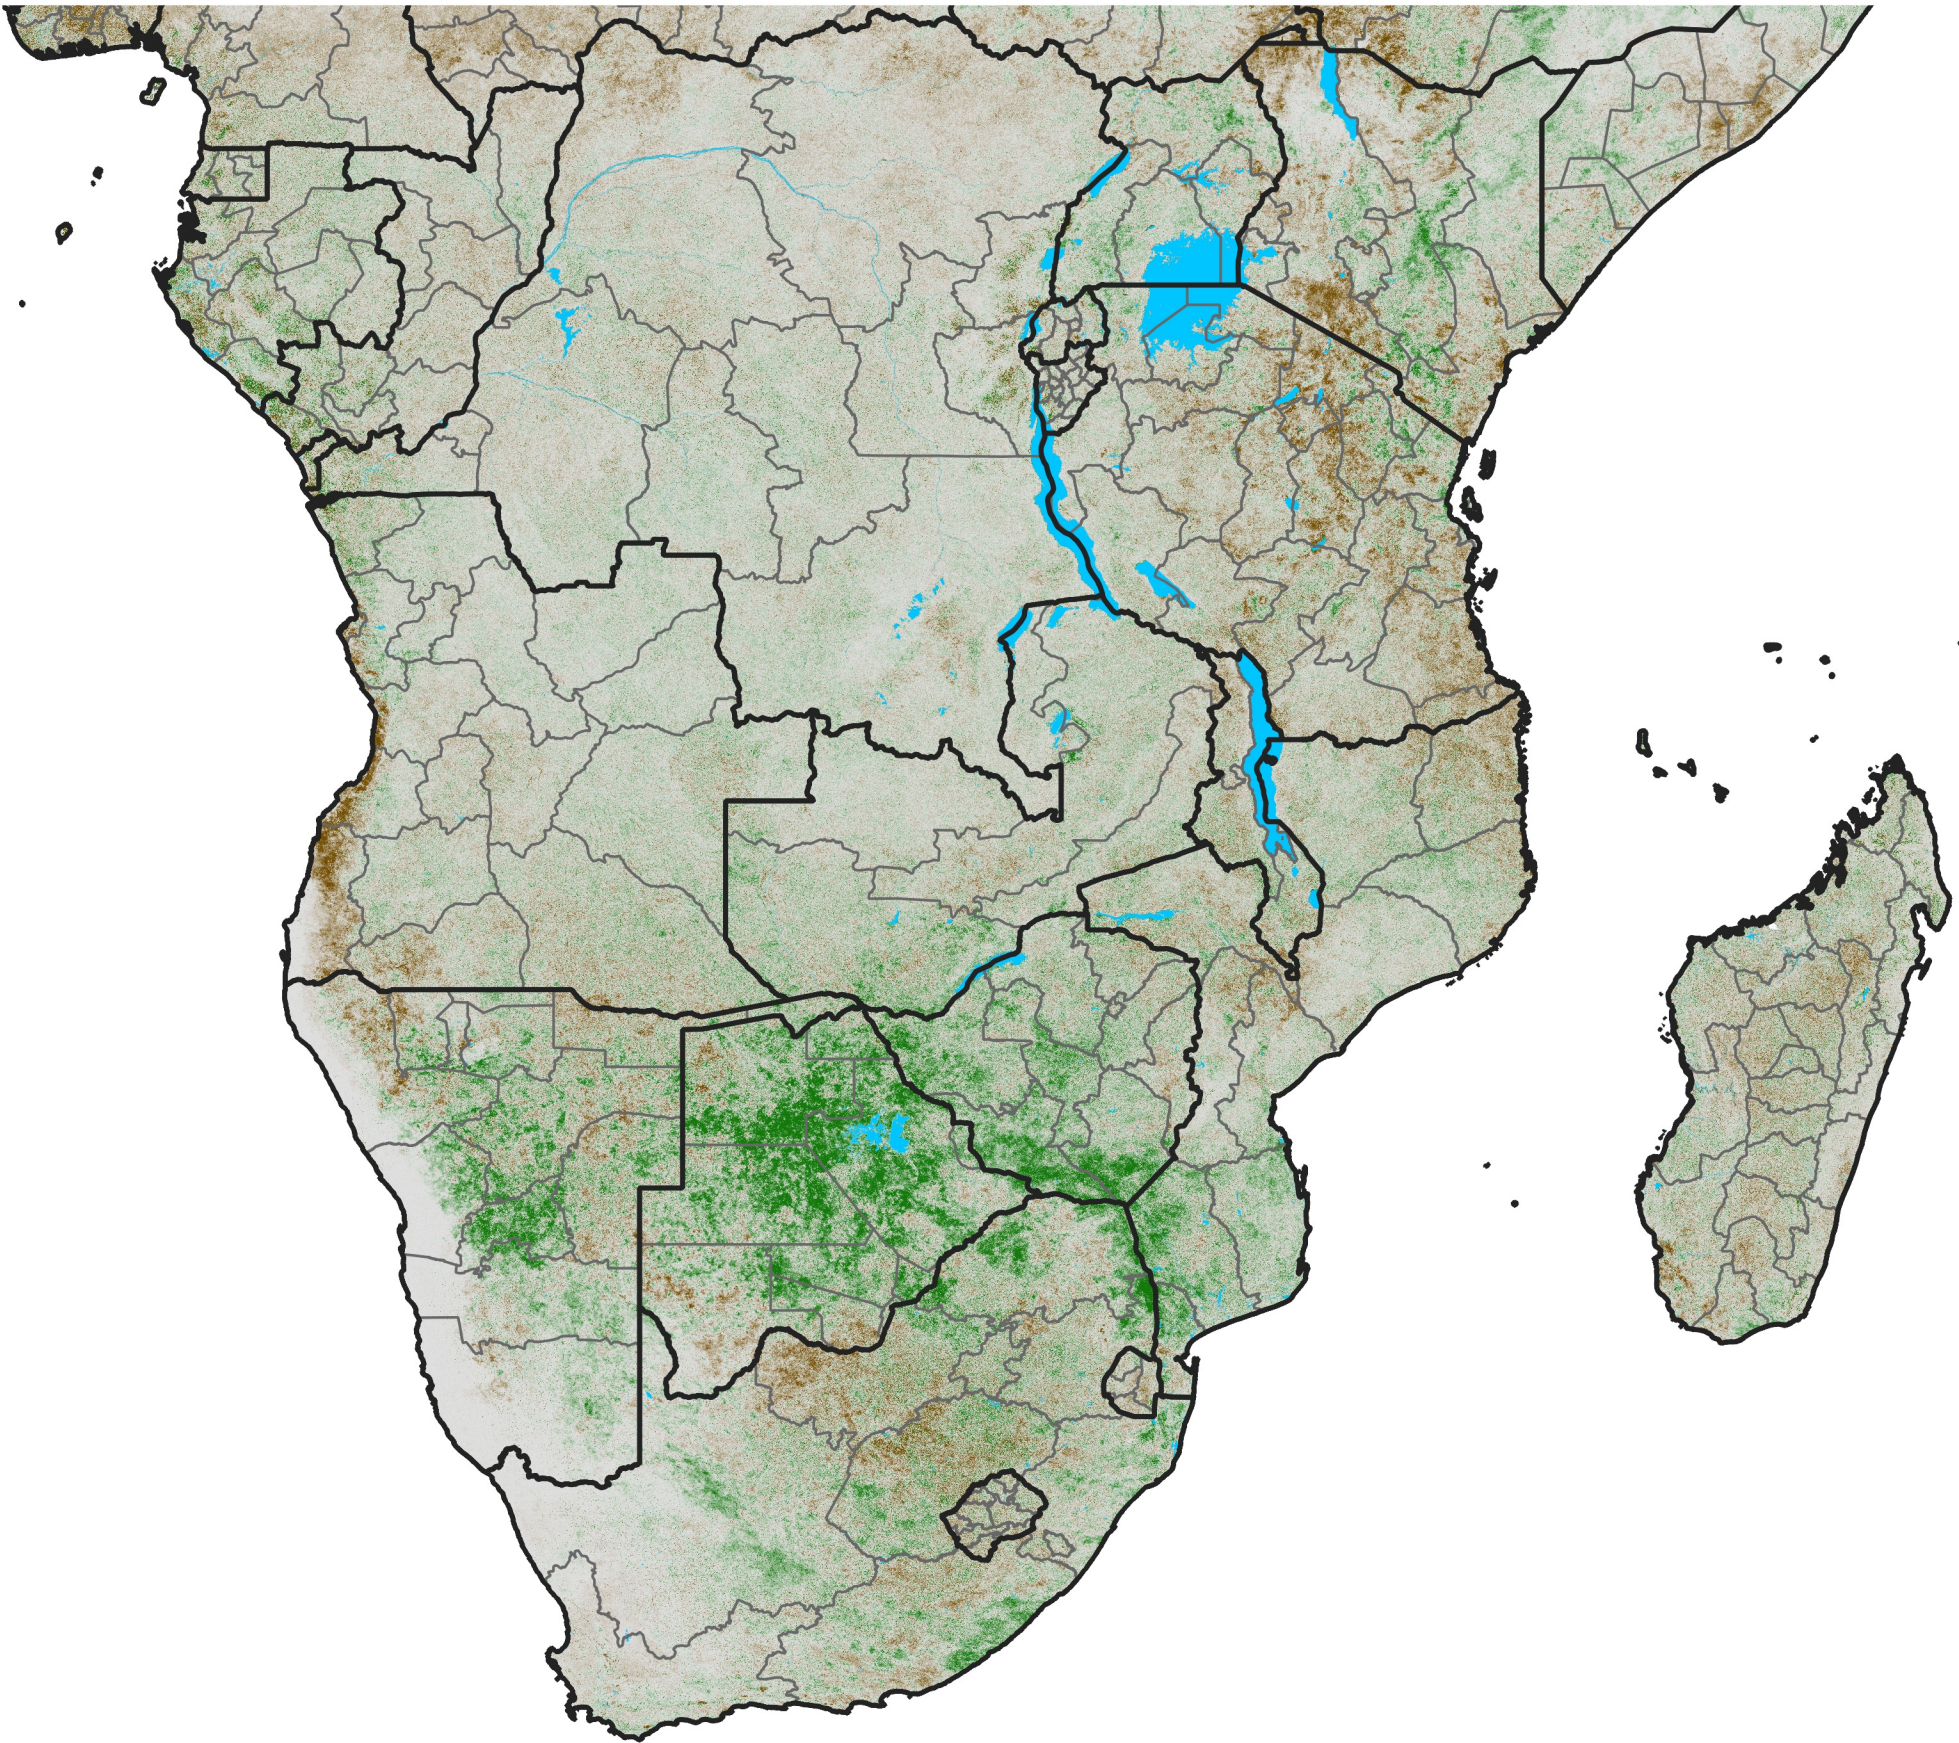

Southern Africa

NDVI Difference

2004 minus 2003

Period 04 / February 01 - 10, 2004

NDVI Difference

<math>< -0.3</math> -0.2 -0.1 -0.05 0.05 0.1 0.2 > 0.3

Negative

No Difference