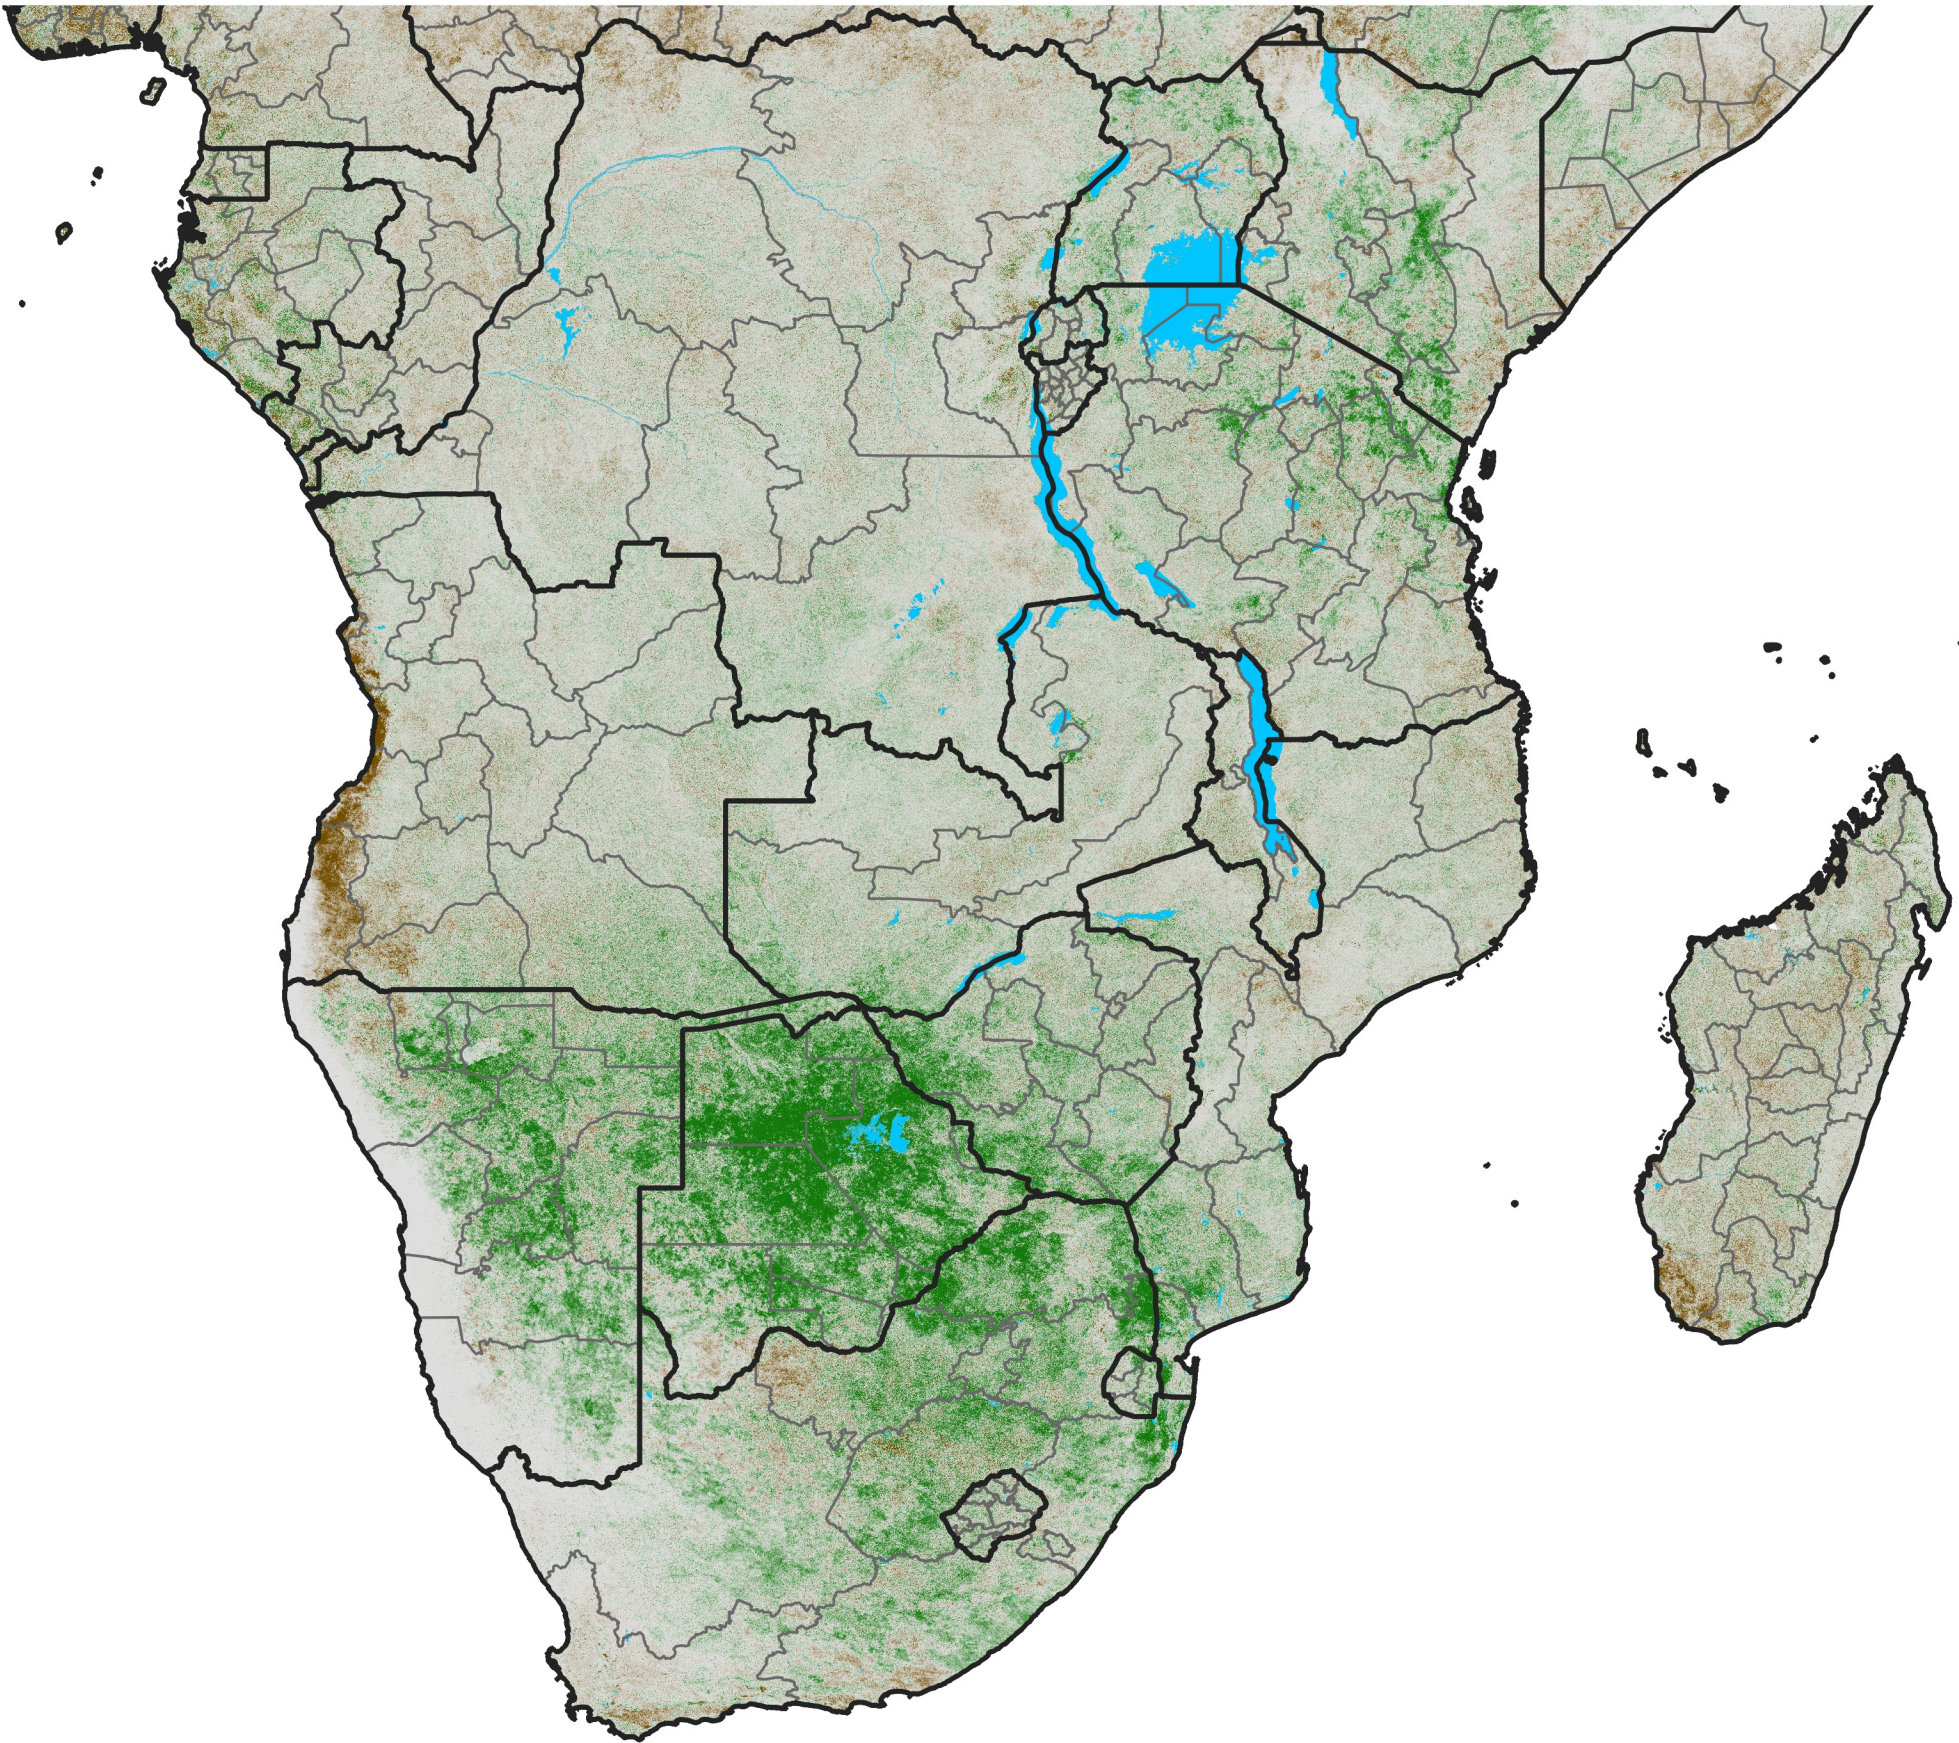

Southern Africa

NDVI Difference

2004 minus 2003

Period 07 / March 01 - 10, 2004

NDVI Difference

<math>< -0.3</math> -0.2 -0.1 -0.05 0.05 0.1 0.2 > 0.3

Negative

No Difference