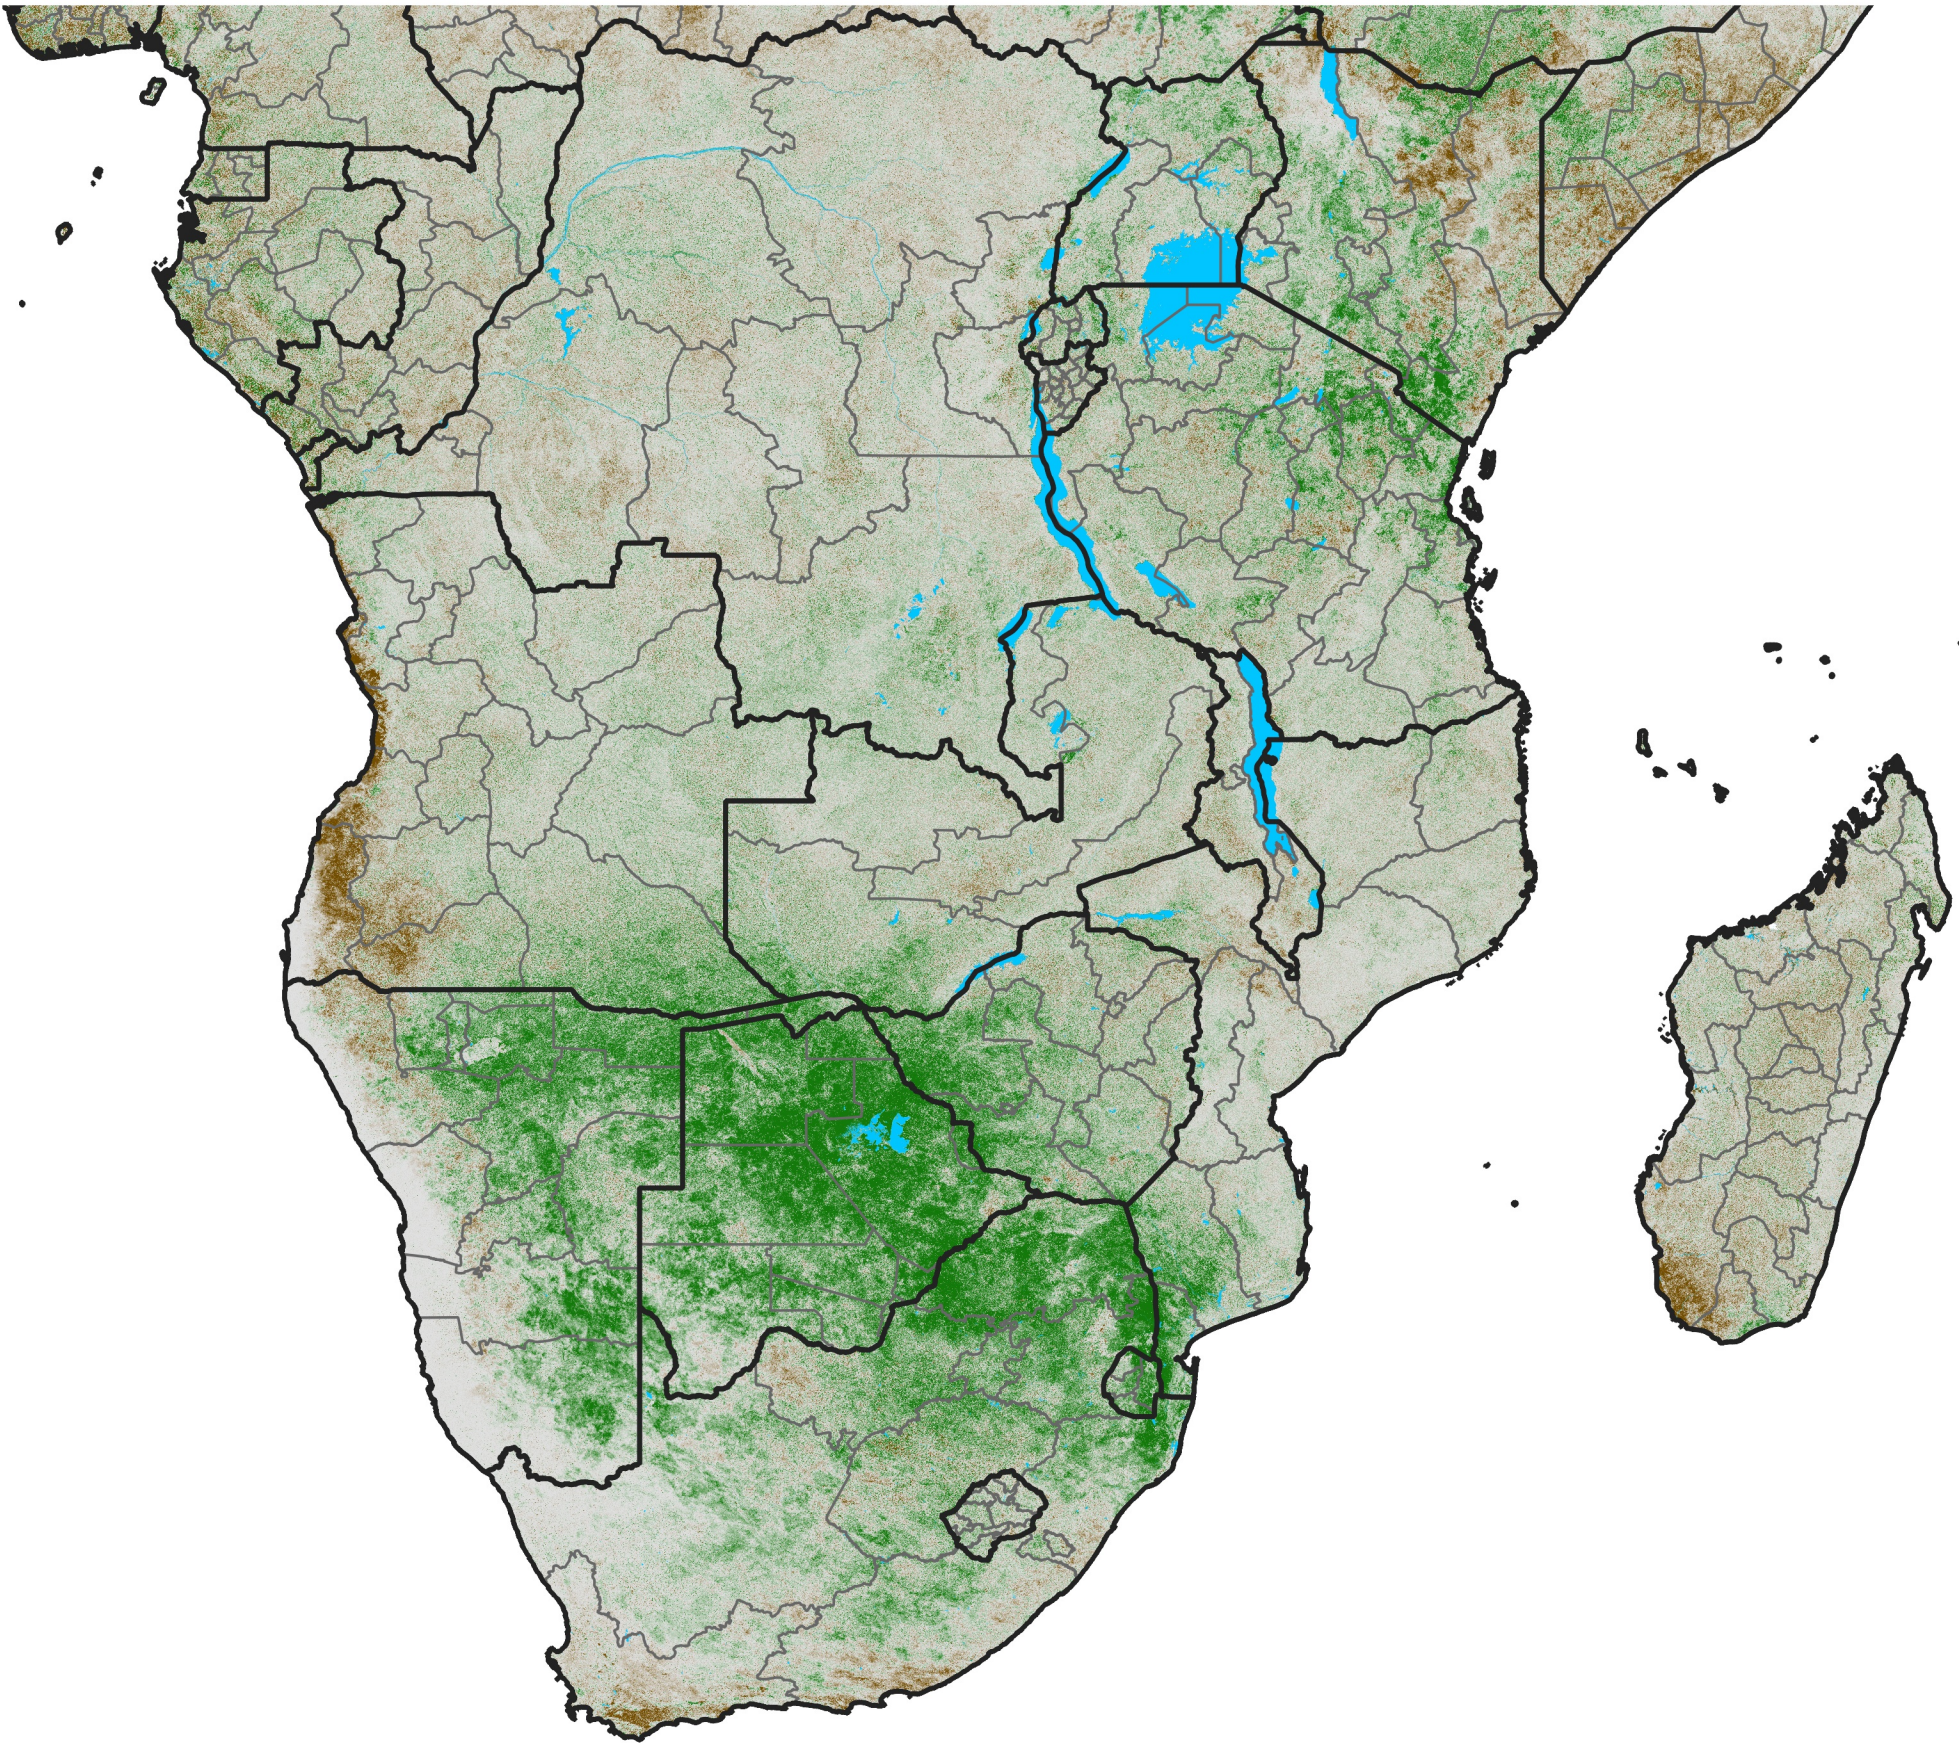

Southern Africa

NDVI Difference

2004 minus 2003

Period 10 / April 01 - 10, 2004

NDVI Difference

< -0.3 -0.2 -0.1 -0.05 0.05 0.1 0.2 >0.3

Negative

No Difference