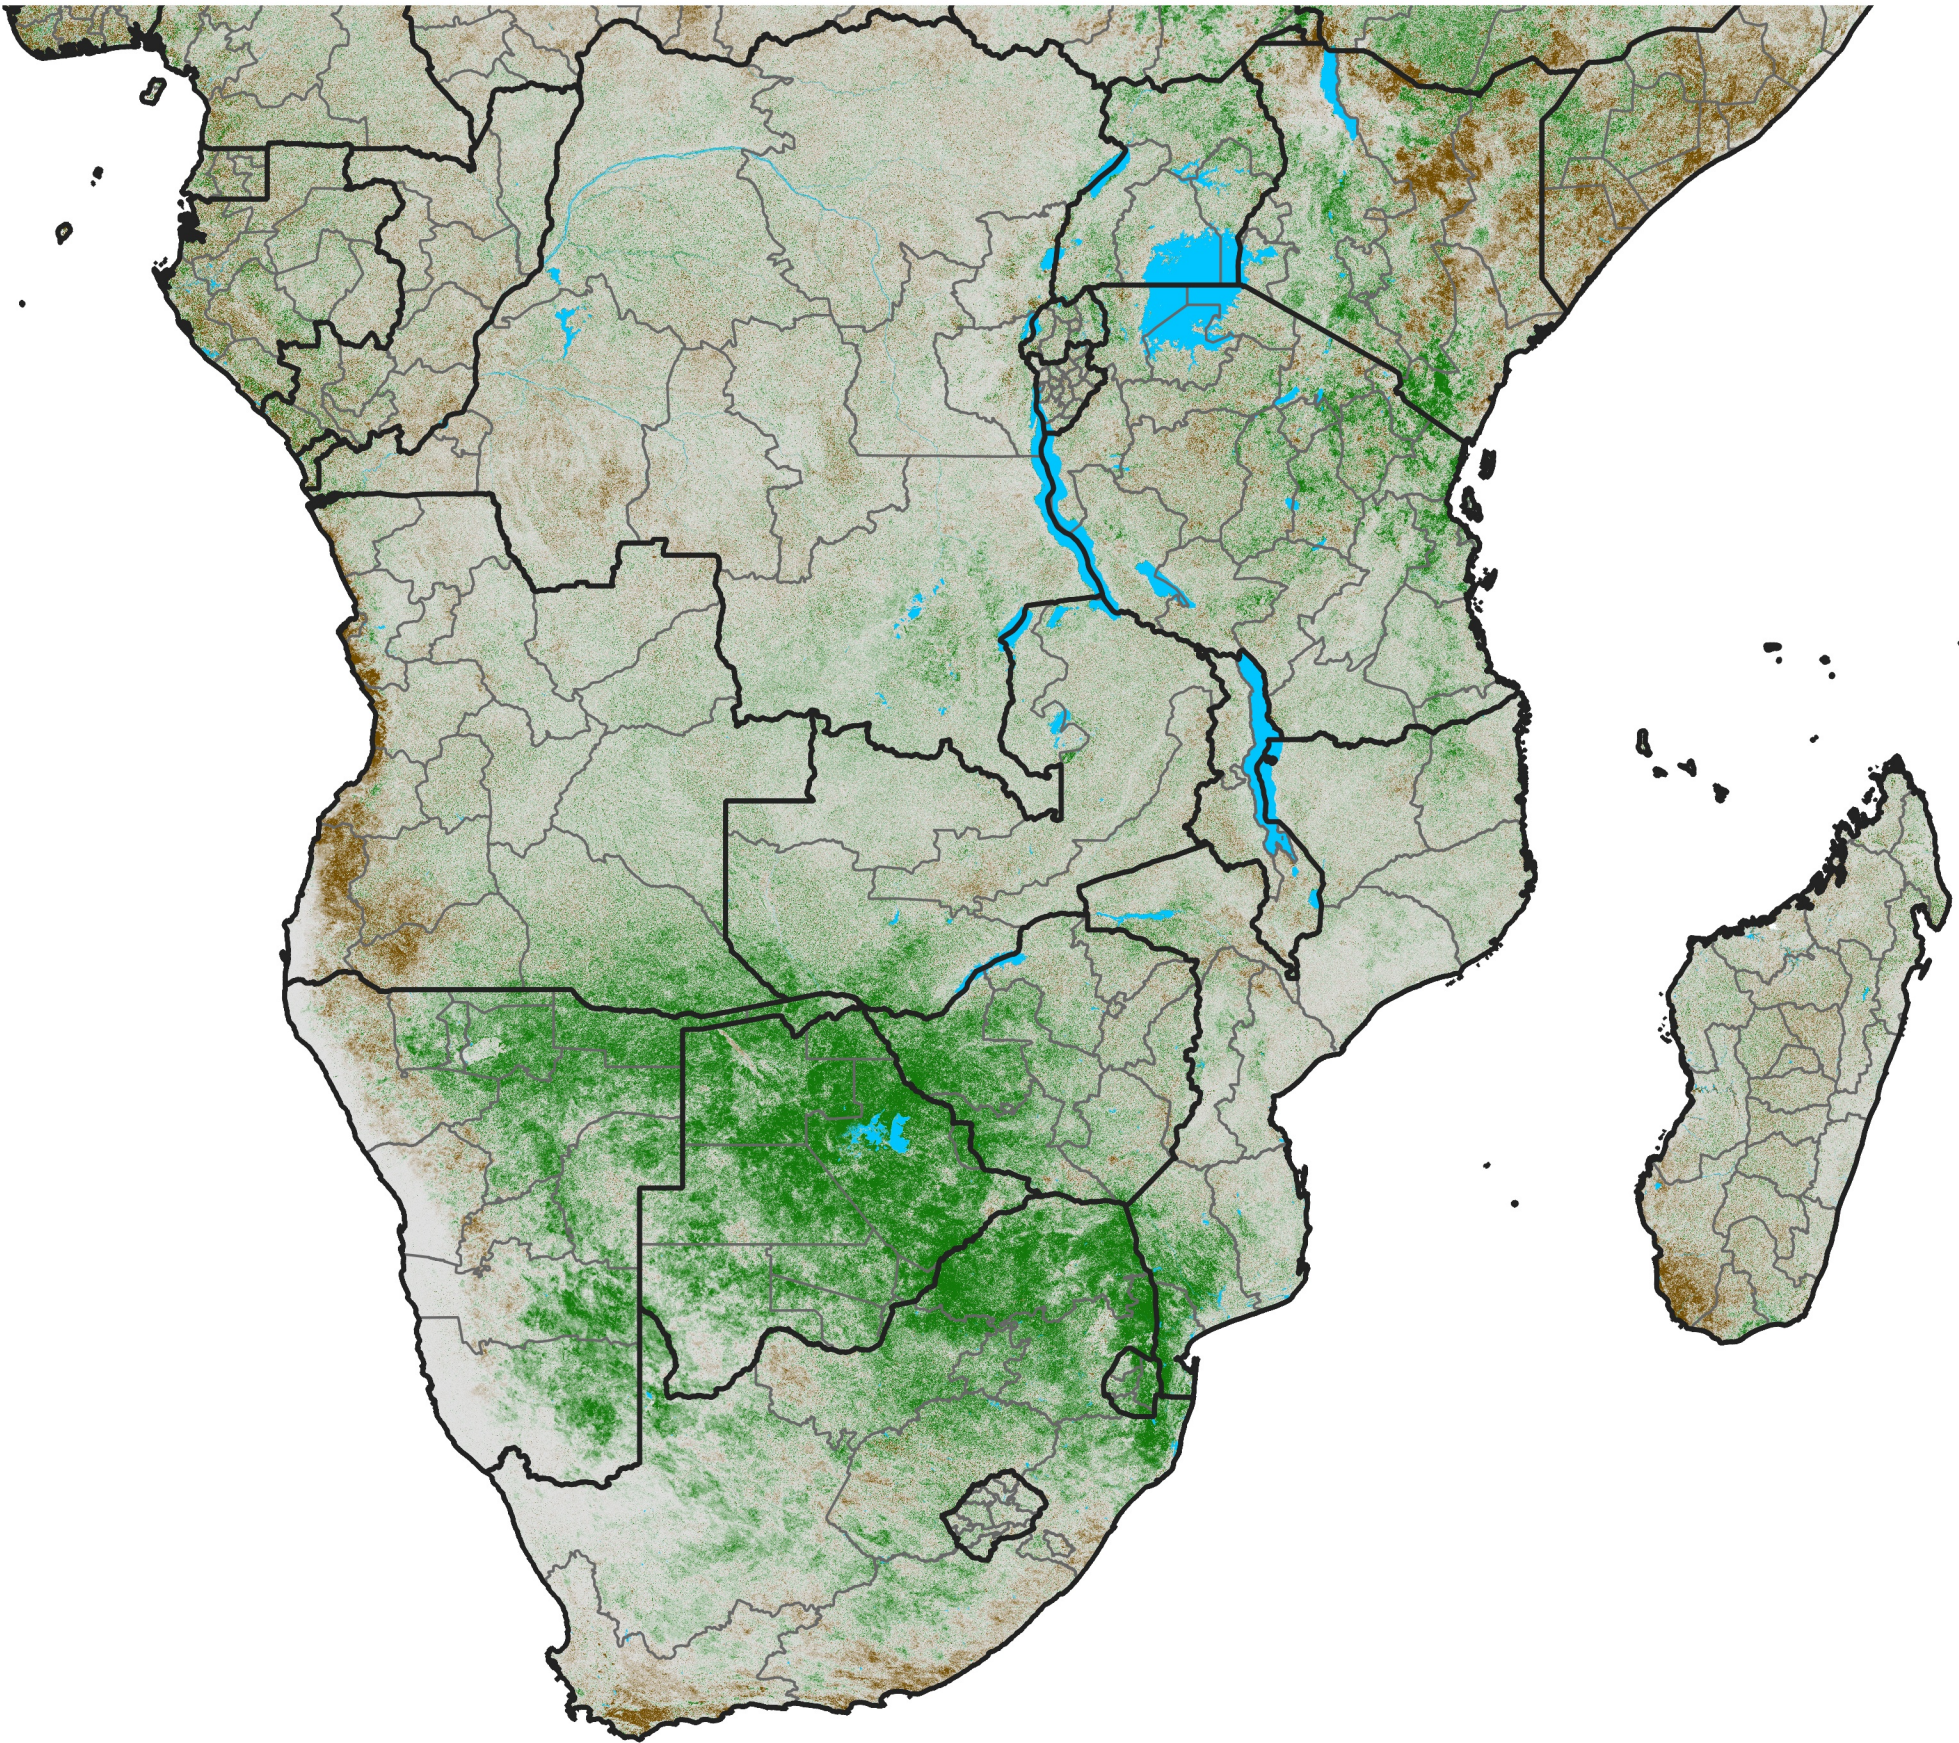

Southern Africa

NDVI Difference

2004 minus 2003

Period 11 / April 11 - 20, 2004

NDVI Difference

< -0.3 -0.2 -0.1 -0.05 0.05 0.1 0.2 >0.3

Negative

No Difference