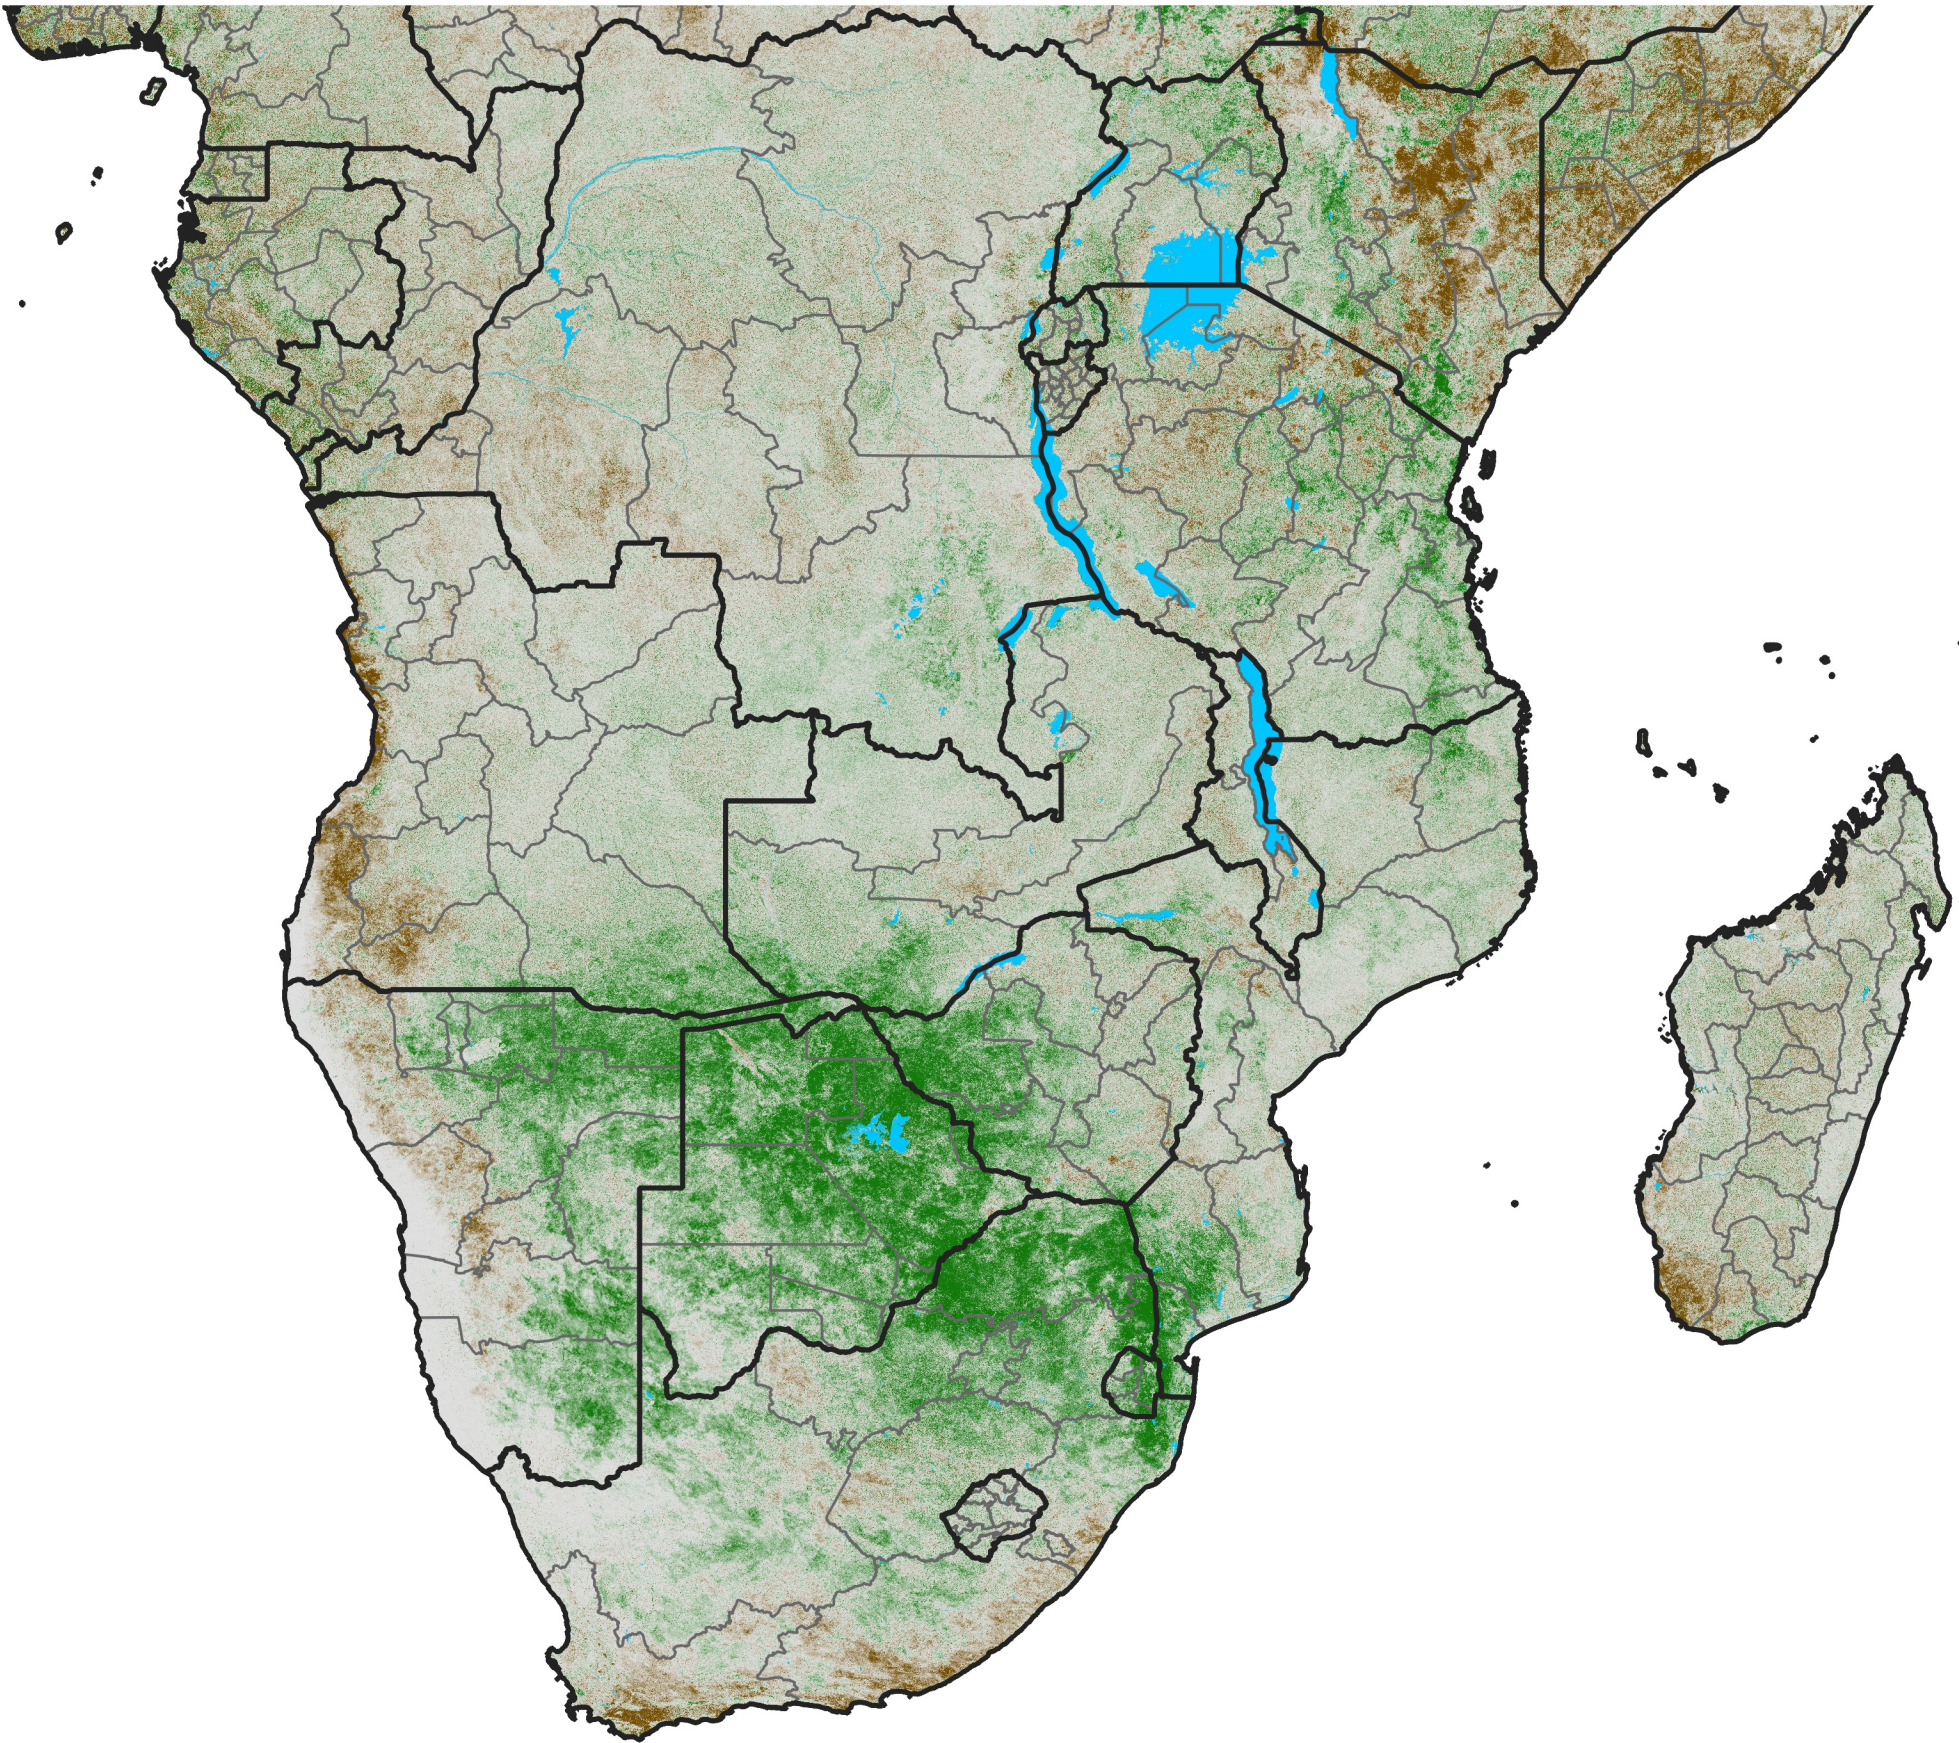

Southern Africa

NDVI Difference

2004 minus 2003

Period 12 / April 21 - 30, 2004

NDVI Difference

< -0.3 -0.2 -0.1 -0.05 0.05 0.1 0.2 >0.3

Negative

No Difference