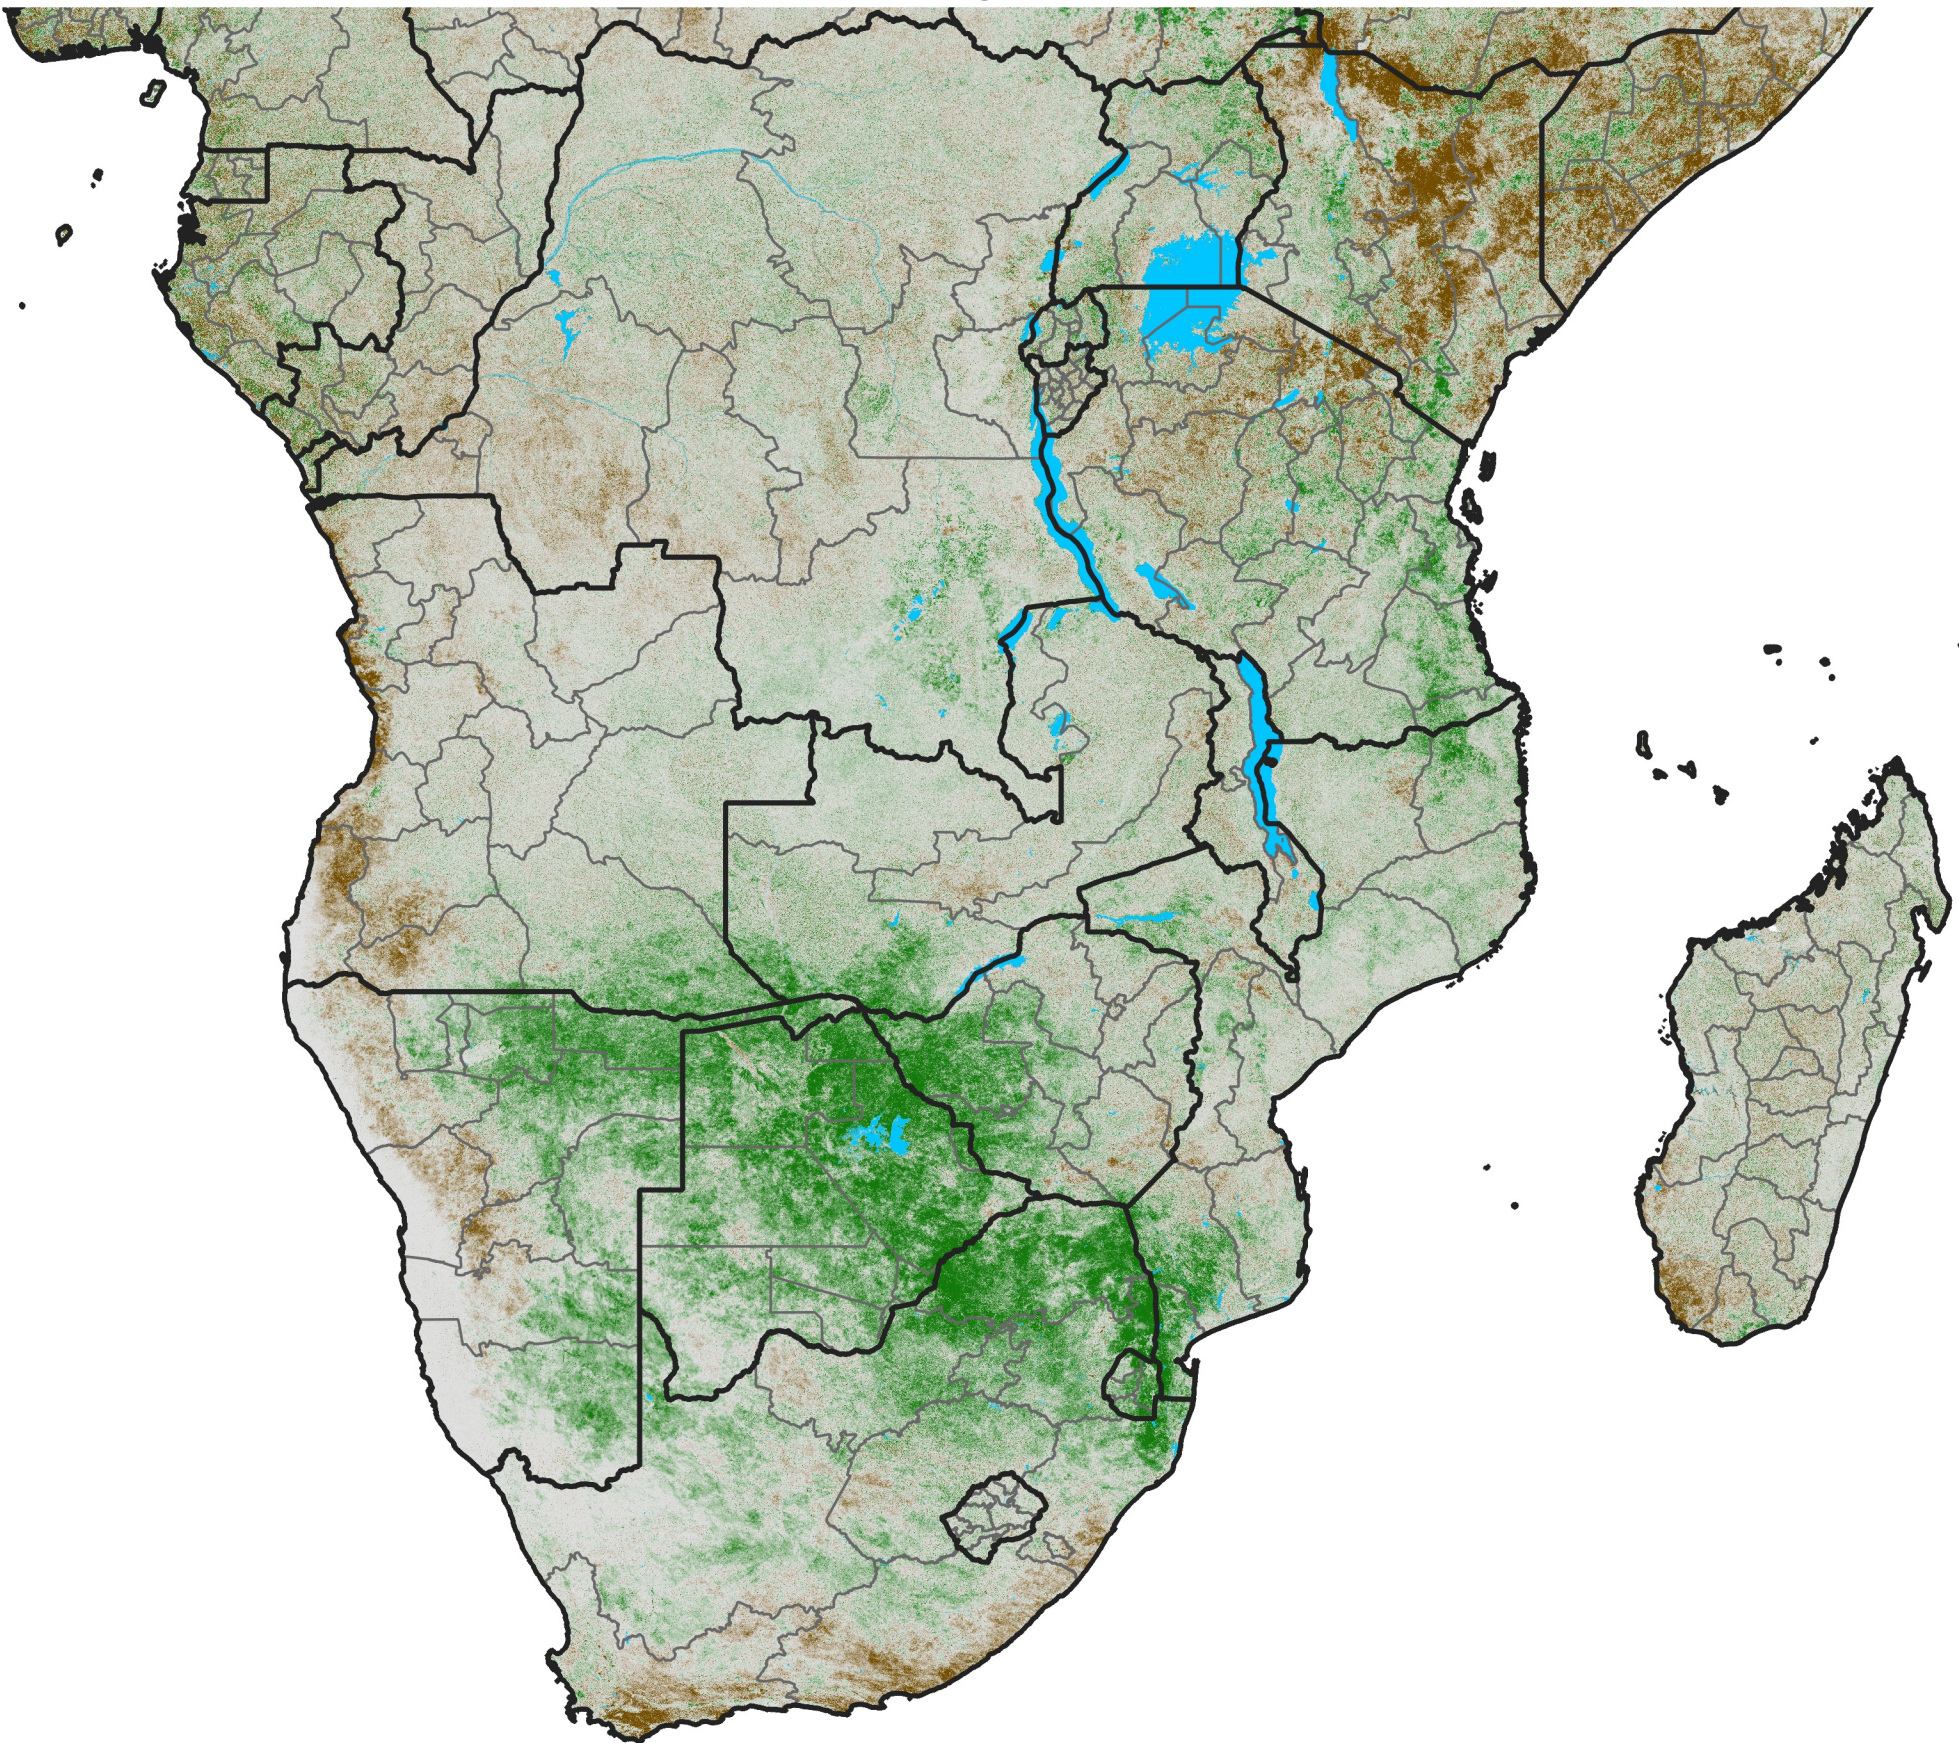

Southern Africa NDVI Difference

2004 minus 2003

Period 13 / May 01 - 10, 2004

NDVI Difference

<math><-0.3</math> -0.2 -0.1 -0.05 0.05 0.1 0.2 >0.3

Negative

No Difference

Positive