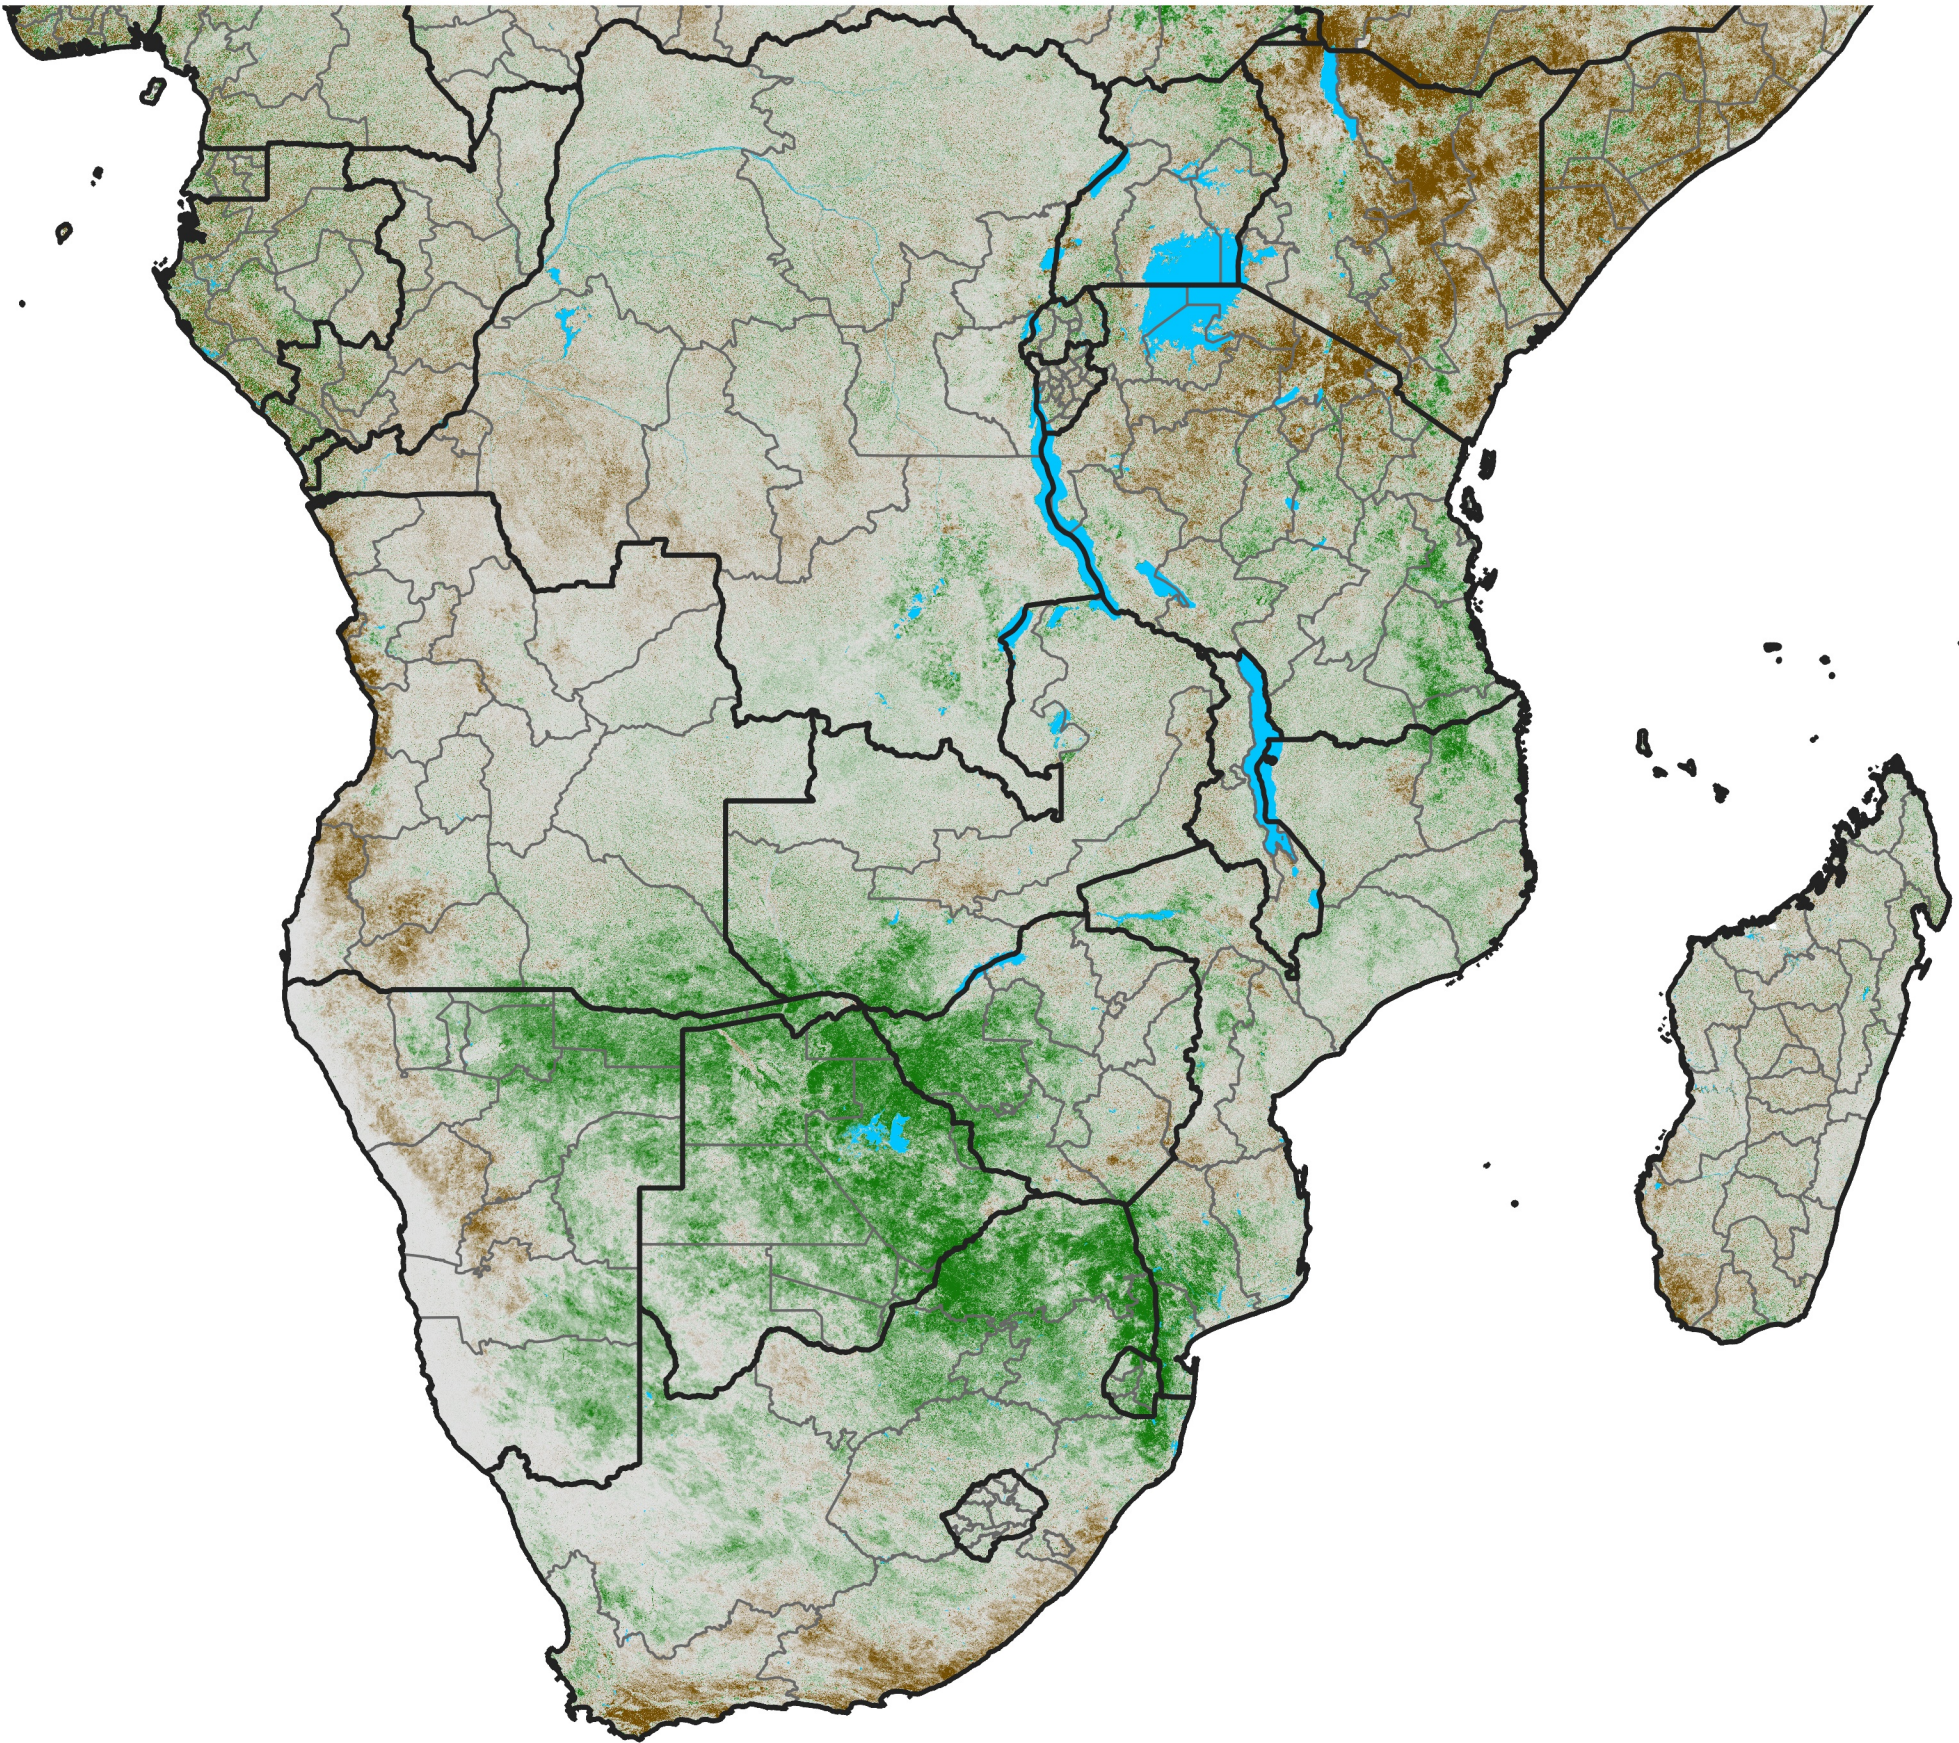

# Southern Africa

## NDVI Difference

2004 minus 2003

Period 14 / May 11 - 20, 2004

### NDVI Difference

< -0.3   -0.2   -0.1   -0.05   0.05   0.1   0.2   >0.3

Negative

No Difference

Positive