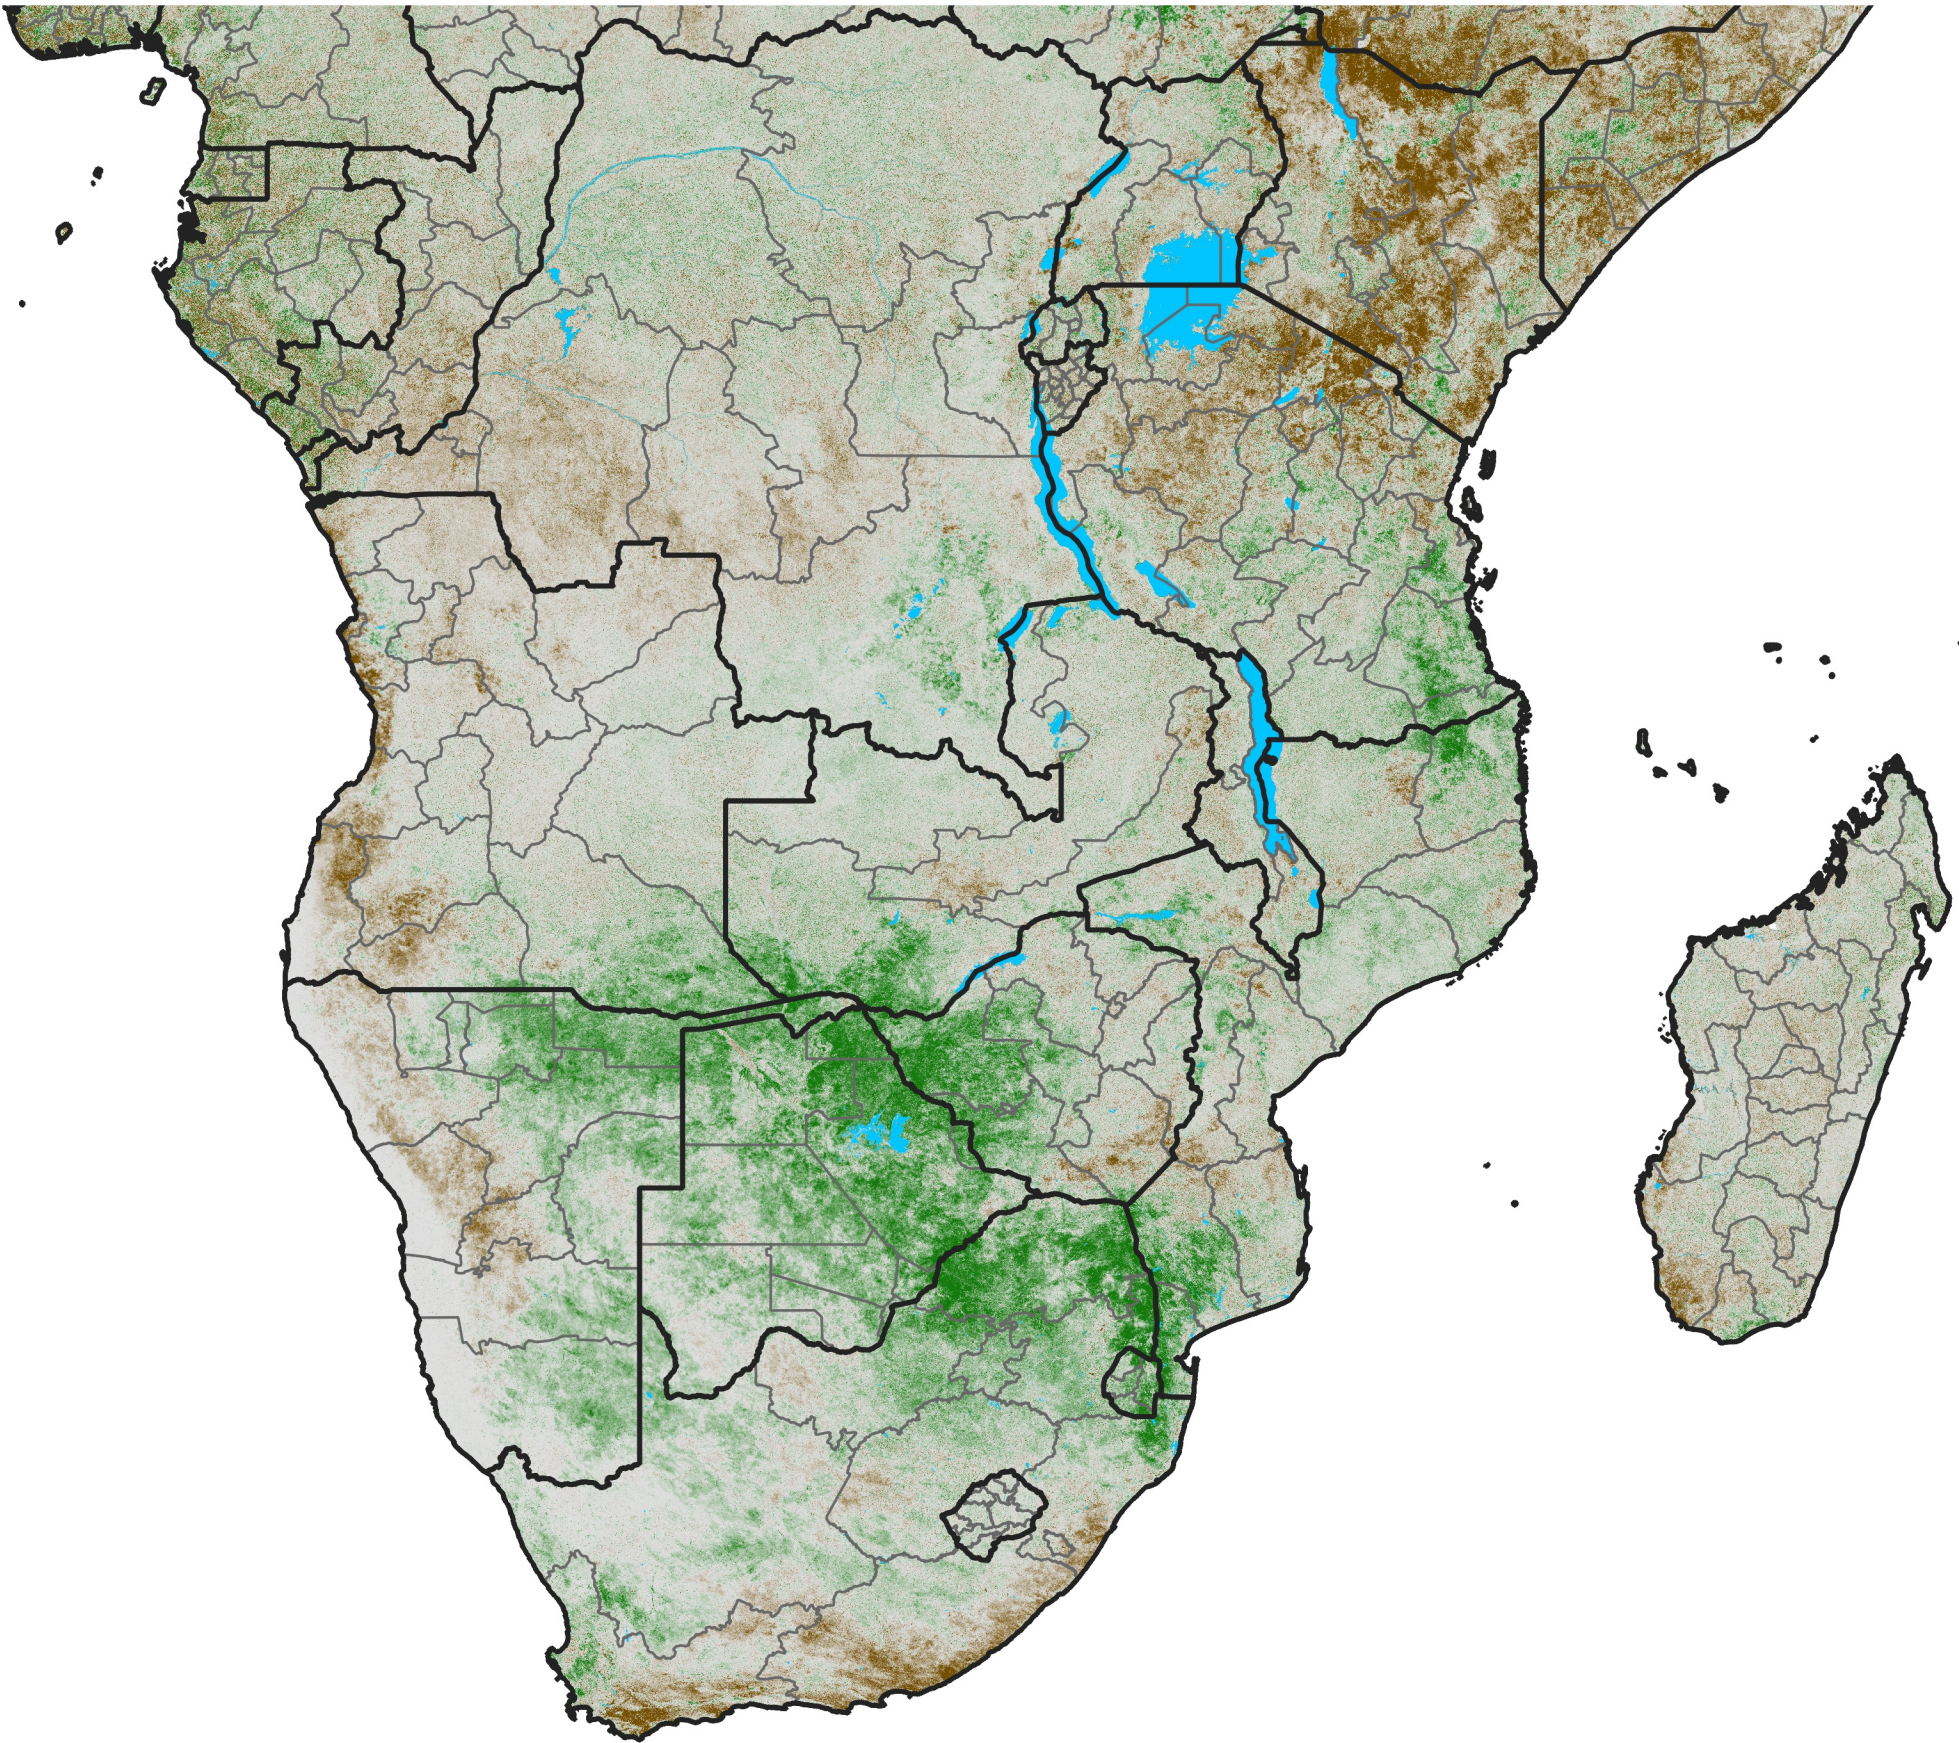

Southern Africa

NDVI Difference

2004 minus 2003

Period 15 / May 21 - 31, 2004

NDVI Difference

< -0.3 -0.2 -0.1 -0.05 0.05 0.1 0.2 >0.3

Negative

No Difference