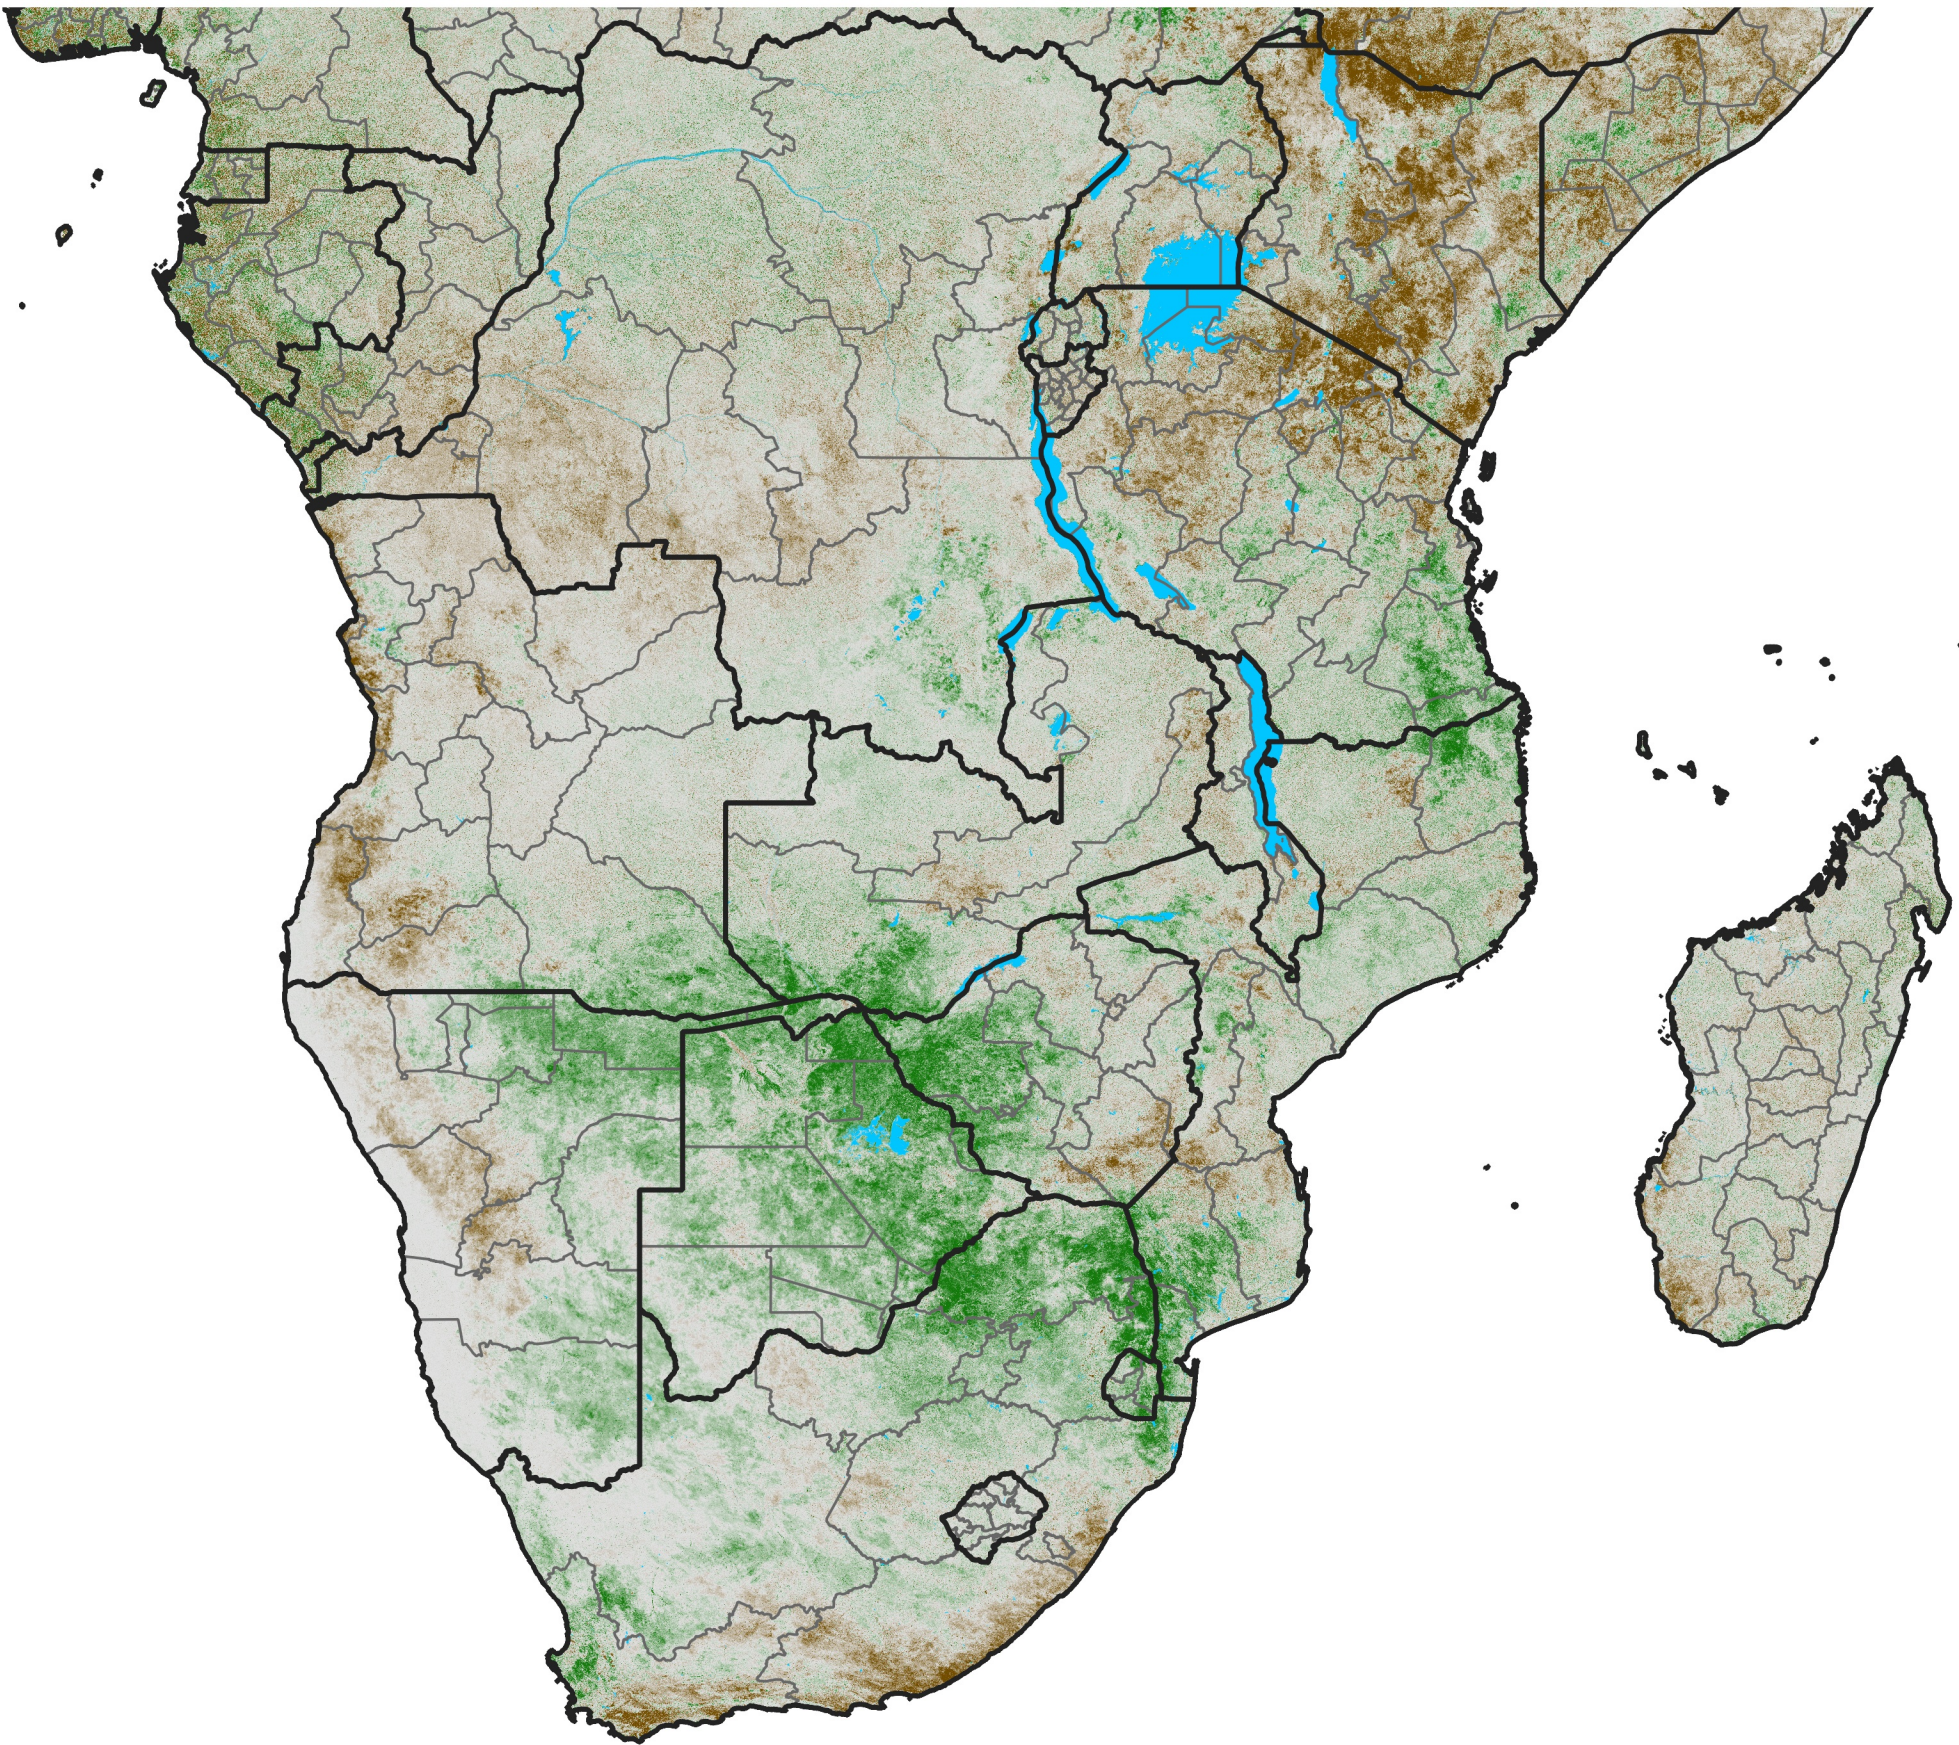

Southern Africa NDVI Difference

2004 minus 2003

Period 16 / June 01 - 10, 2004

NDVI Difference

< -0.3 -0.2 -0.1 -0.05 0.05 0.1 0.2 > 0.3

Negative

No Difference

Positive