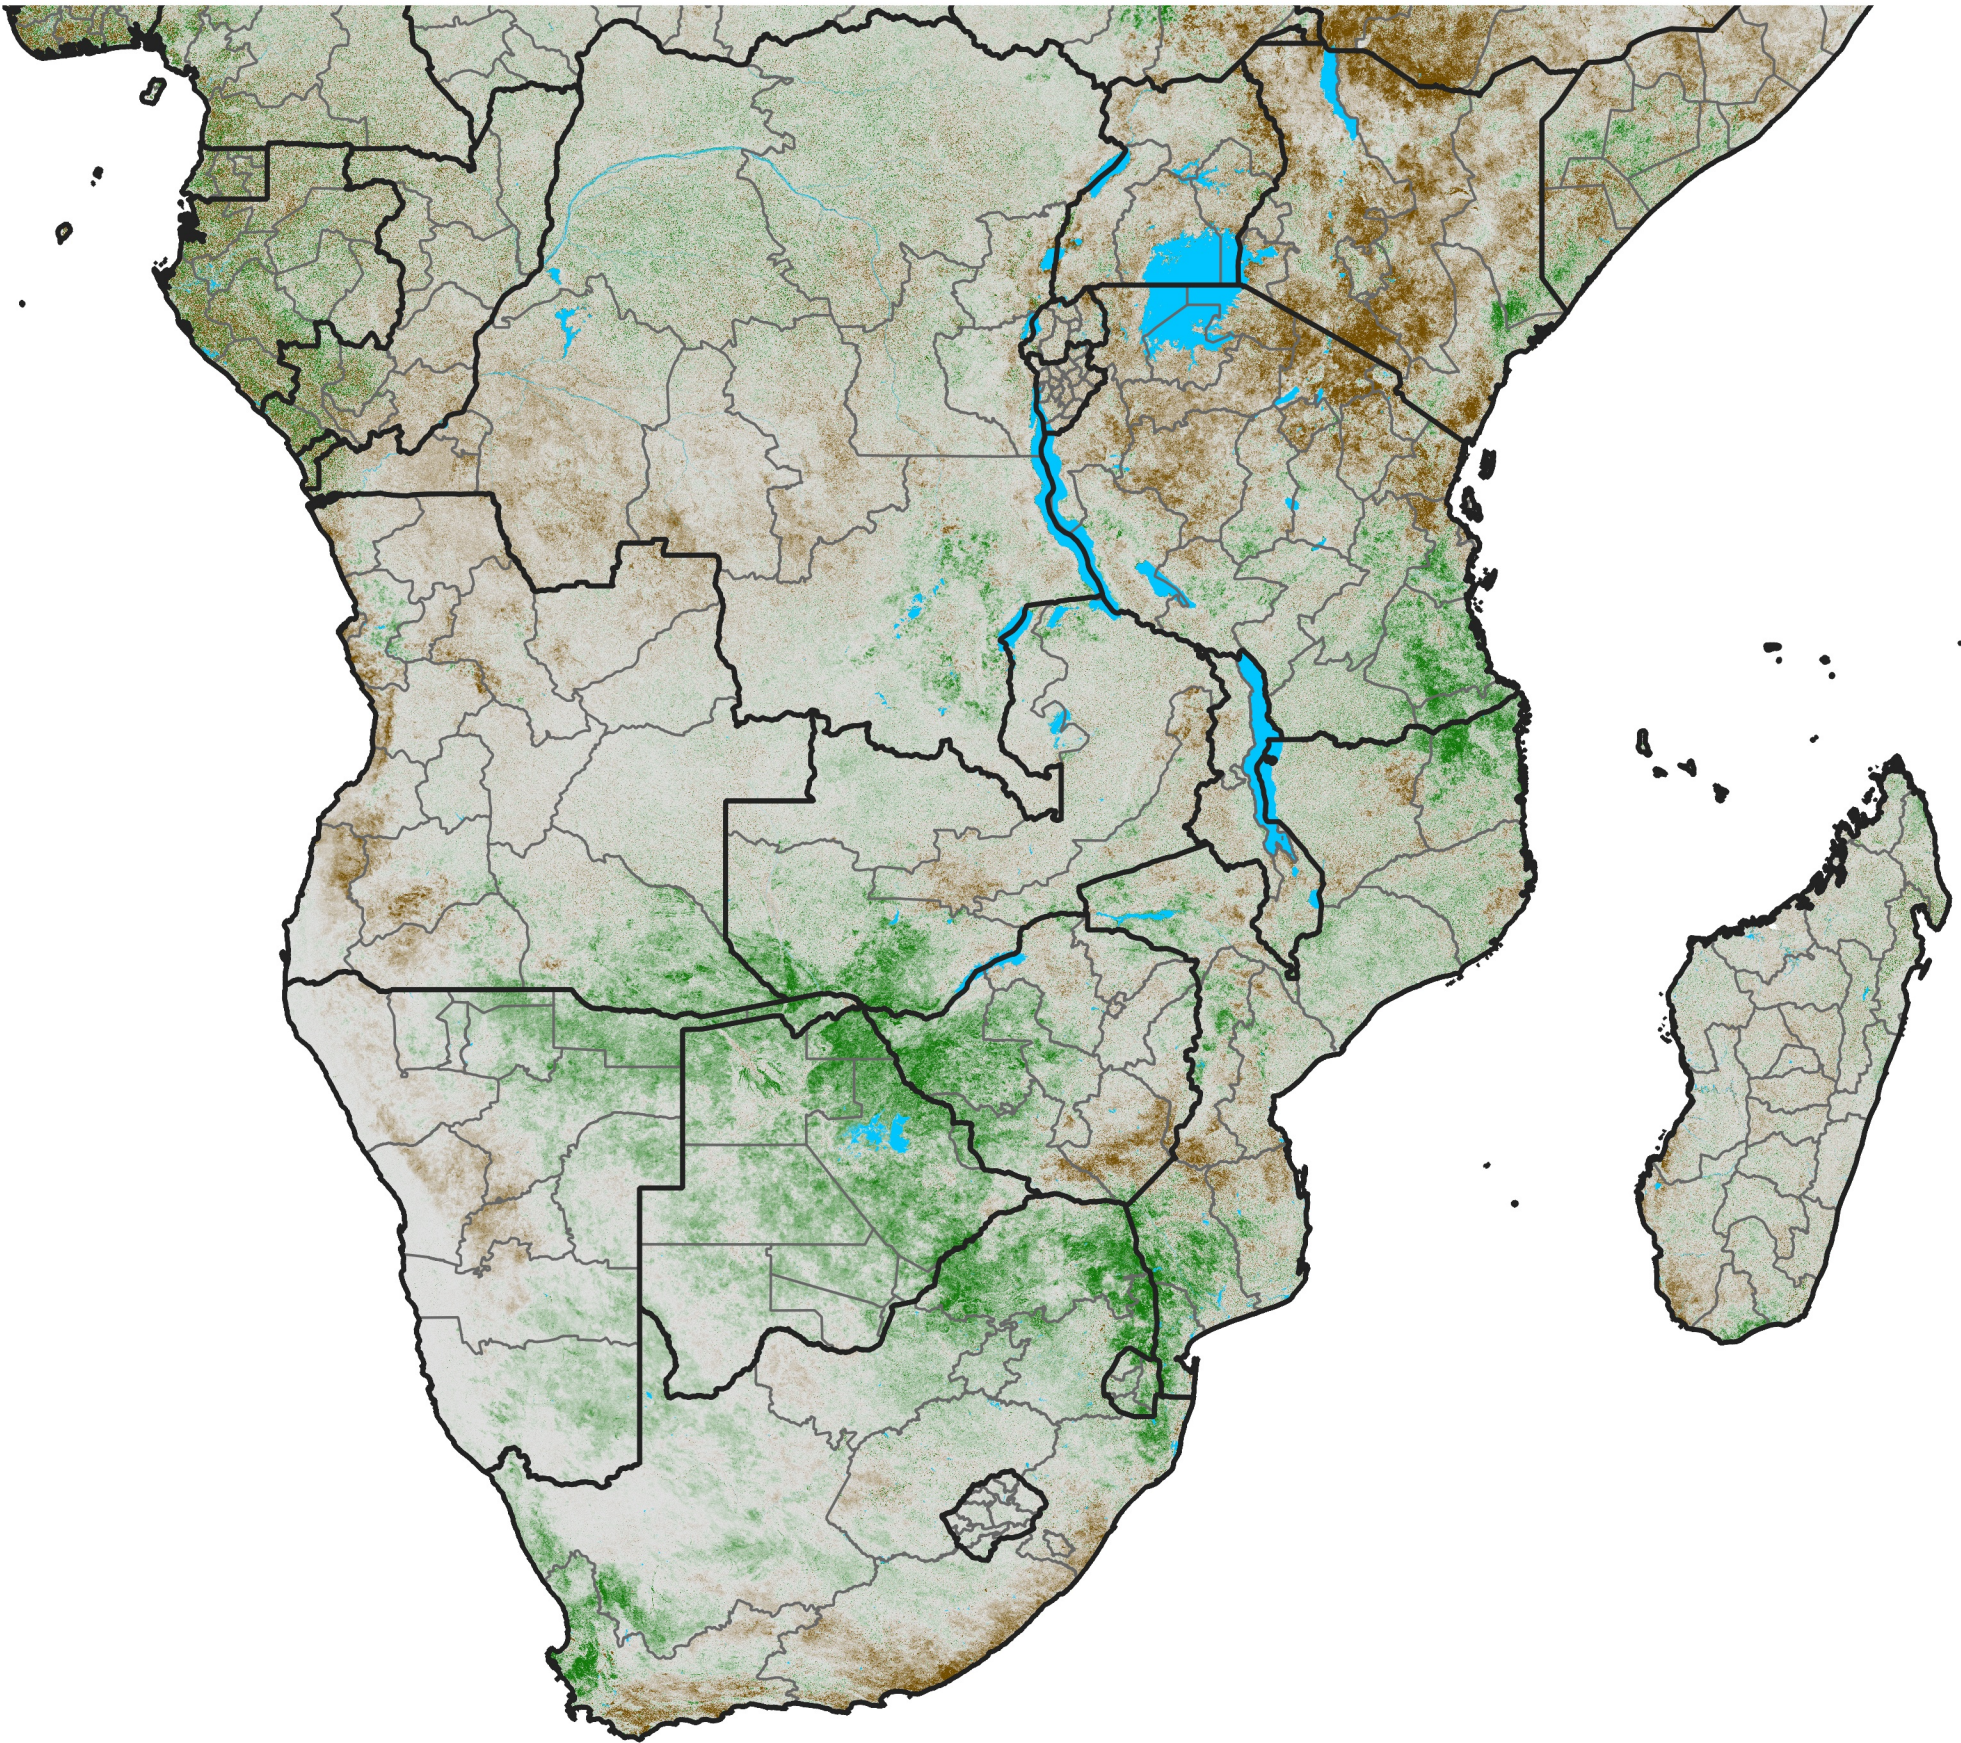

# Southern Africa NDVI Difference

2004 minus 2003

Period 18 / June 21 - 30, 2004

## NDVI Difference

< -0.3   -0.2   -0.1   -0.05   0.05   0.1   0.2   >0.3

Negative

No Difference

Positive