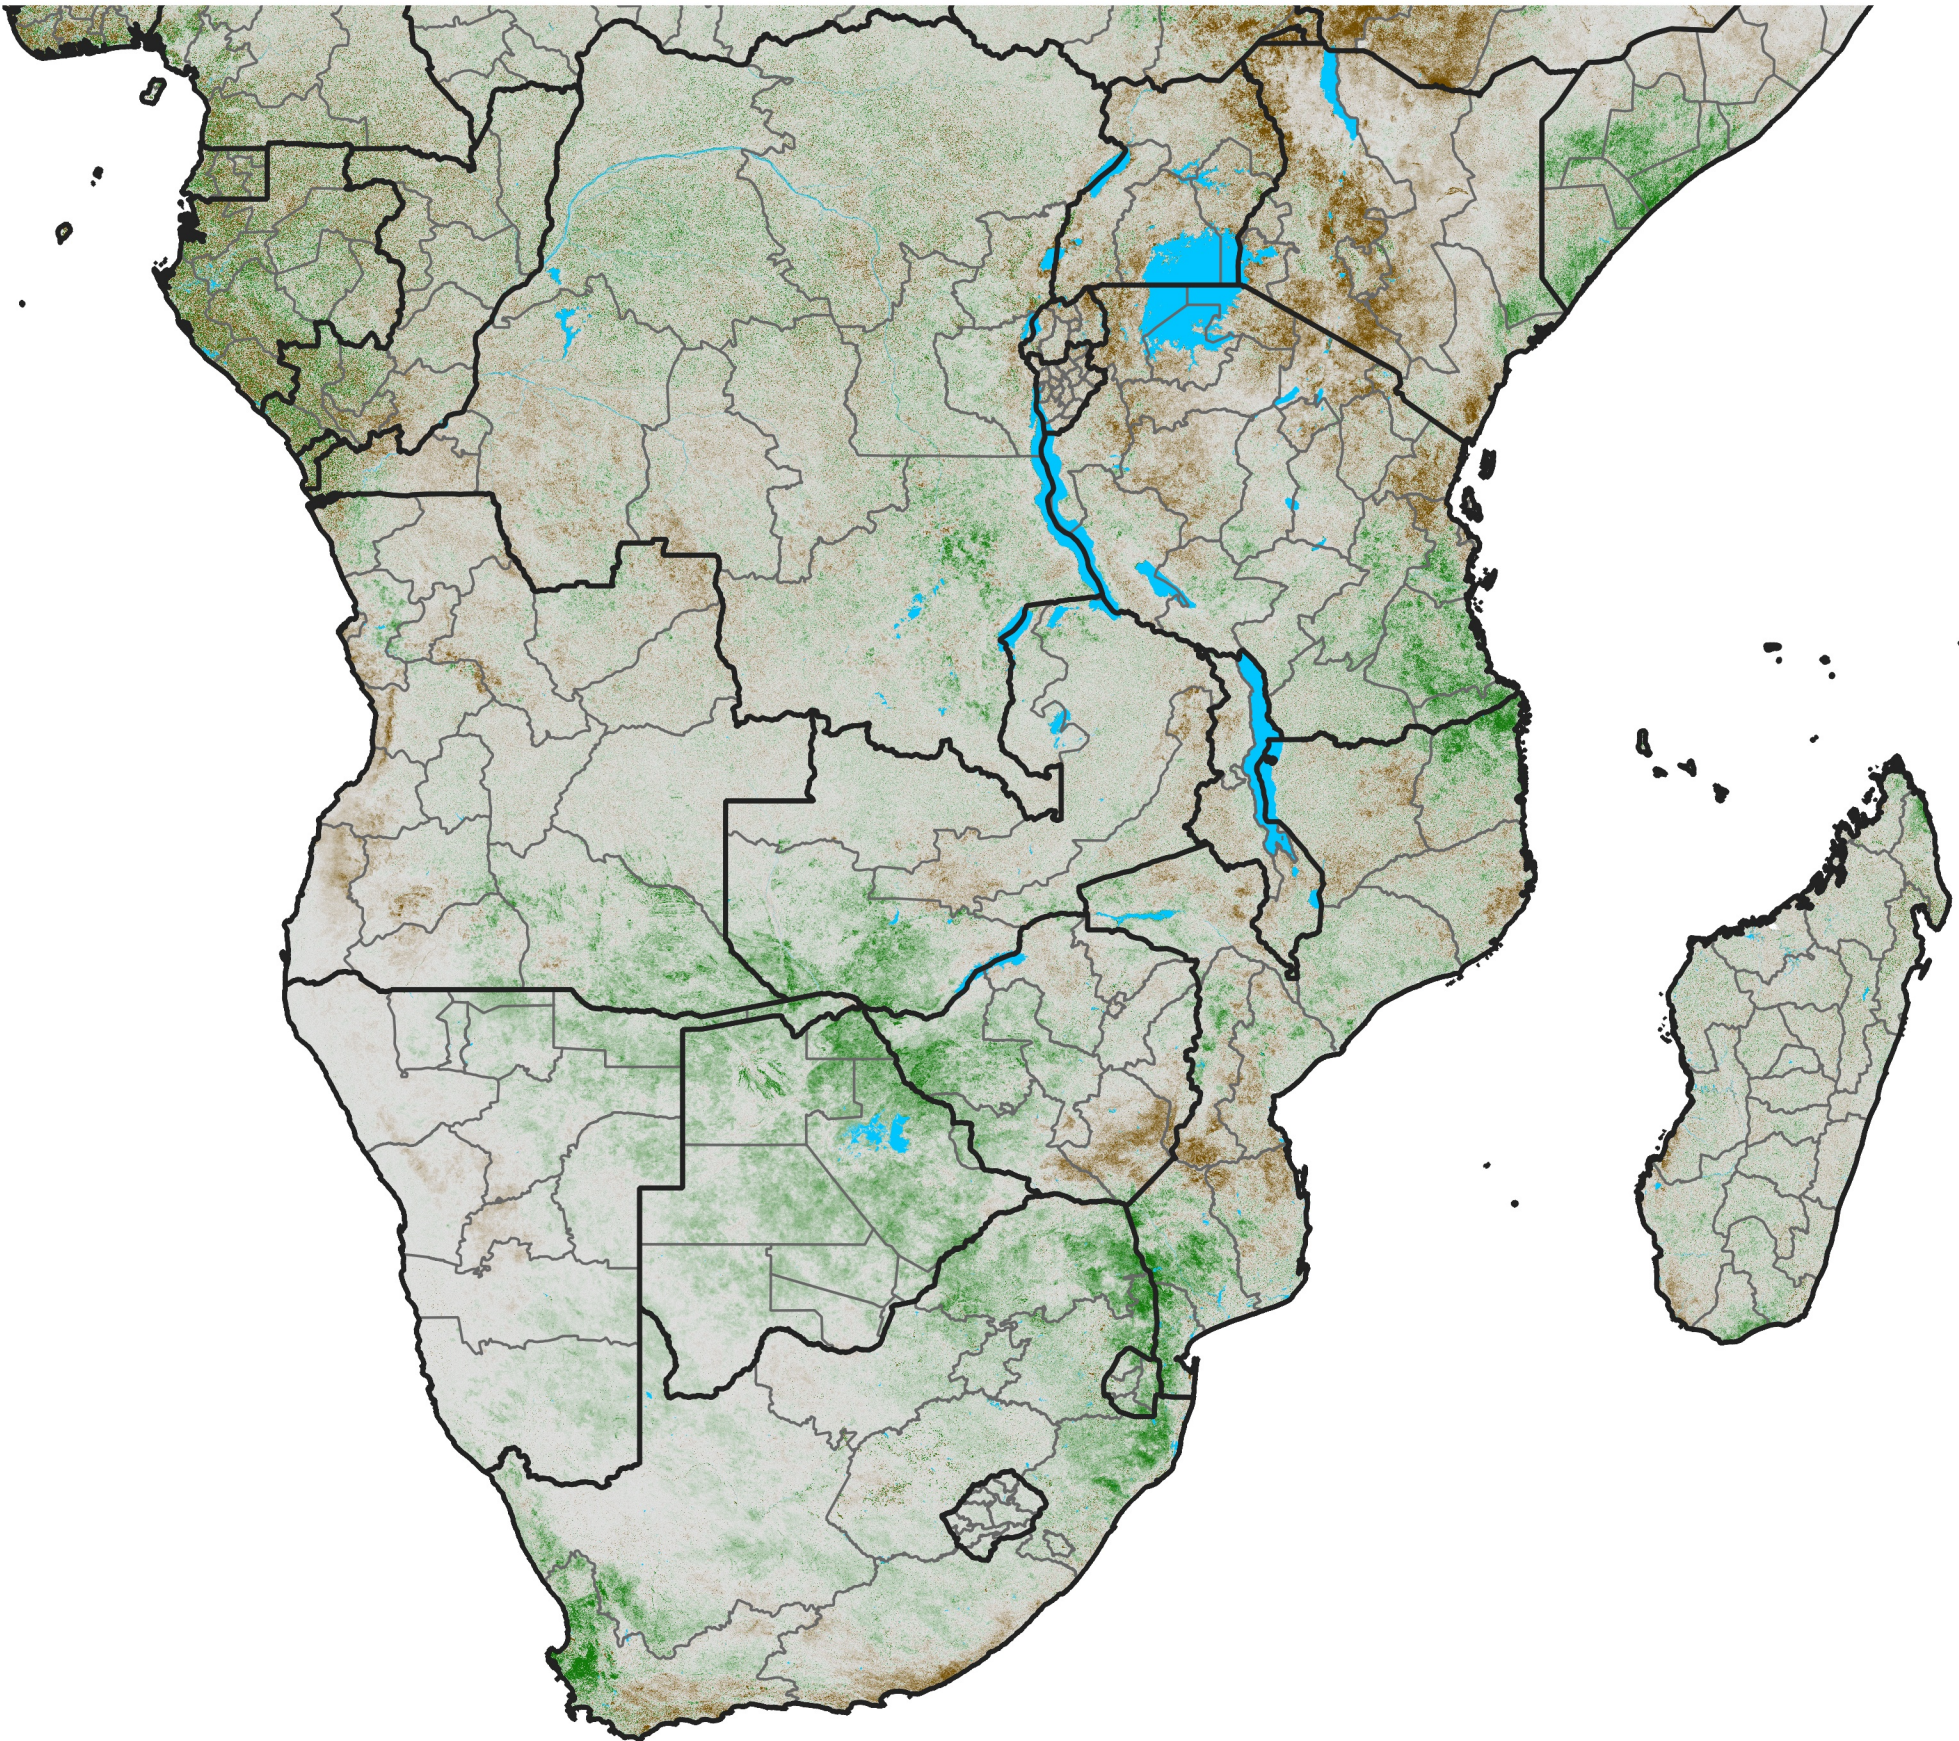

Southern Africa

NDVI Difference

2004 minus 2003

Period 22 / August 01 - 10, 2004

NDVI Difference

< -0.3 -0.2 -0.1 -0.05 0.05 0.1 0.2 >0.3

Negative

No Difference