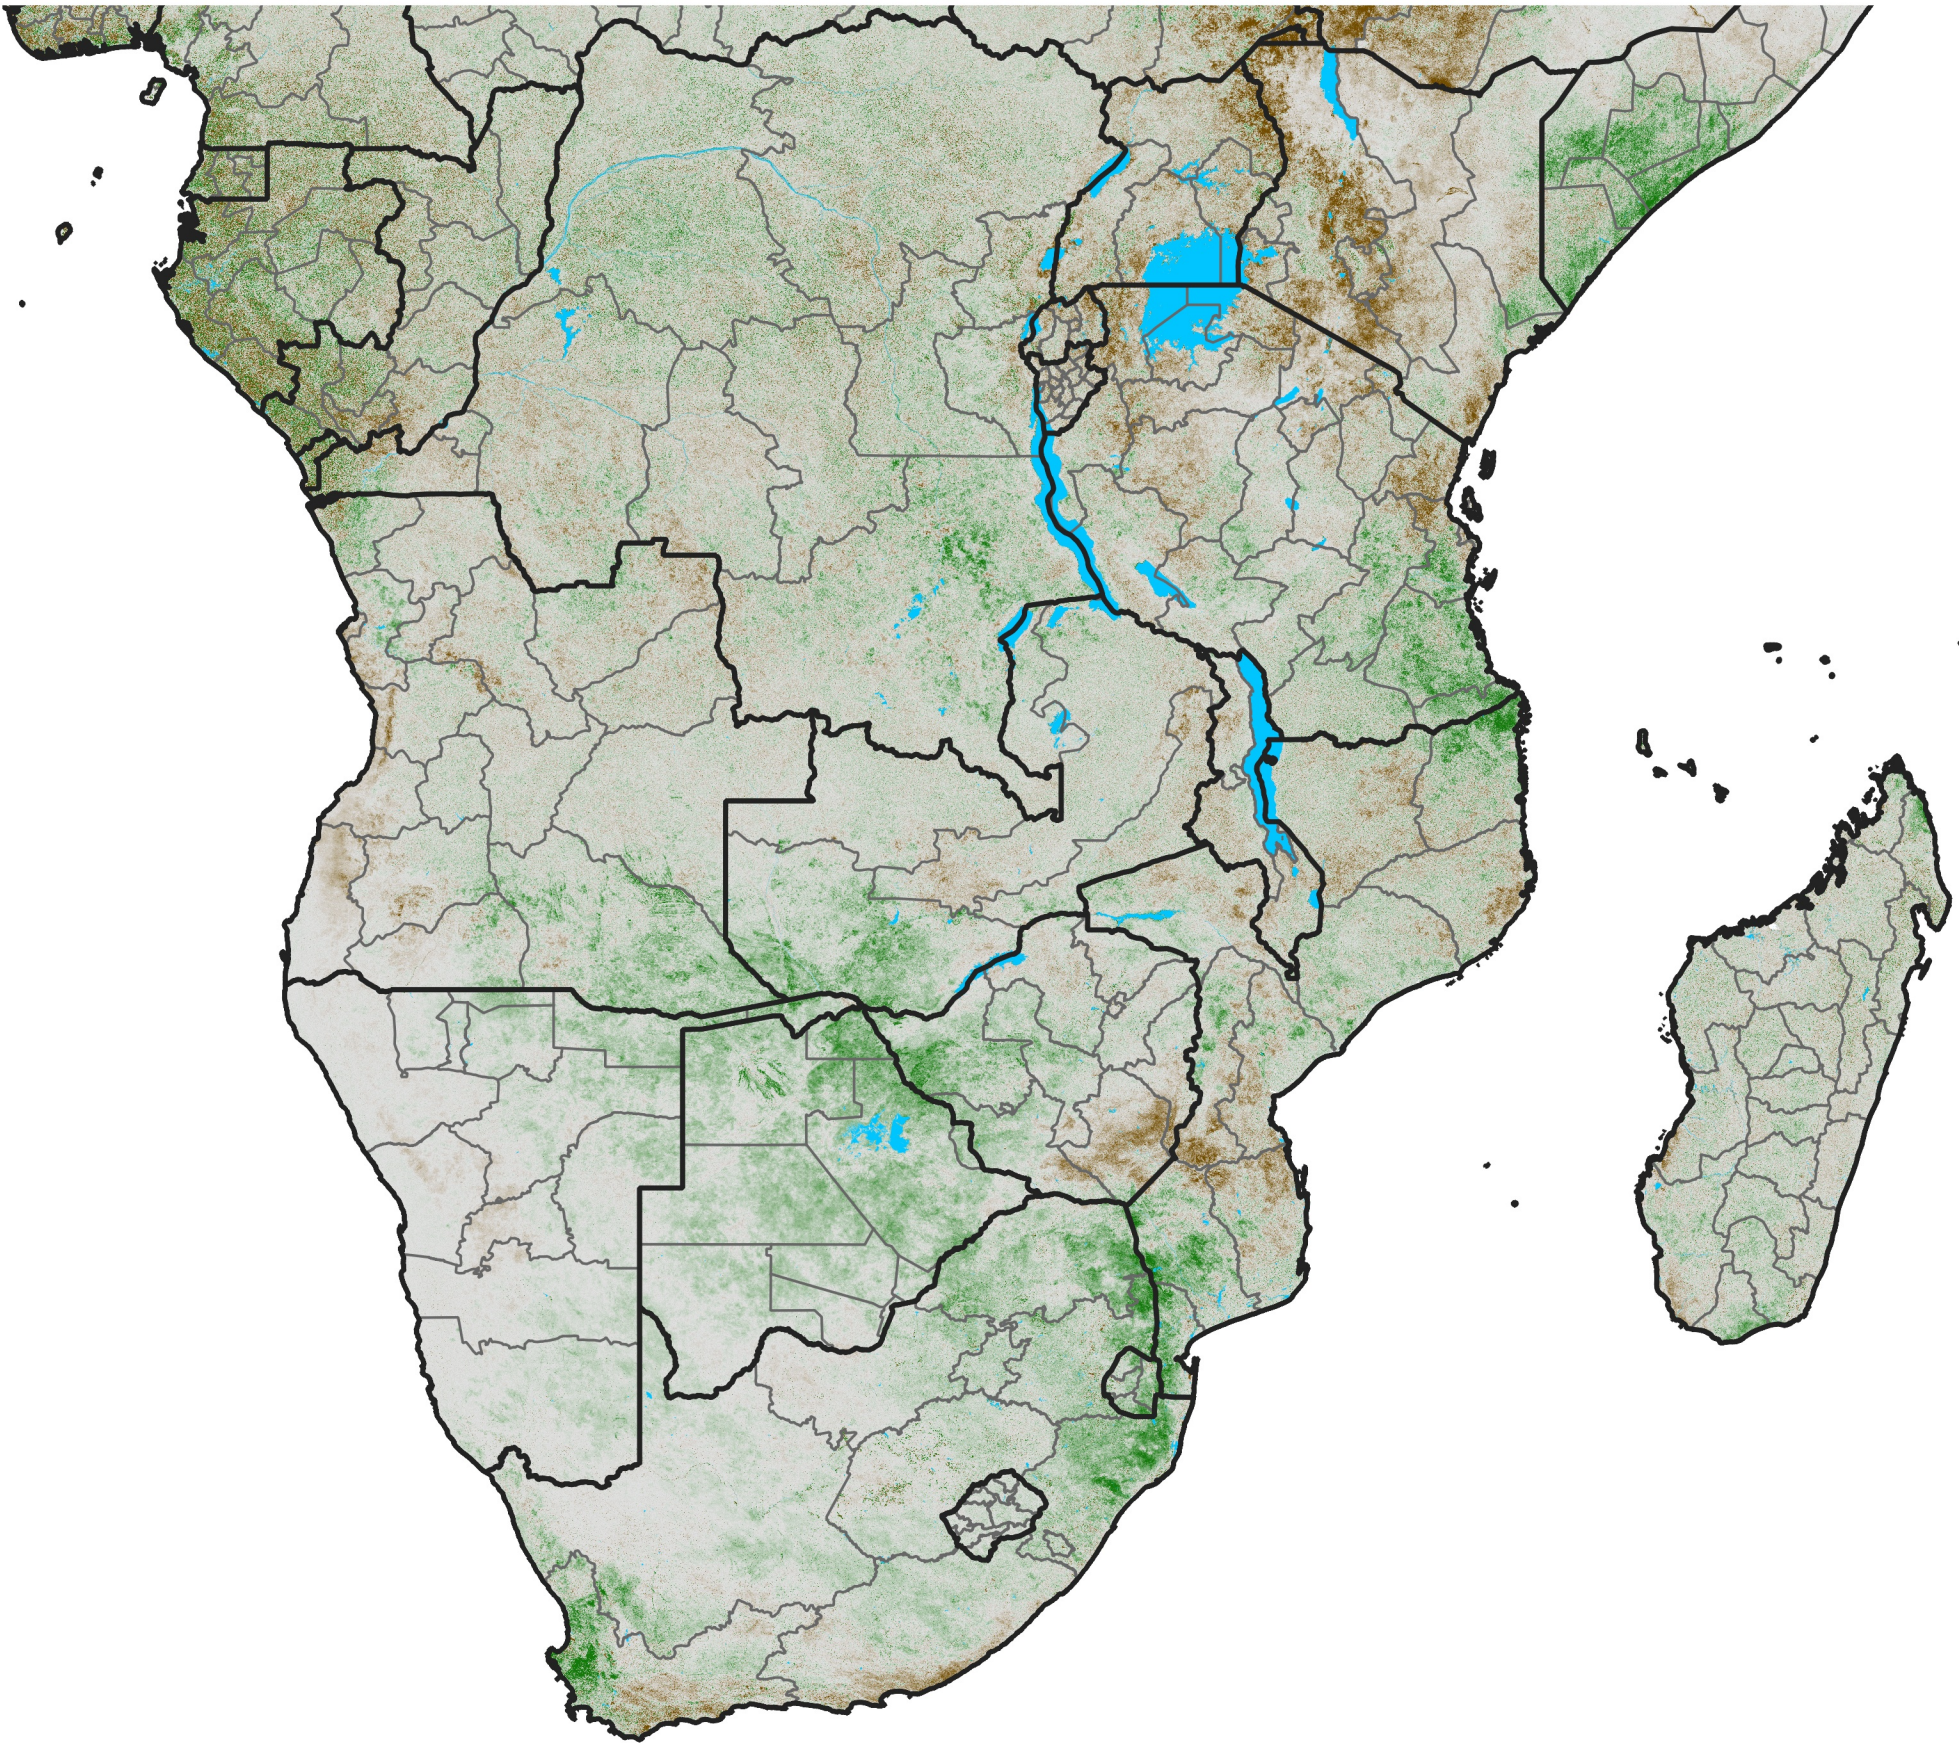

Southern Africa

NDVI Difference

2004 minus 2003

Period 23 / August 11 - 20, 2004

NDVI Difference

< -0.3 -0.2 -0.1 -0.05 0.05 0.1 0.2 >0.3

Negative

No Difference