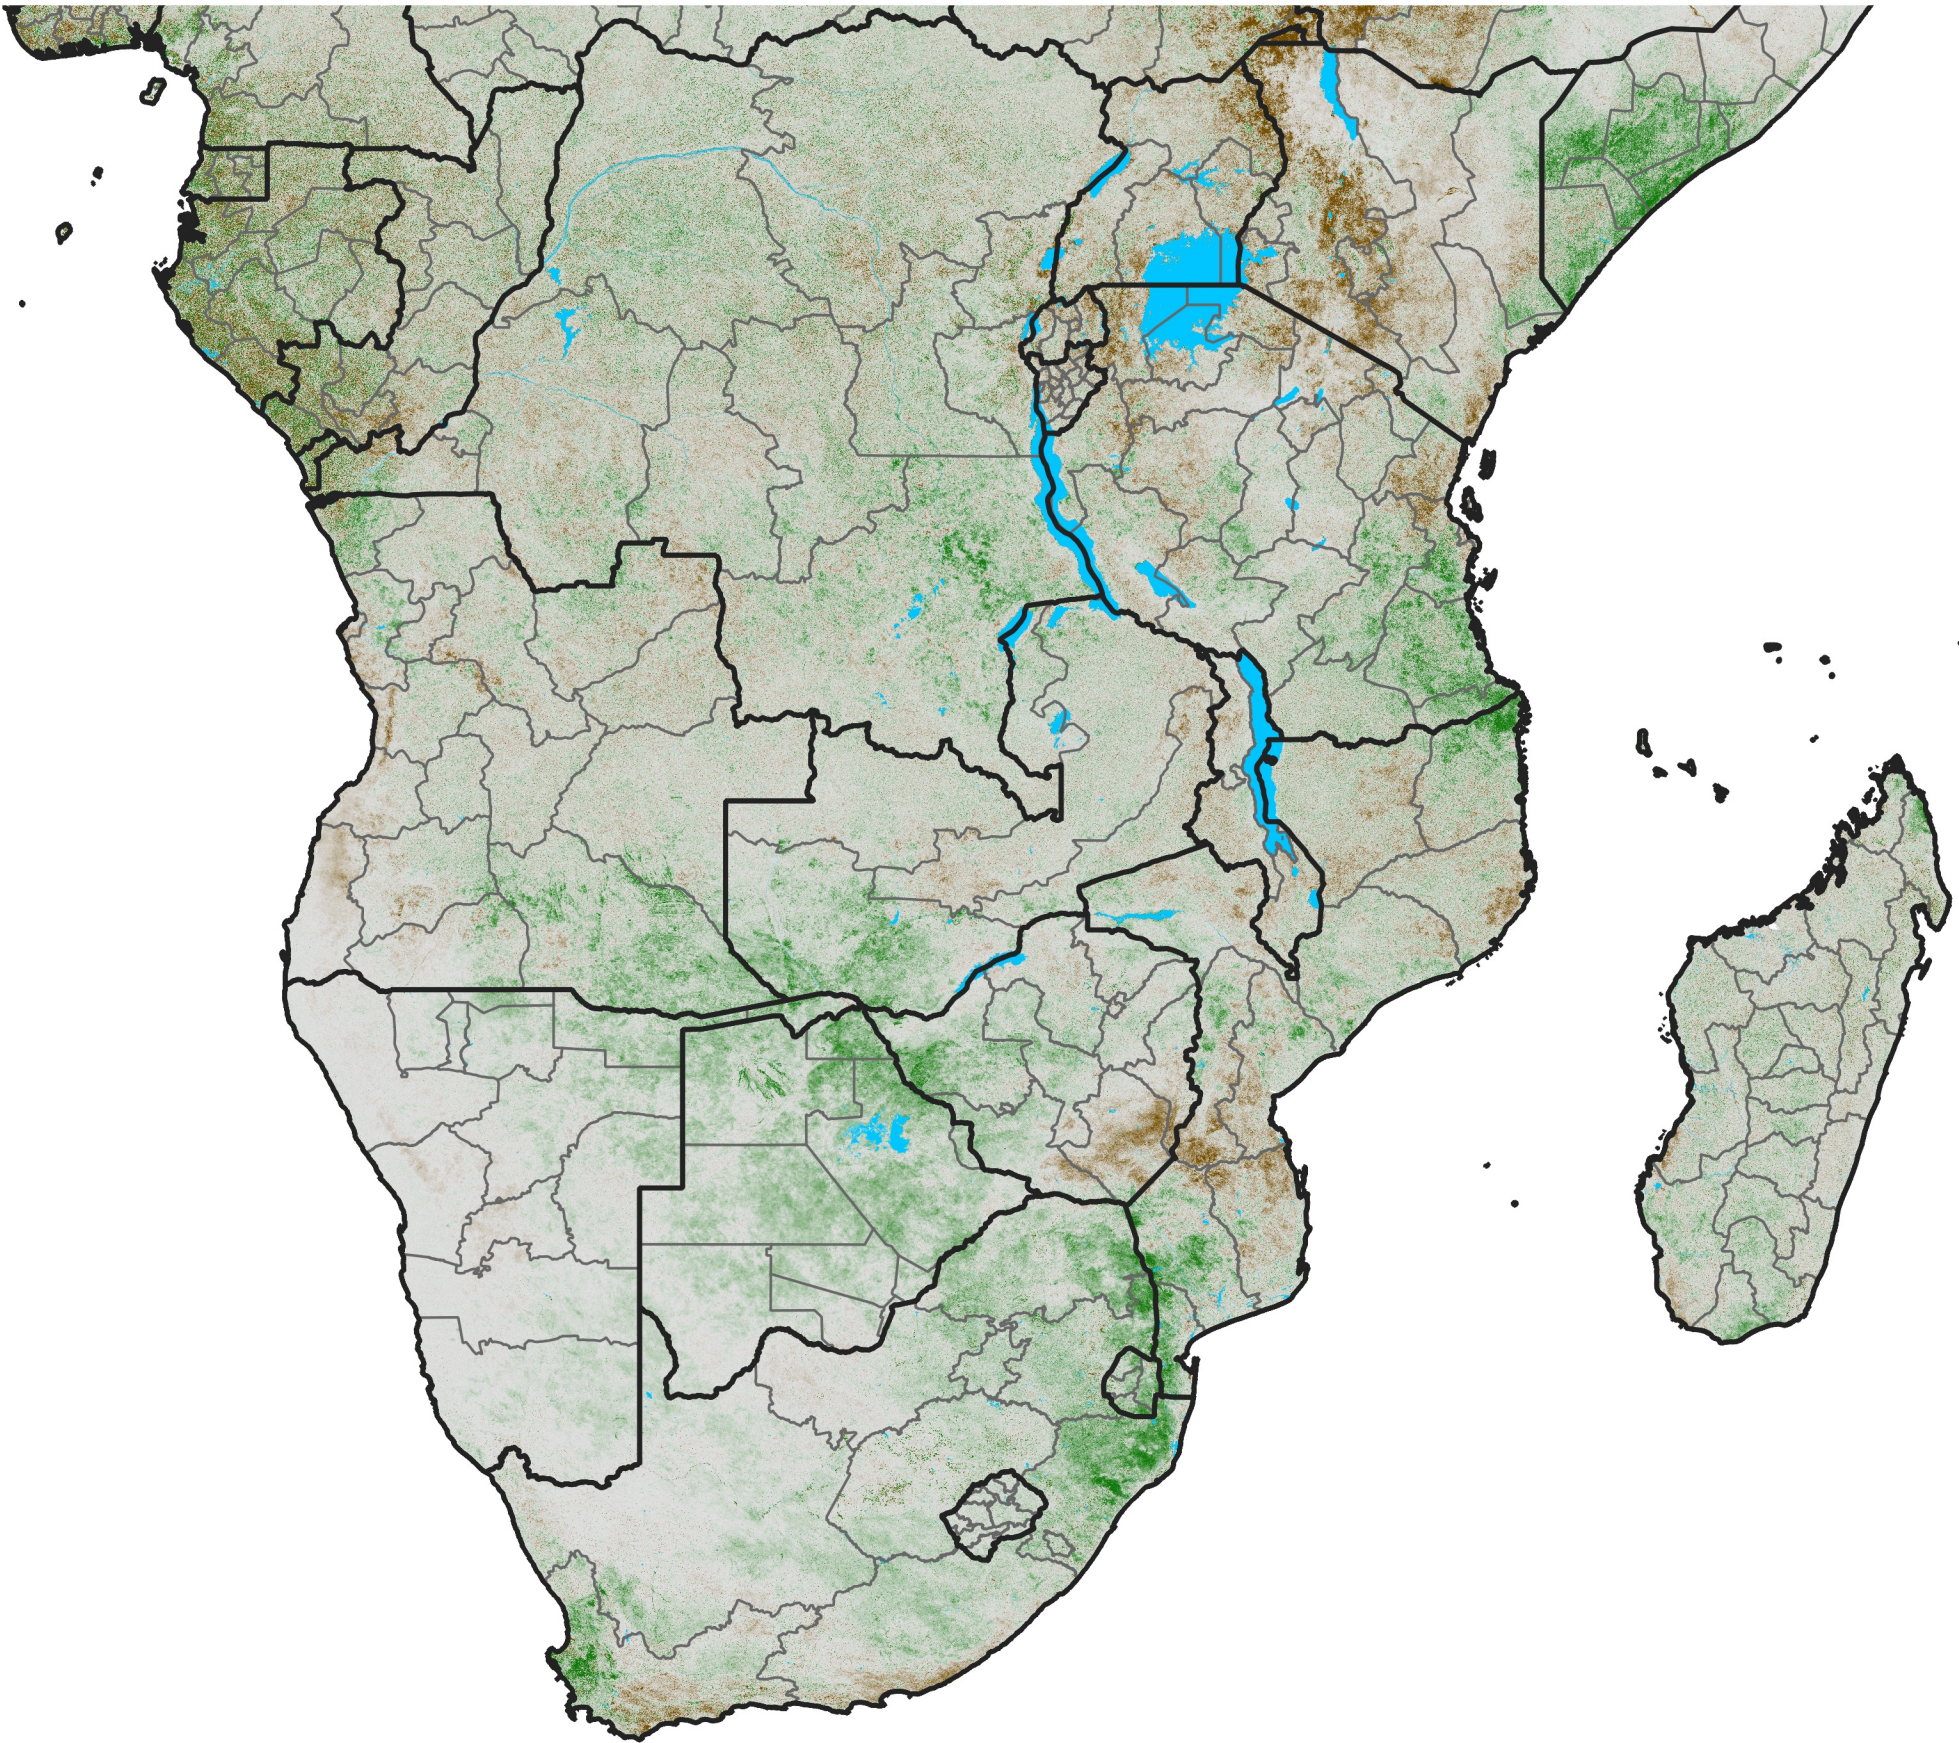

Southern Africa

NDVI Difference

2004 minus 2003

Period 24 / August 21 - 31, 2004

NDVI Difference

<math>< -0.3</math> -0.2 -0.1 -0.05 0.05 0.1 0.2 > 0.3

Negative

No Difference