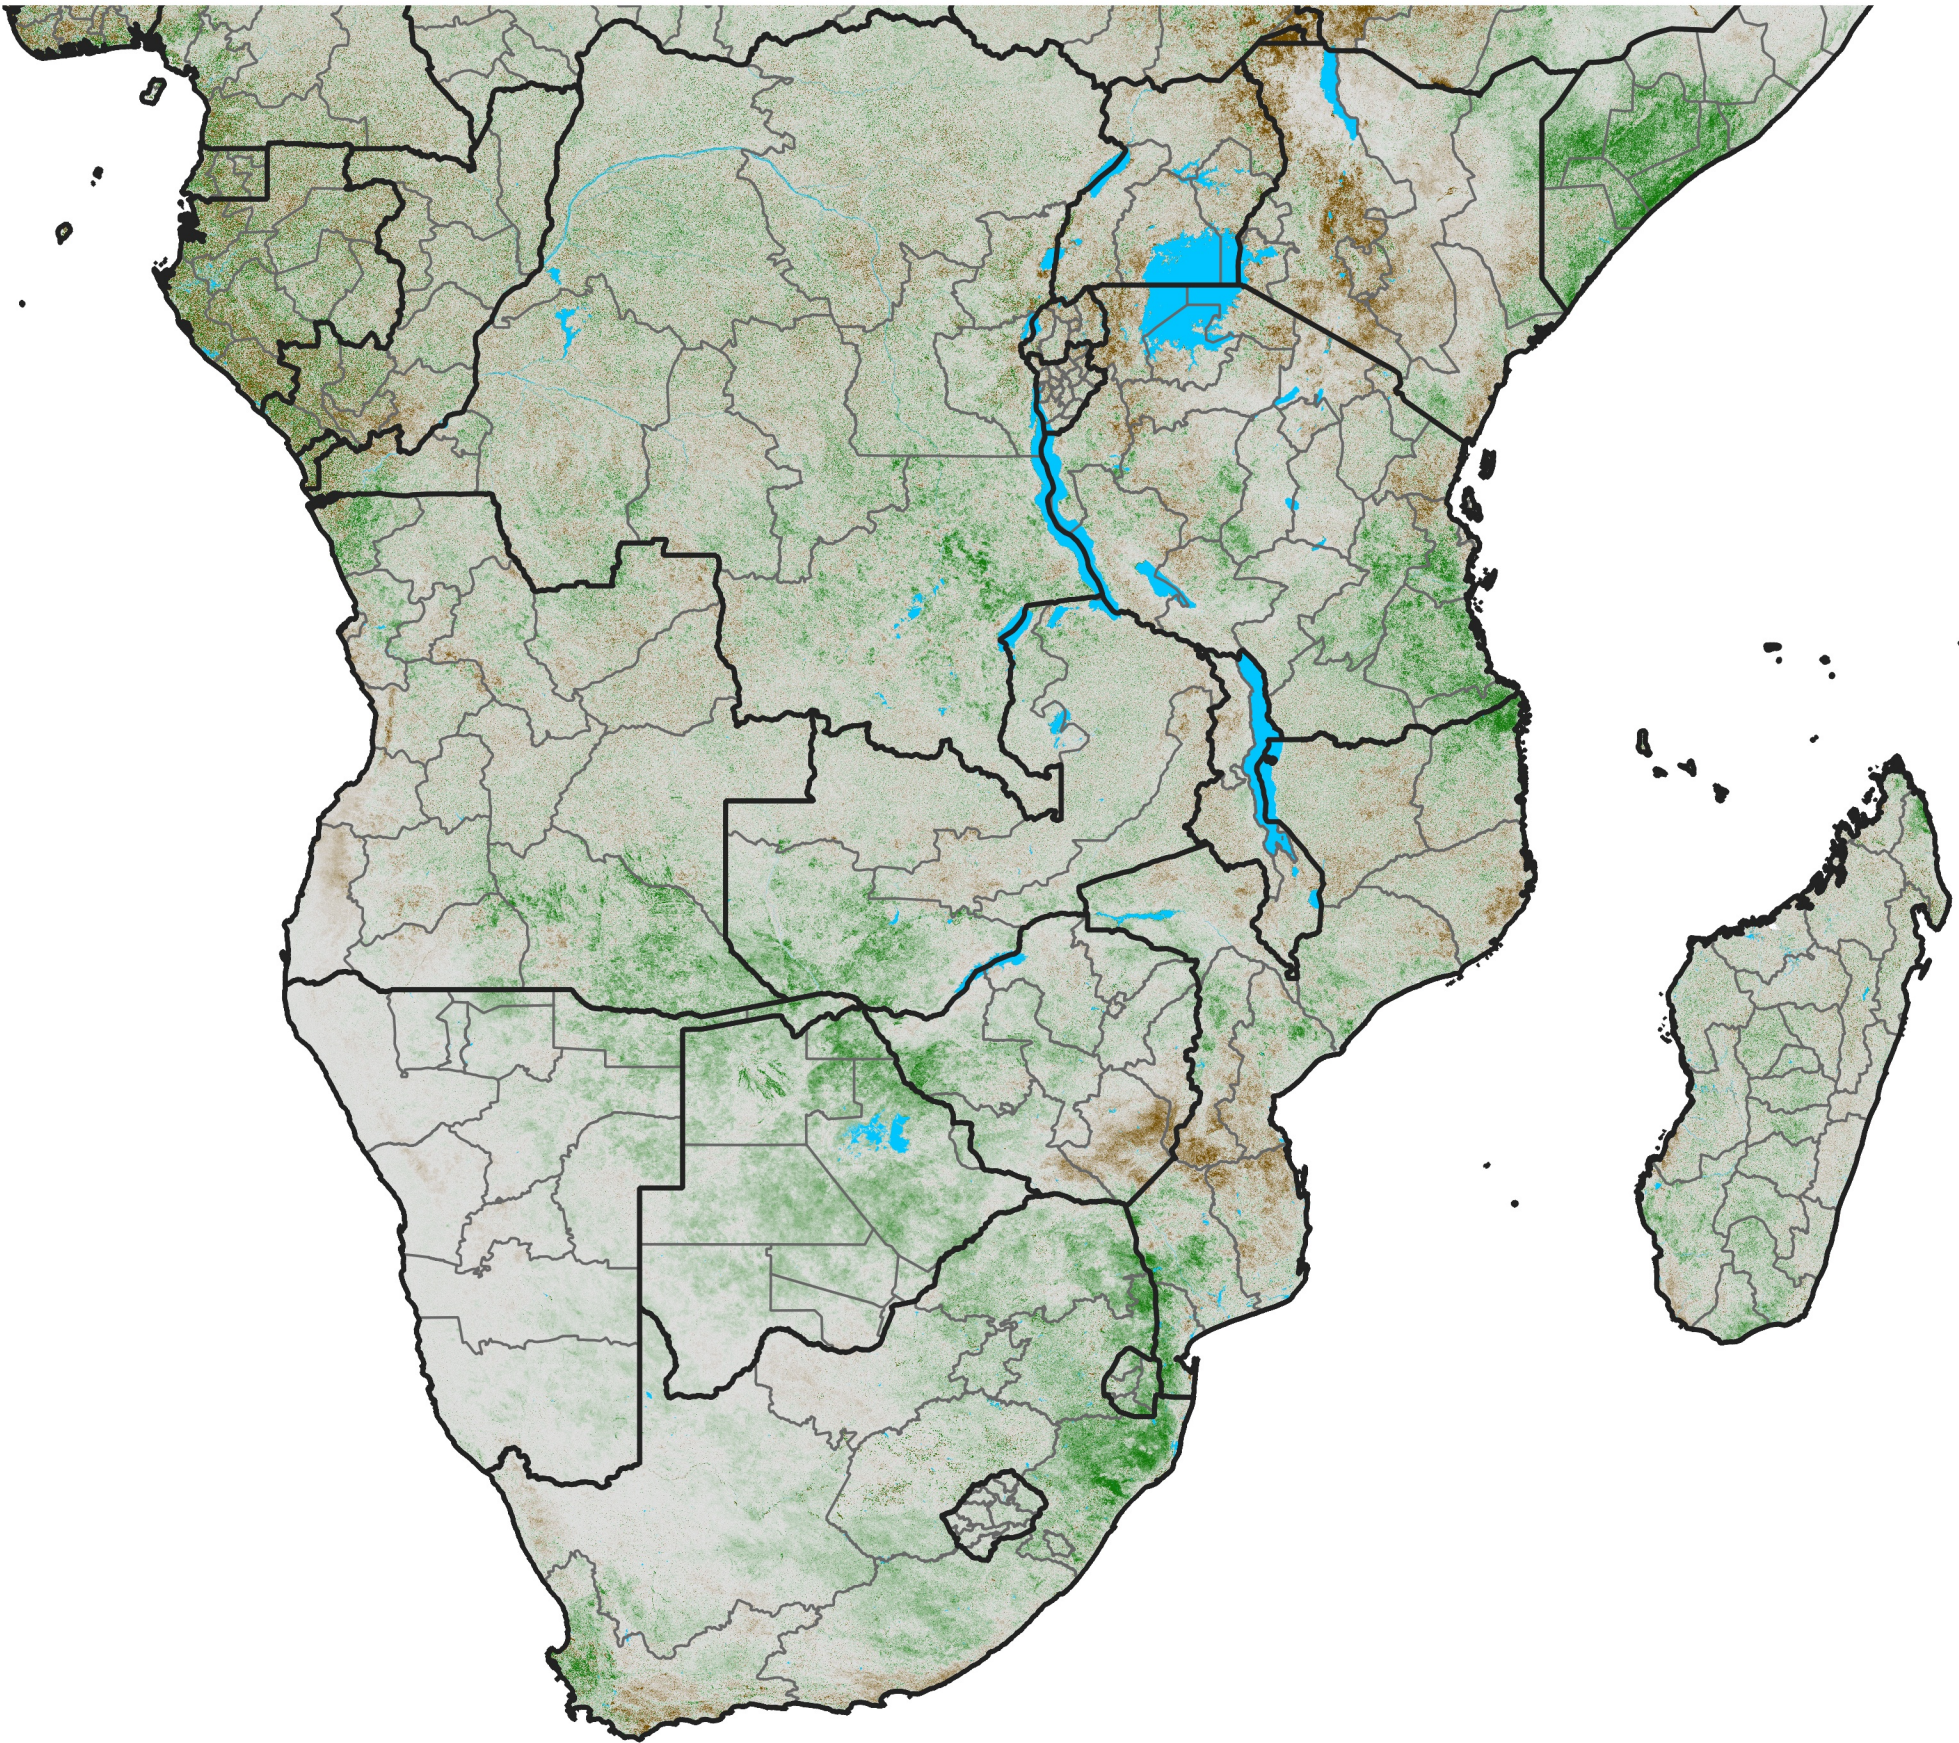

Southern Africa

NDVI Difference

2004 minus 2003

Period 25 / September 01 - 10, 2004

NDVI Difference

< -0.3 -0.2 -0.1 -0.05 0.05 0.1 0.2 >0.3

Negative

No Difference