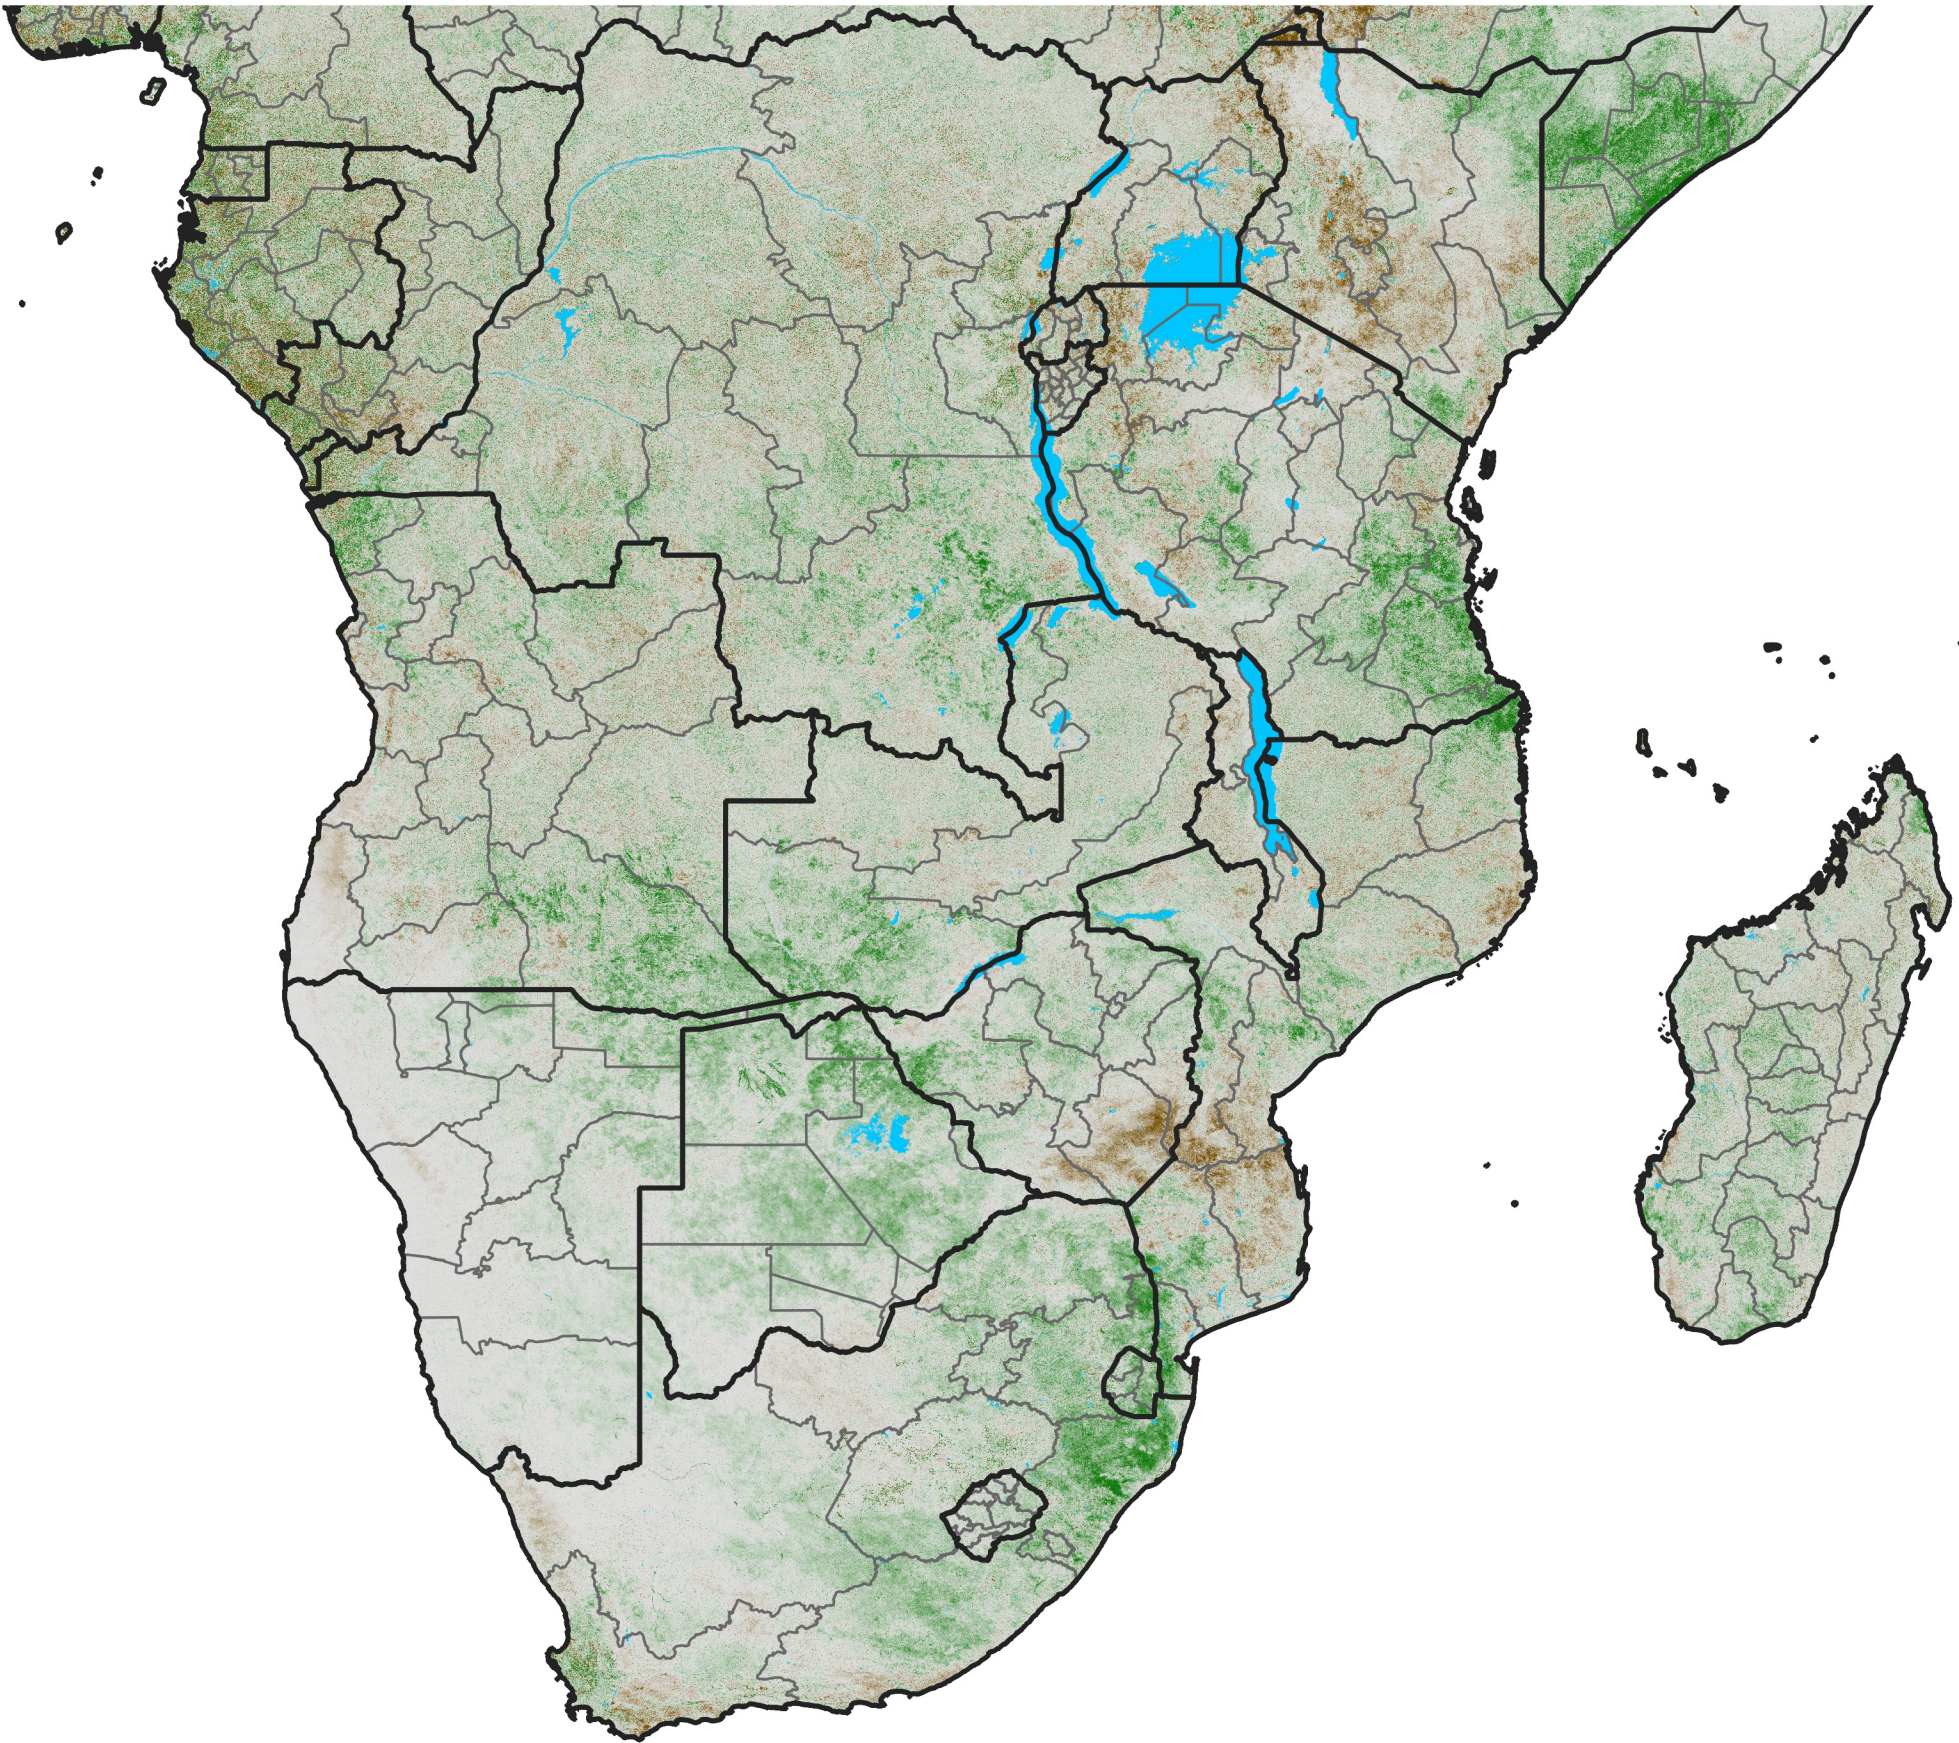

Southern Africa

NDVI Difference

2004 minus 2003

Period 26 / September 11 - 20, 2004

NDVI Difference

< -0.3 -0.2 -0.1 -0.05 0.05 0.1 0.2 >0.3

Negative

No Difference