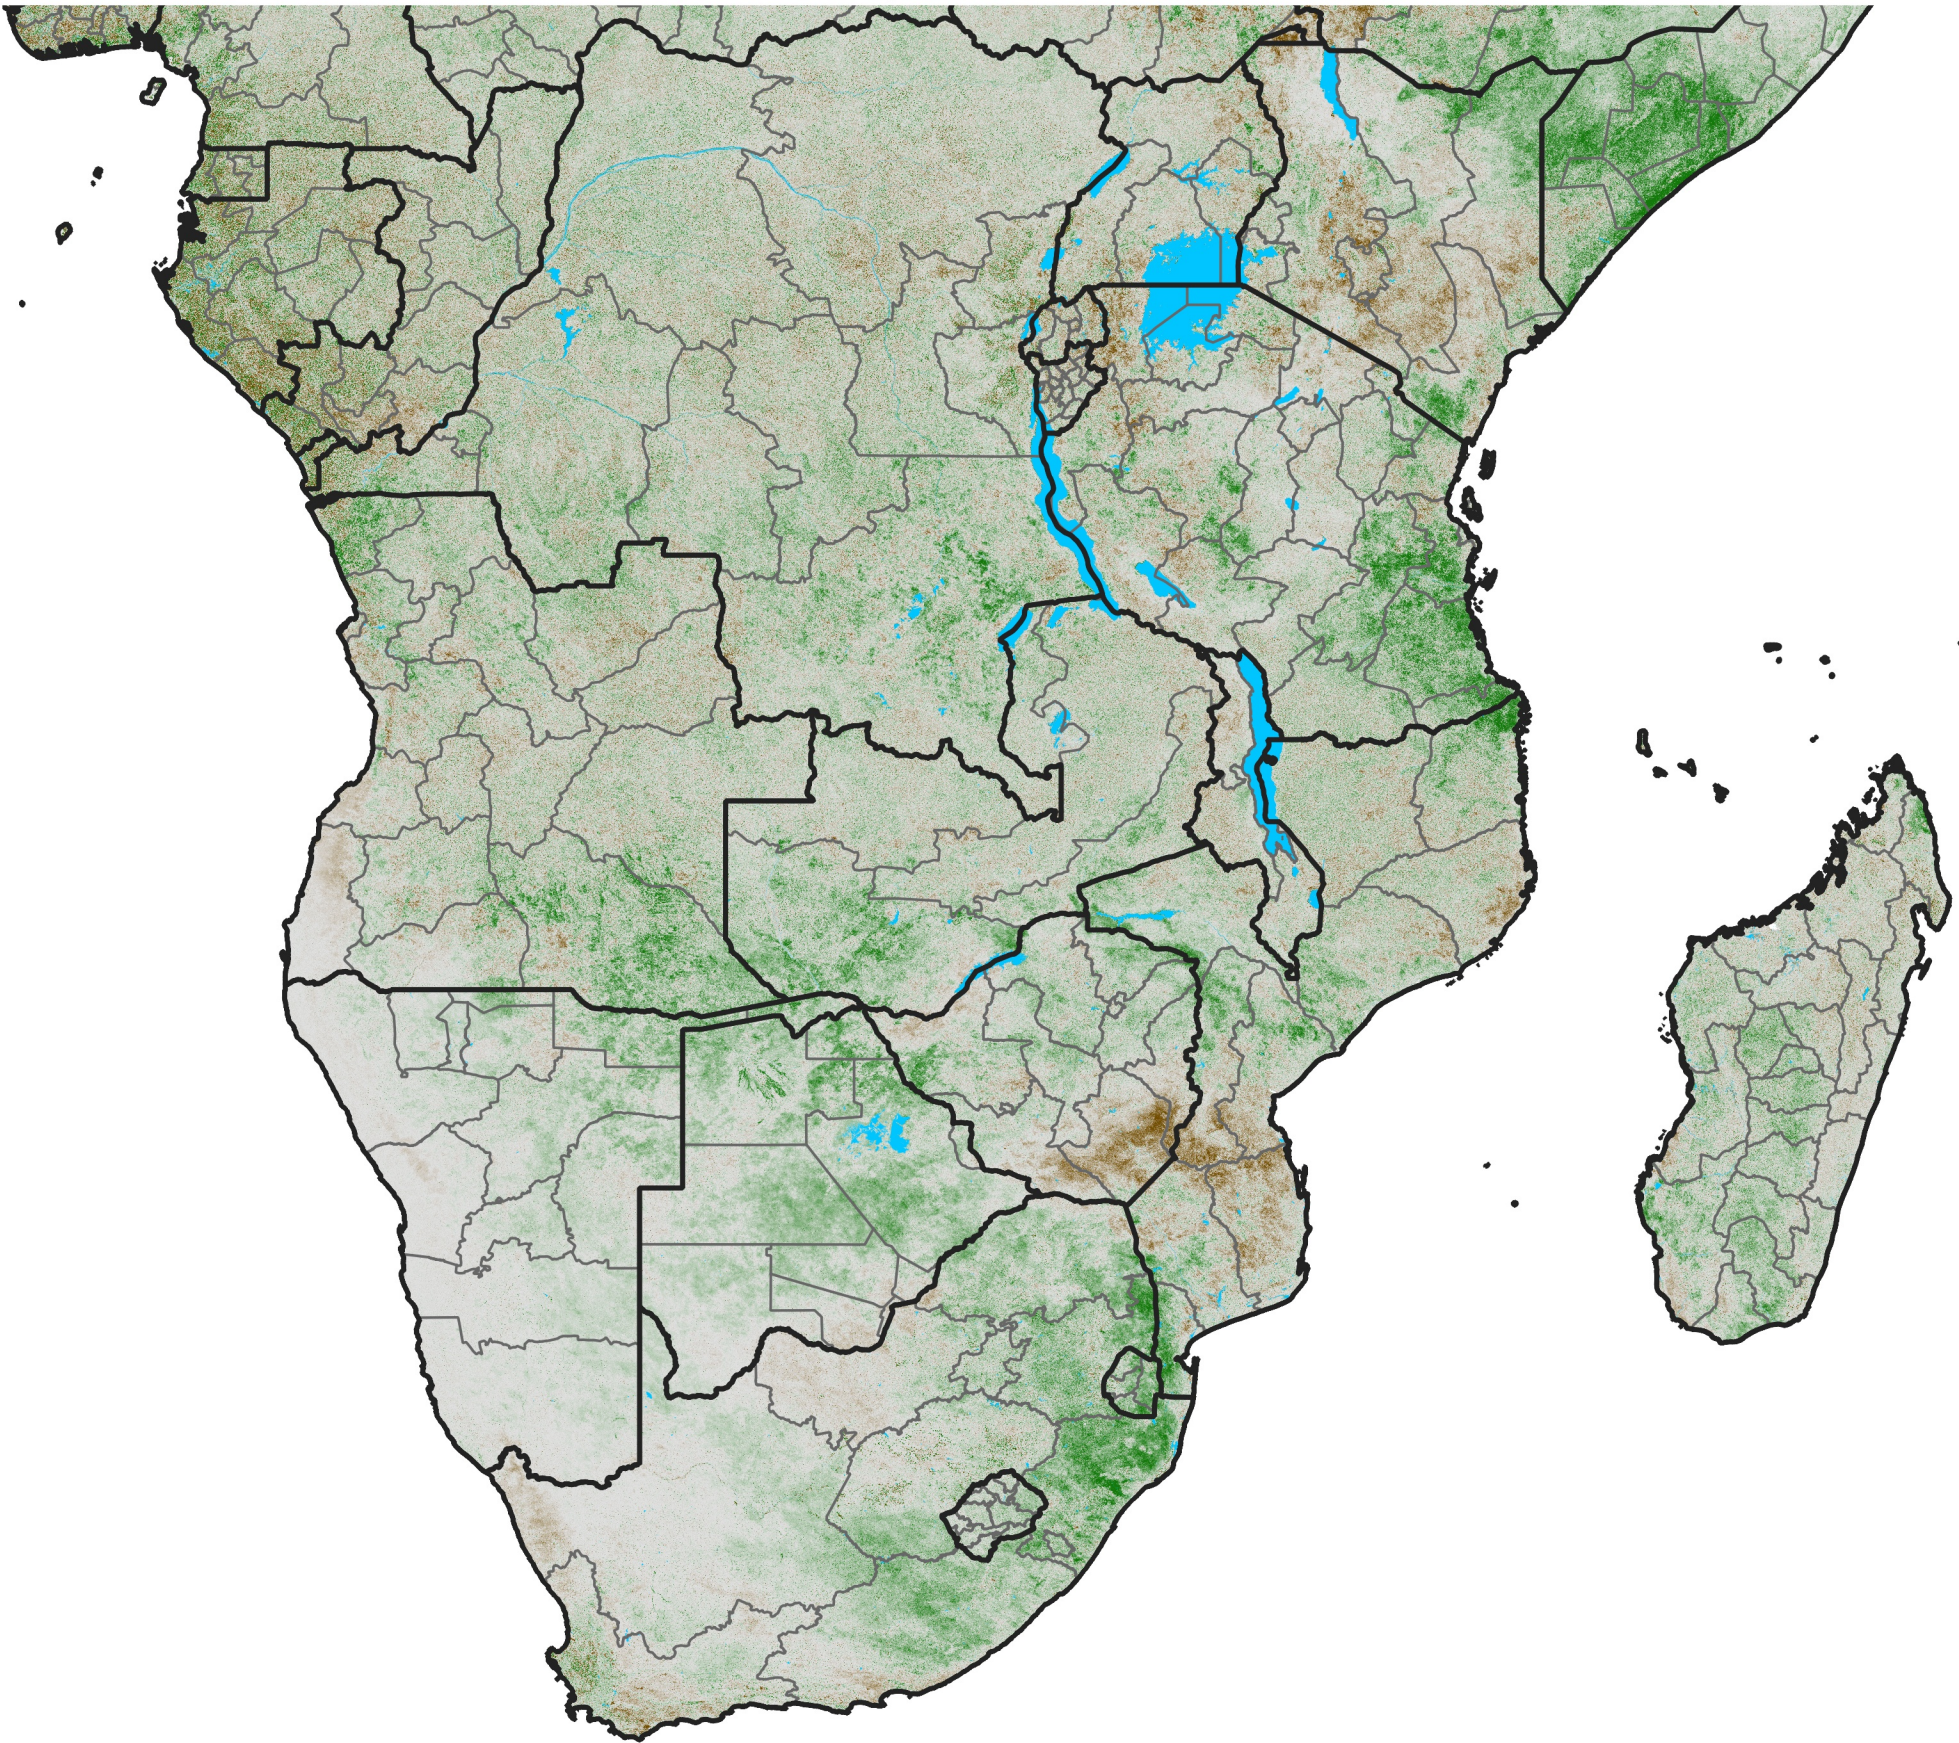

Southern Africa

NDVI Difference

2004 minus 2003

Period 27 / September 21 - 30, 2004

NDVI Difference

< -0.3 -0.2 -0.1 -0.05 0.05 0.1 0.2 >0.3

Negative

No Difference