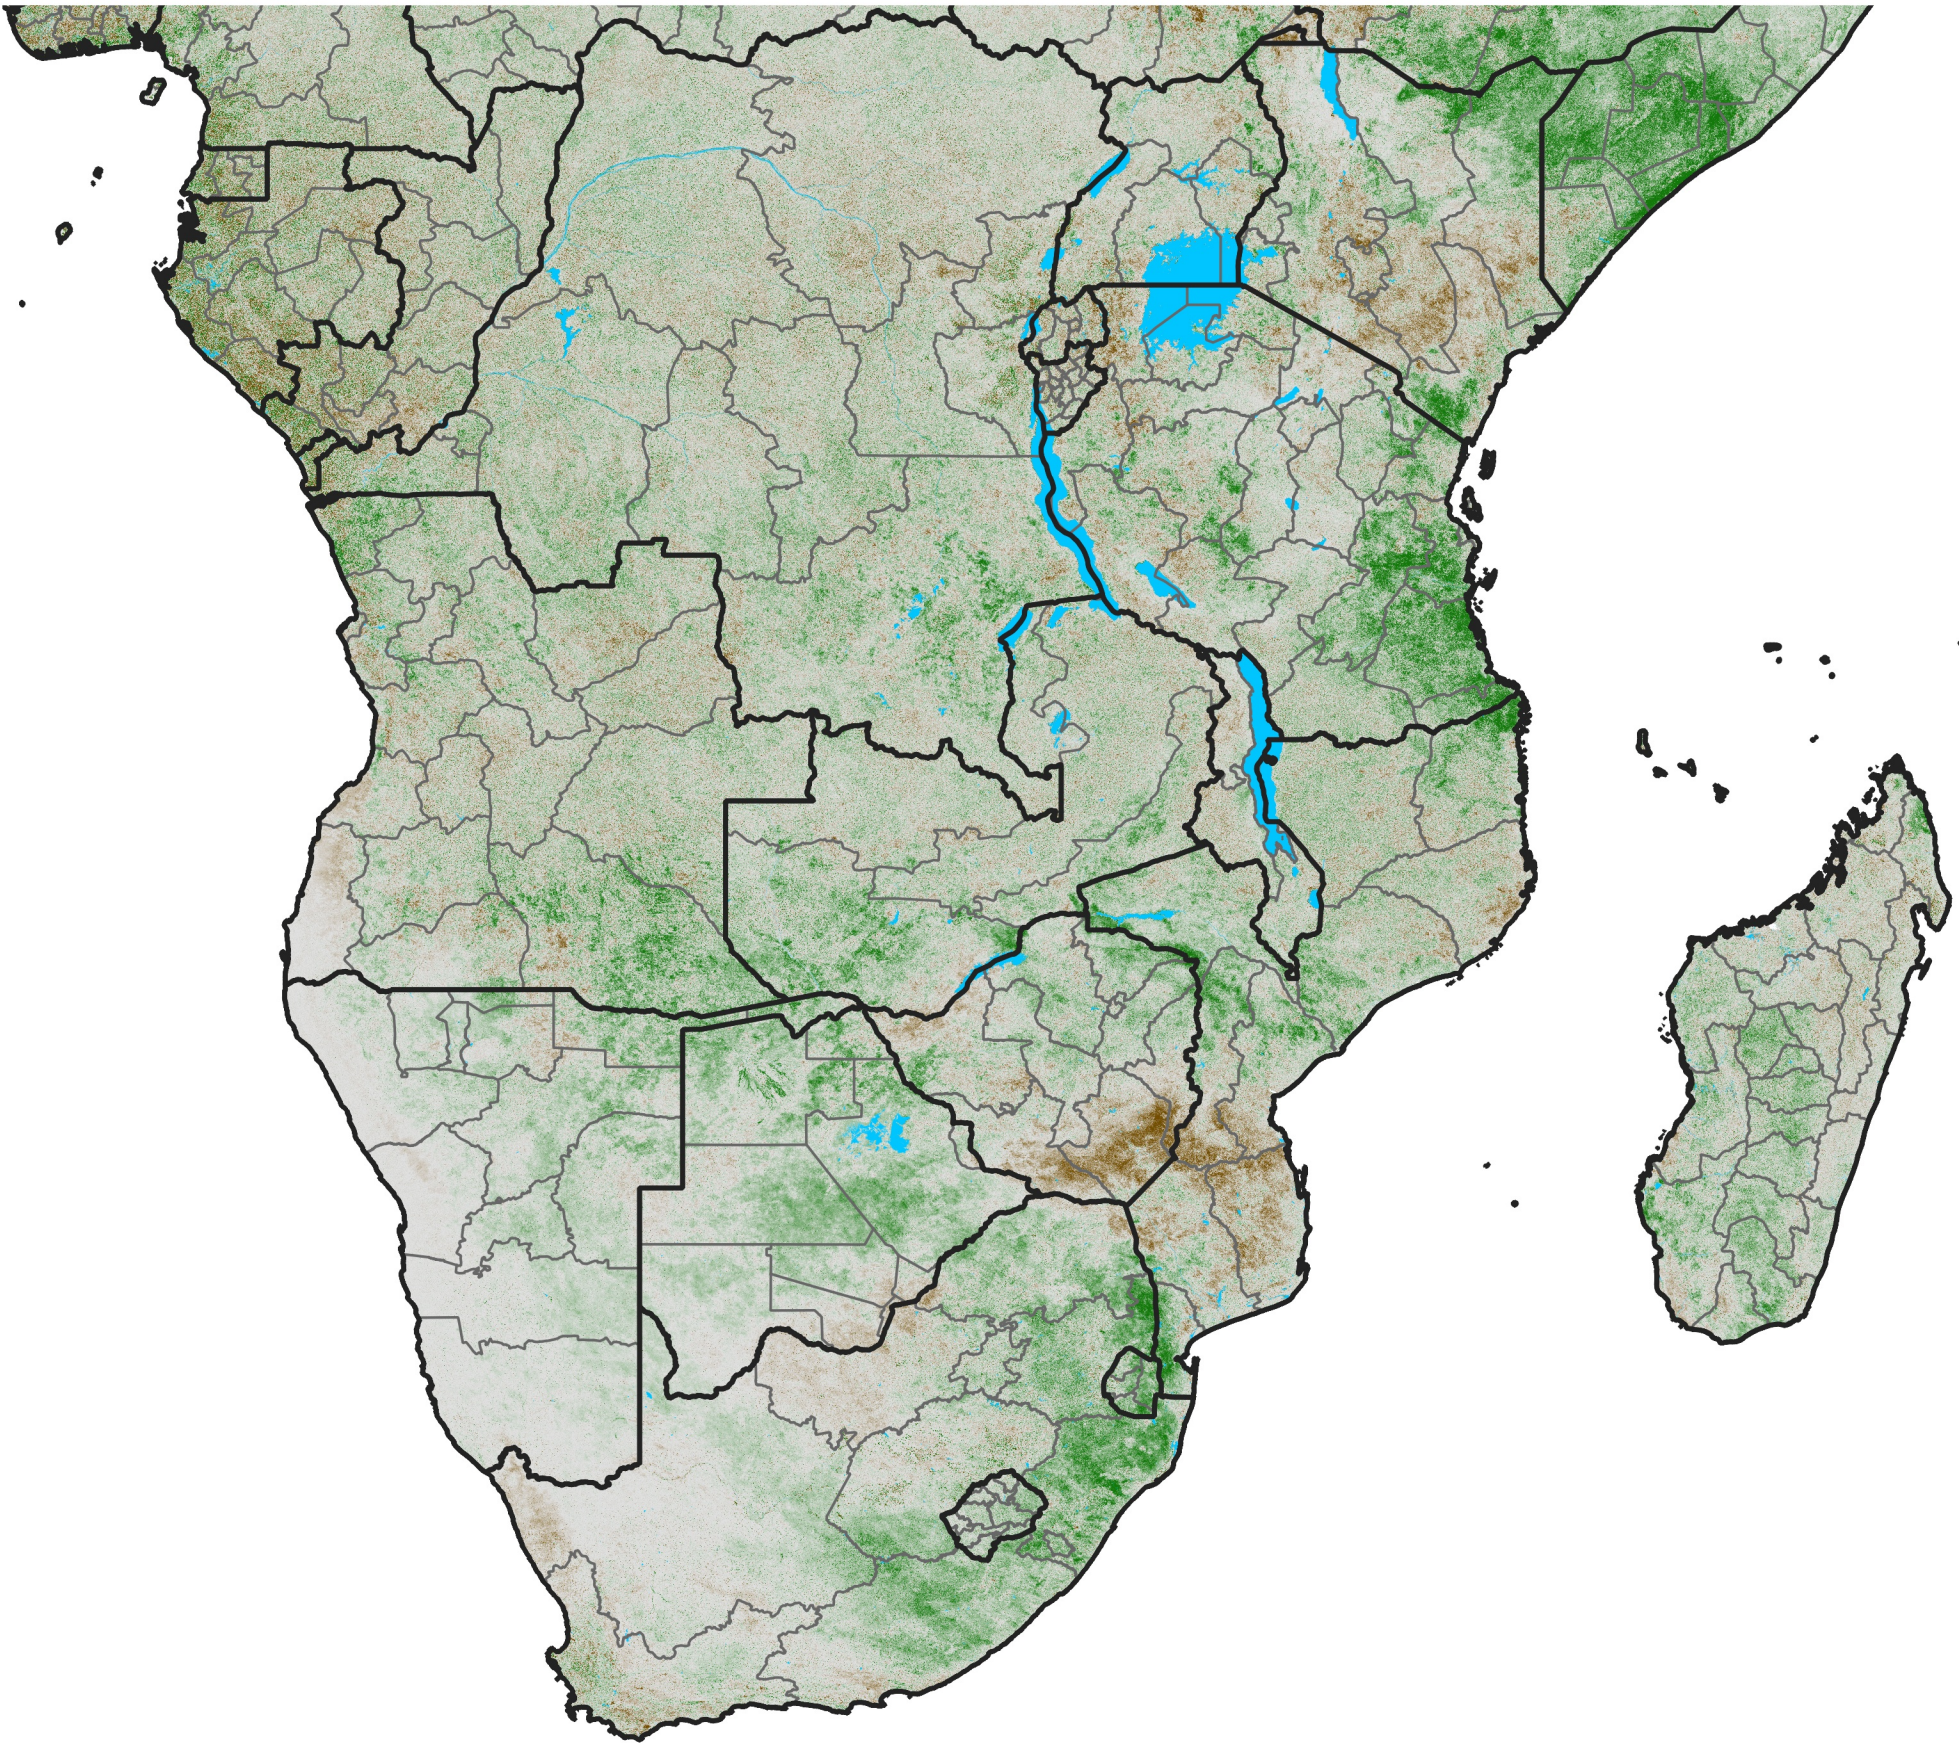

Southern Africa

NDVI Difference

2004 minus 2003

Period 28 / October 01 - 10, 2004

NDVI Difference

< -0.3 -0.2 -0.1 -0.05 0.05 0.1 0.2 >0.3

Negative

No Difference