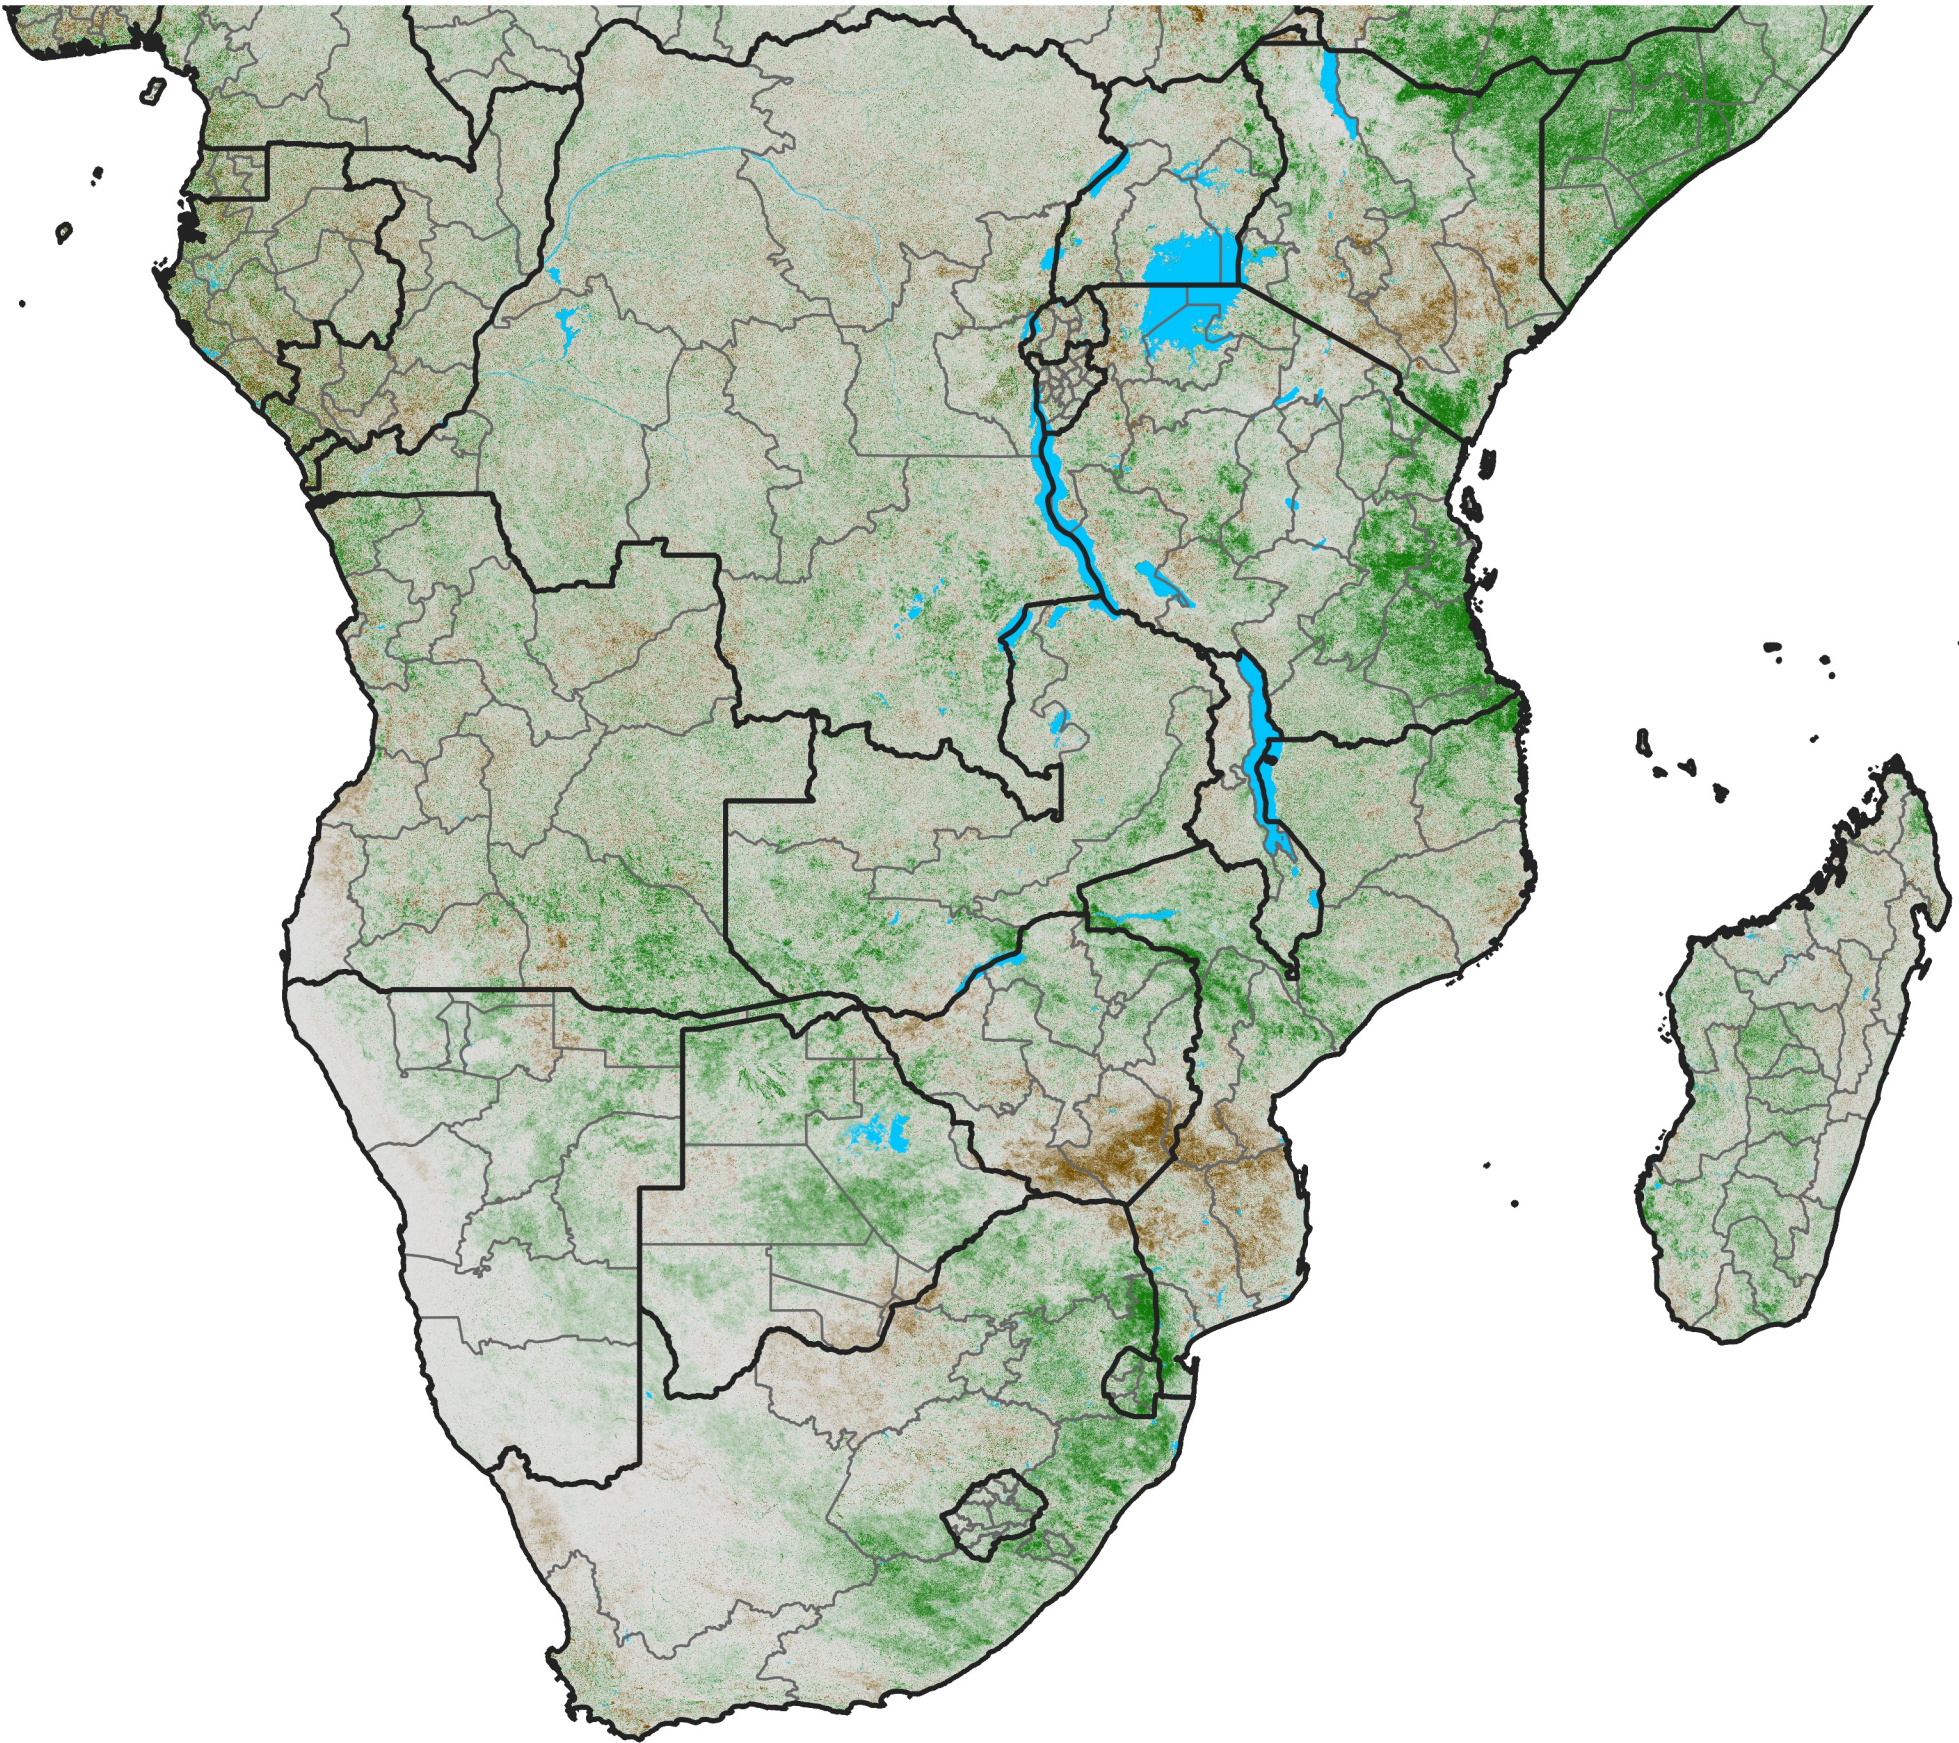

Southern Africa

NDVI Difference

2004 minus 2003

Period 29 / October 11 - 20, 2004

NDVI Difference

< -0.3 -0.2 -0.1 -0.05 0.05 0.1 0.2 >0.3

Negative

No Difference