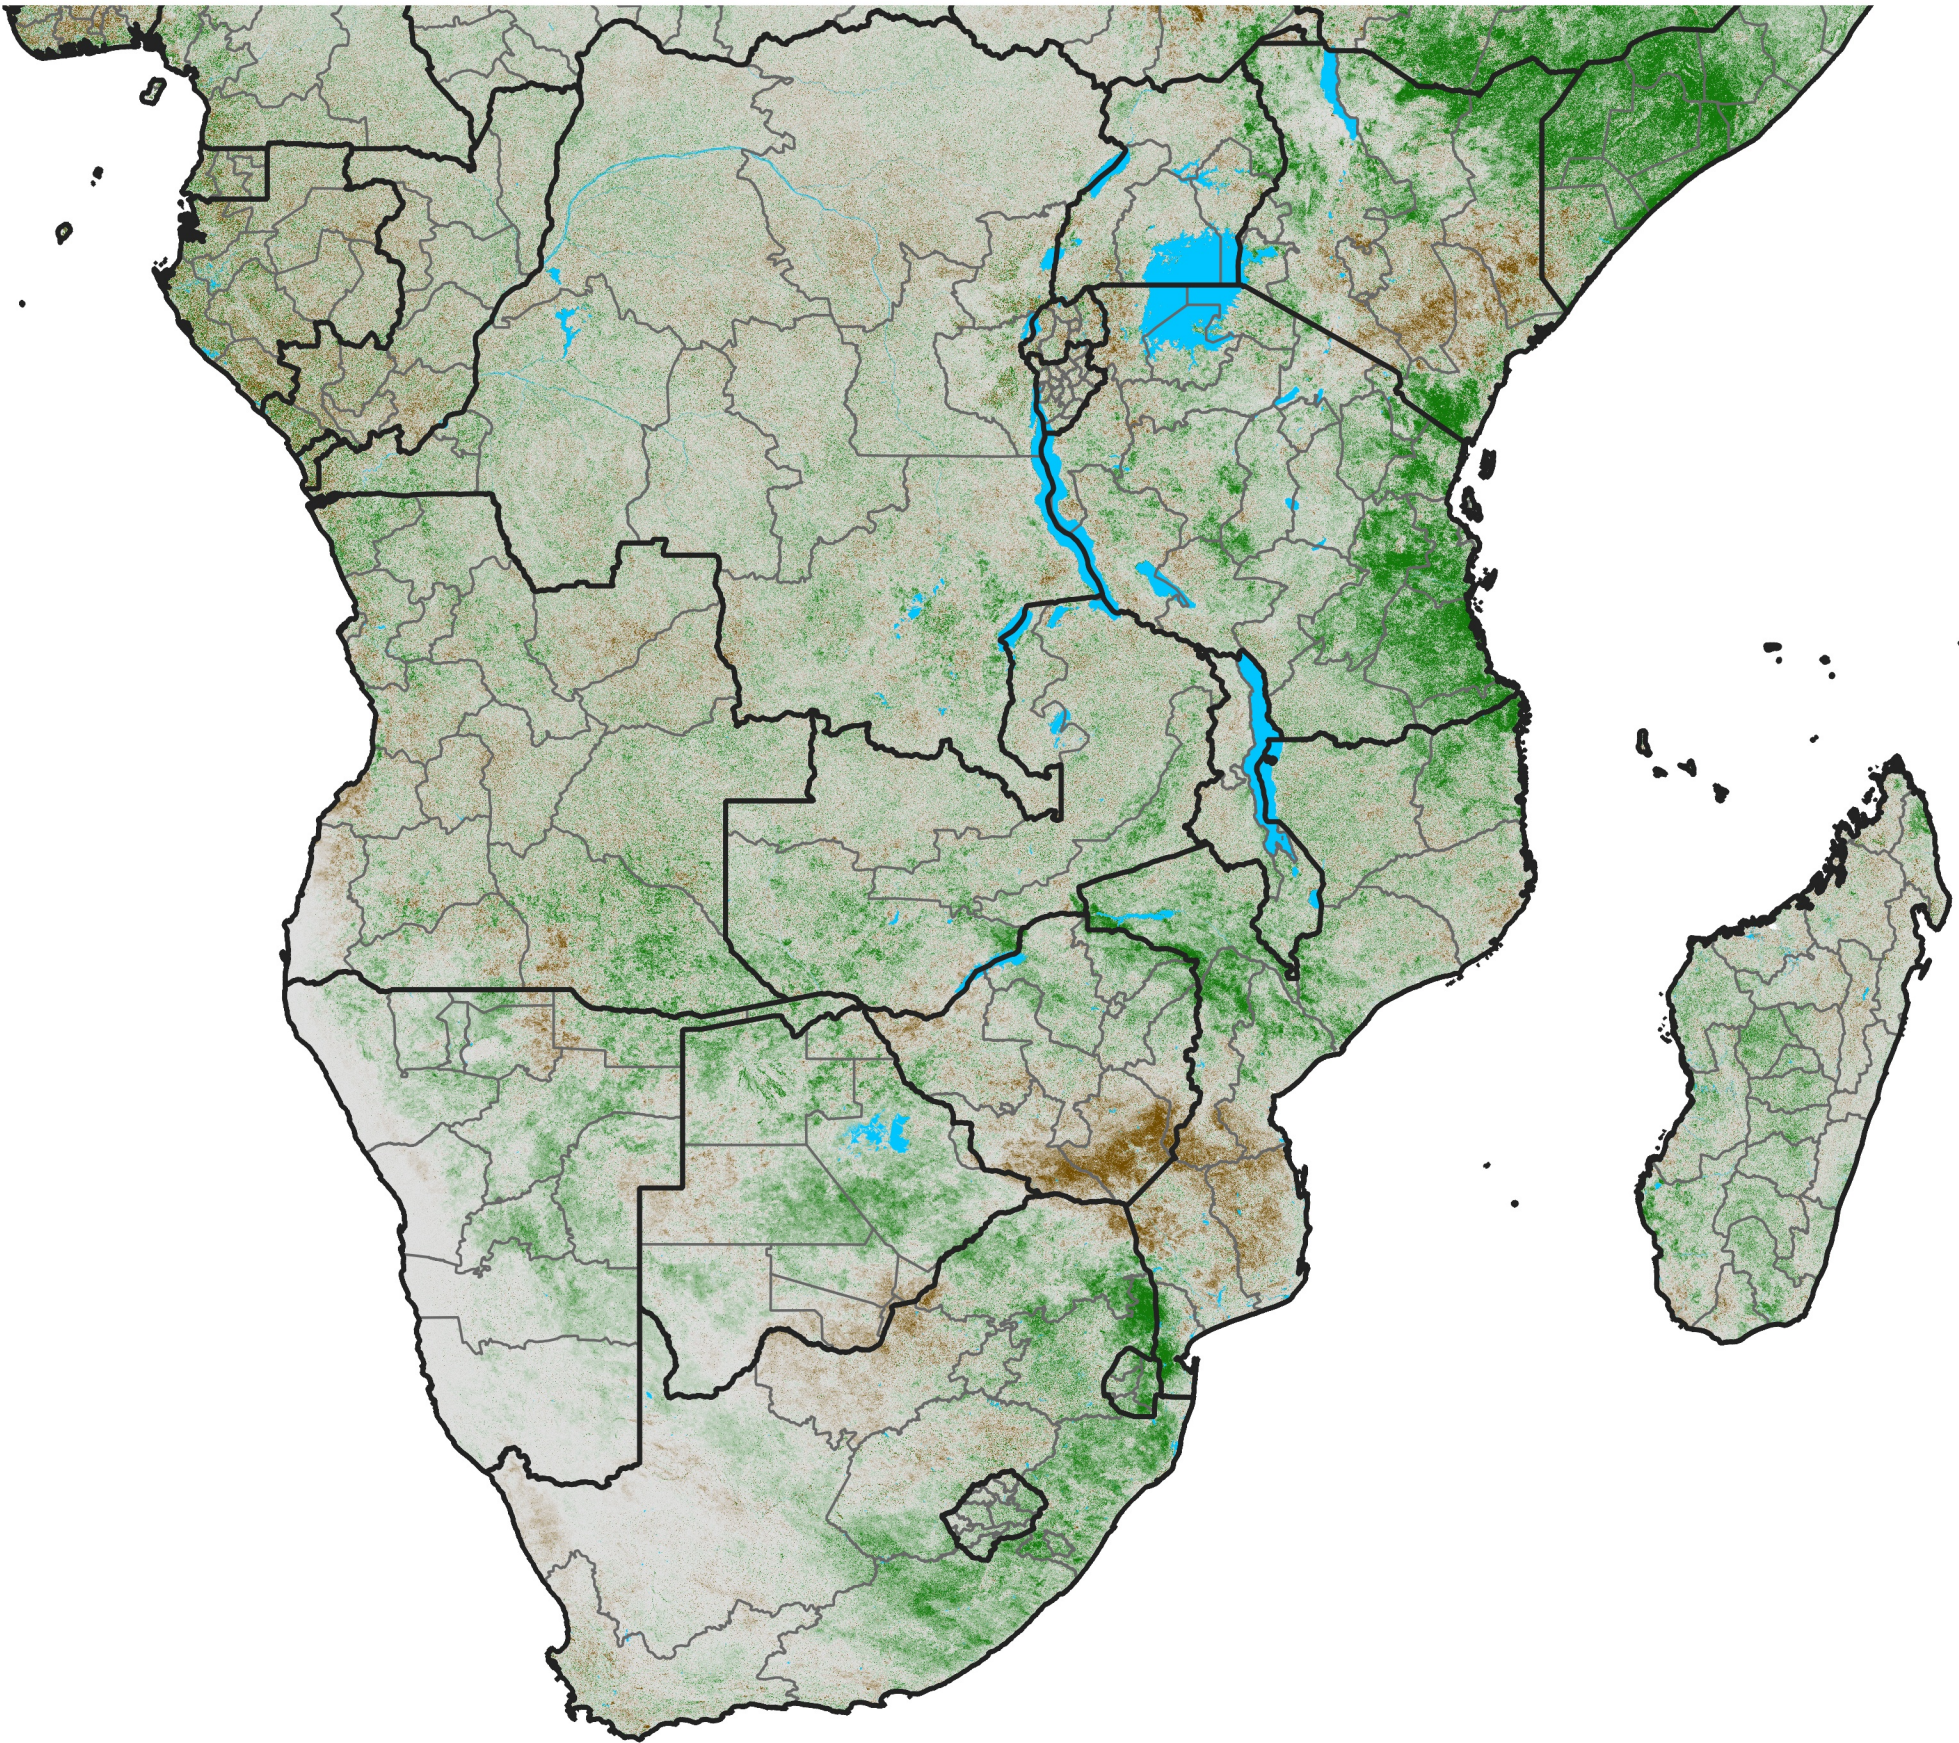

# Southern Africa

## NDVI Difference

2004 minus 2003

Period 30 / October 21 - 31, 2004

### NDVI Difference

< -0.3   -0.2   -0.1   -0.05   0.05   0.1   0.2   >0.3

Negative

No Difference

Positive