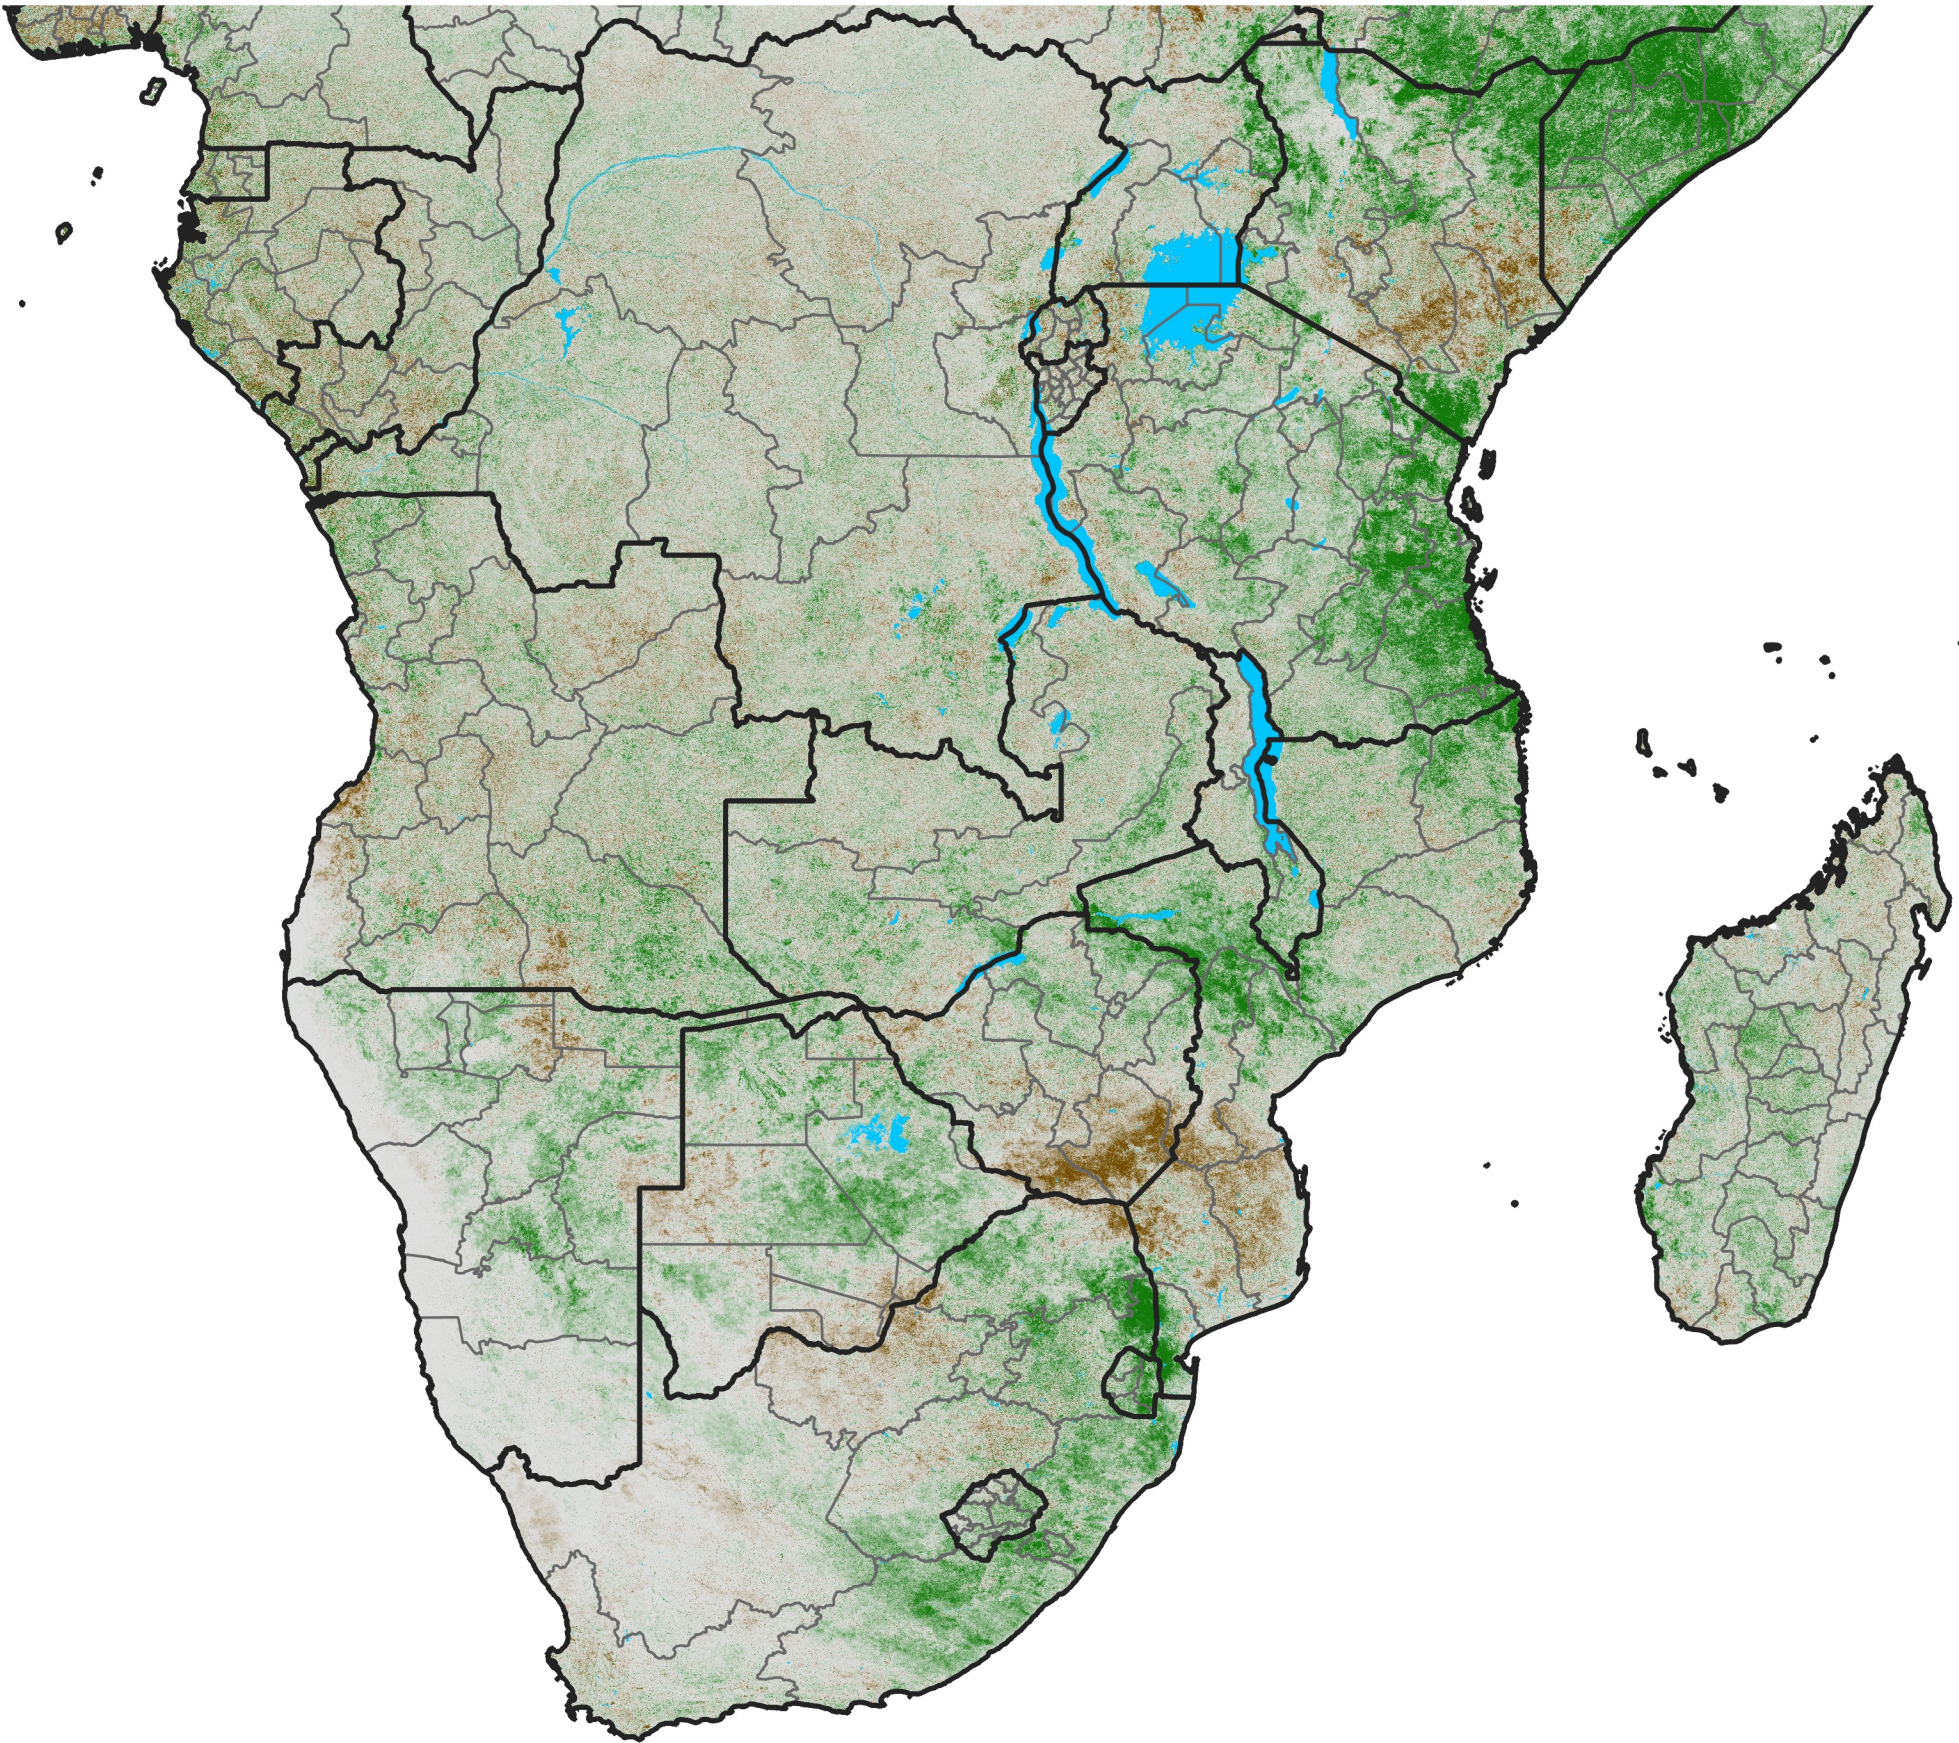

Southern Africa

NDVI Difference

2004 minus 2003

Period 31 / November 01 - 10, 2004

NDVI Difference

< -0.3 -0.2 -0.1 -0.05 0.05 0.1 0.2 >0.3

Negative

No Difference