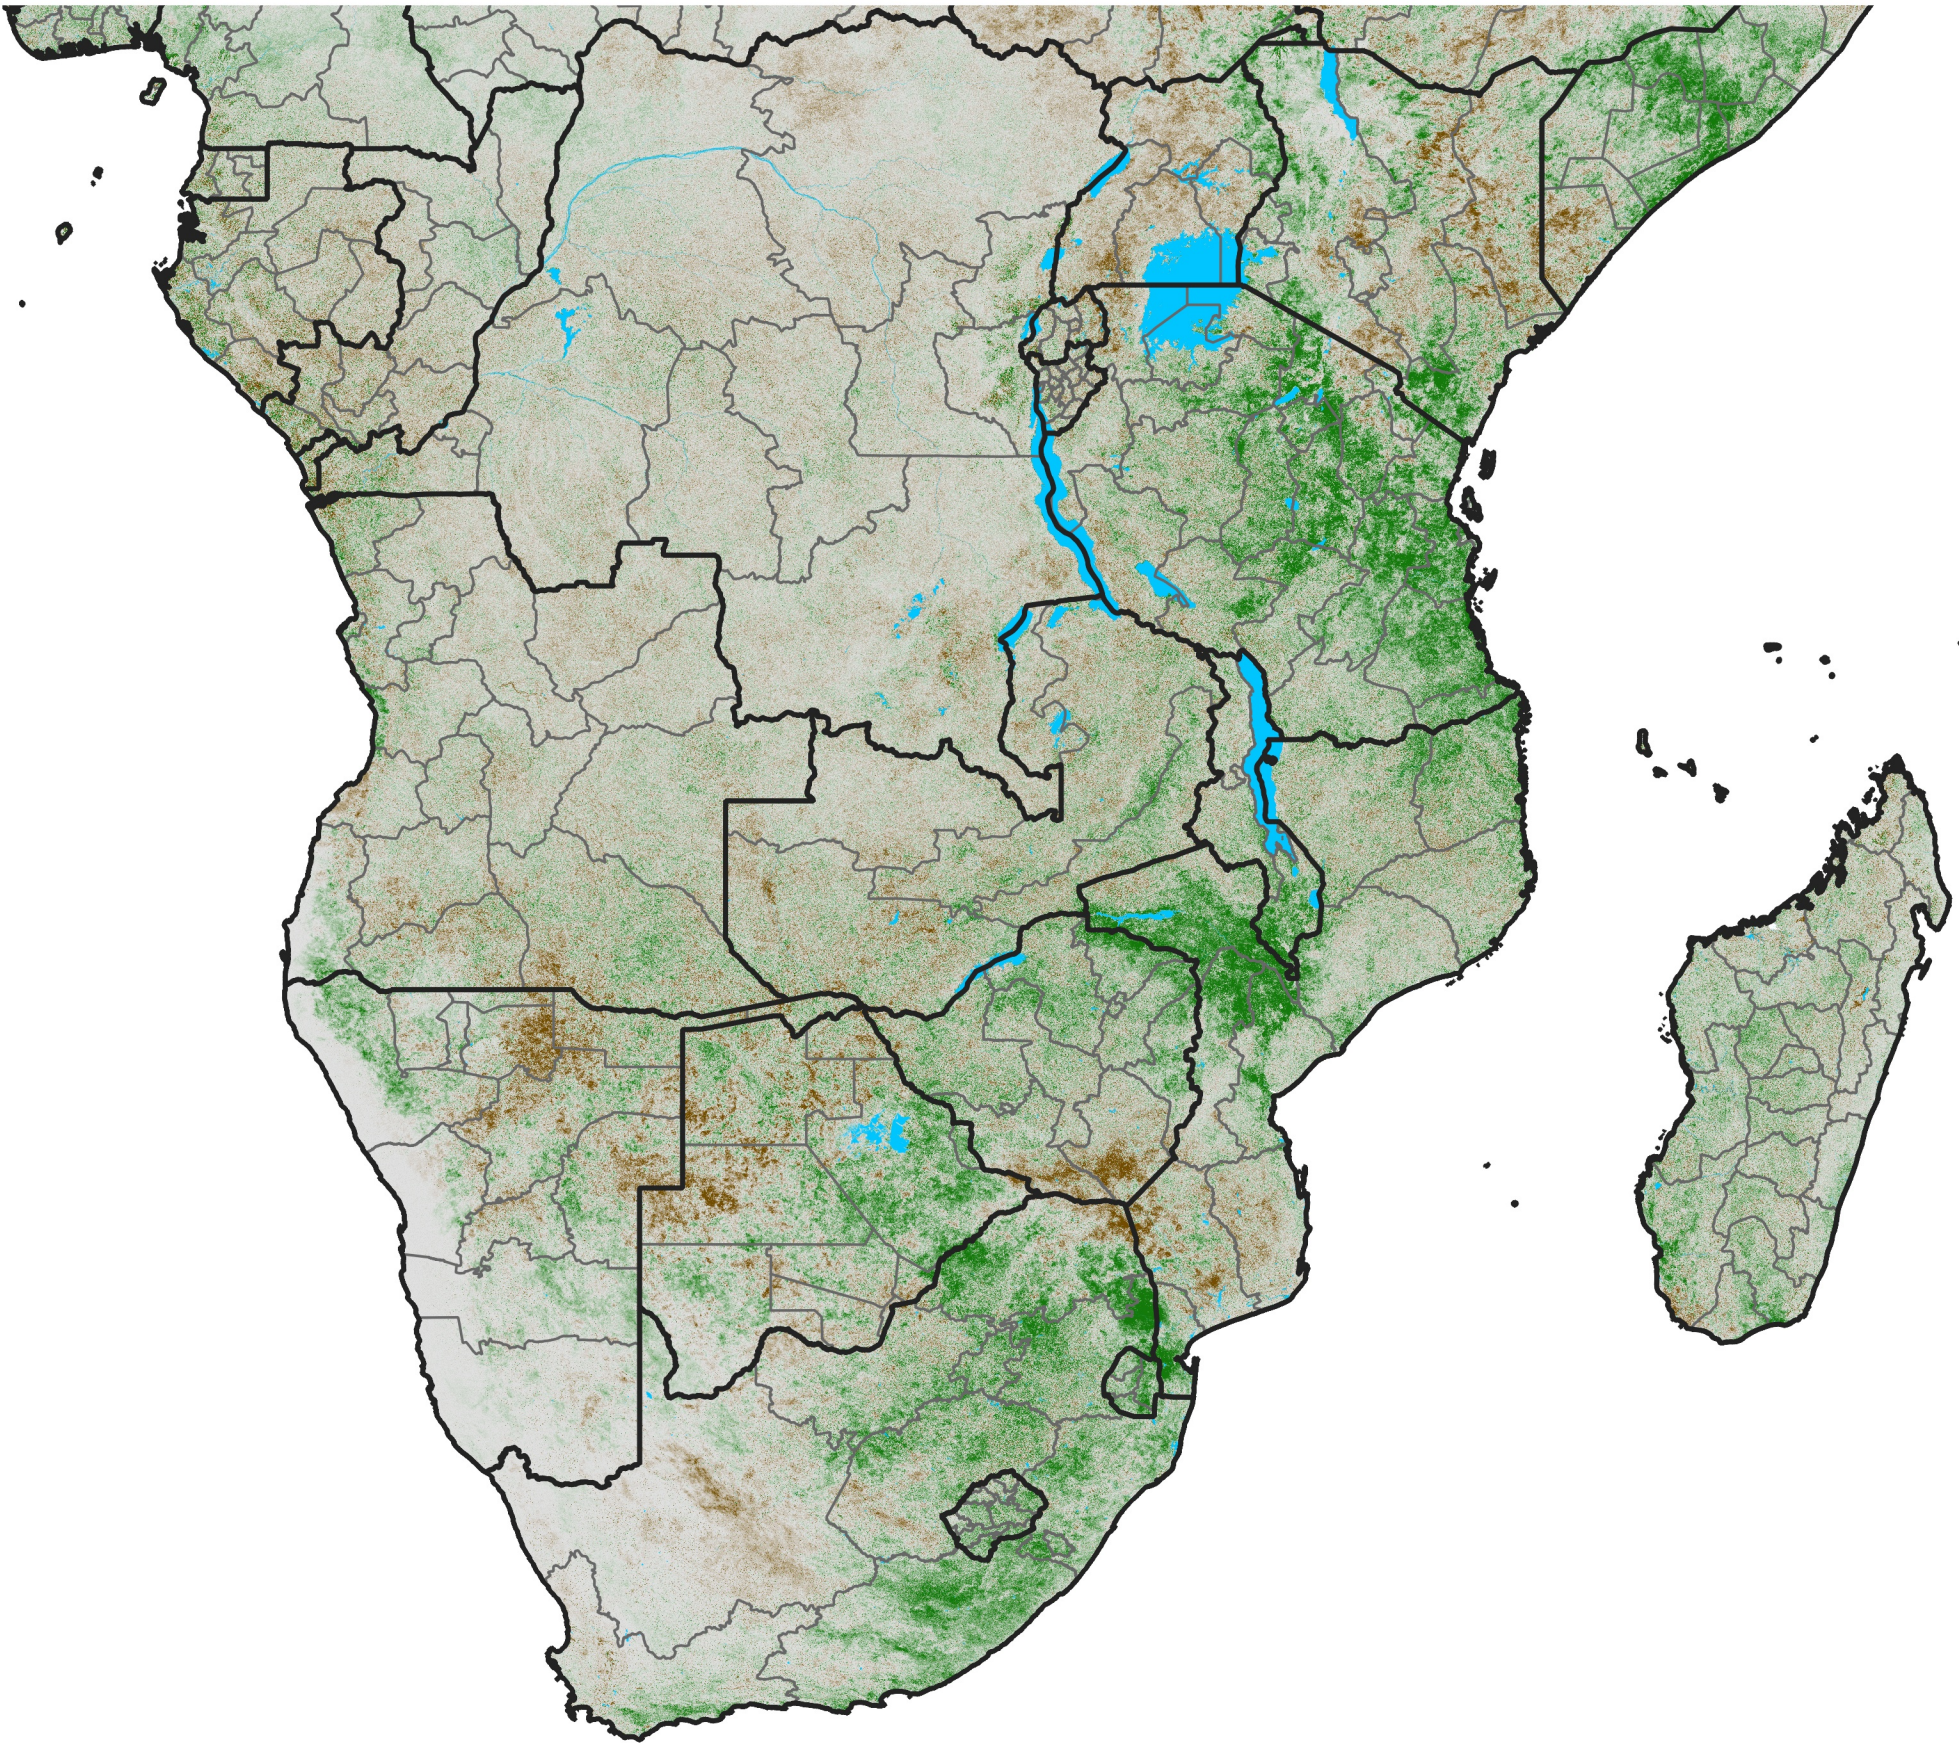

Southern Africa

NDVI Difference

2004 minus 2003

Period 36 / December 21 - 31, 2004

NDVI Difference

<math>< -0.3</math> -0.2 -0.1 -0.05 0.05 0.1 0.2 > 0.3

Negative

No Difference