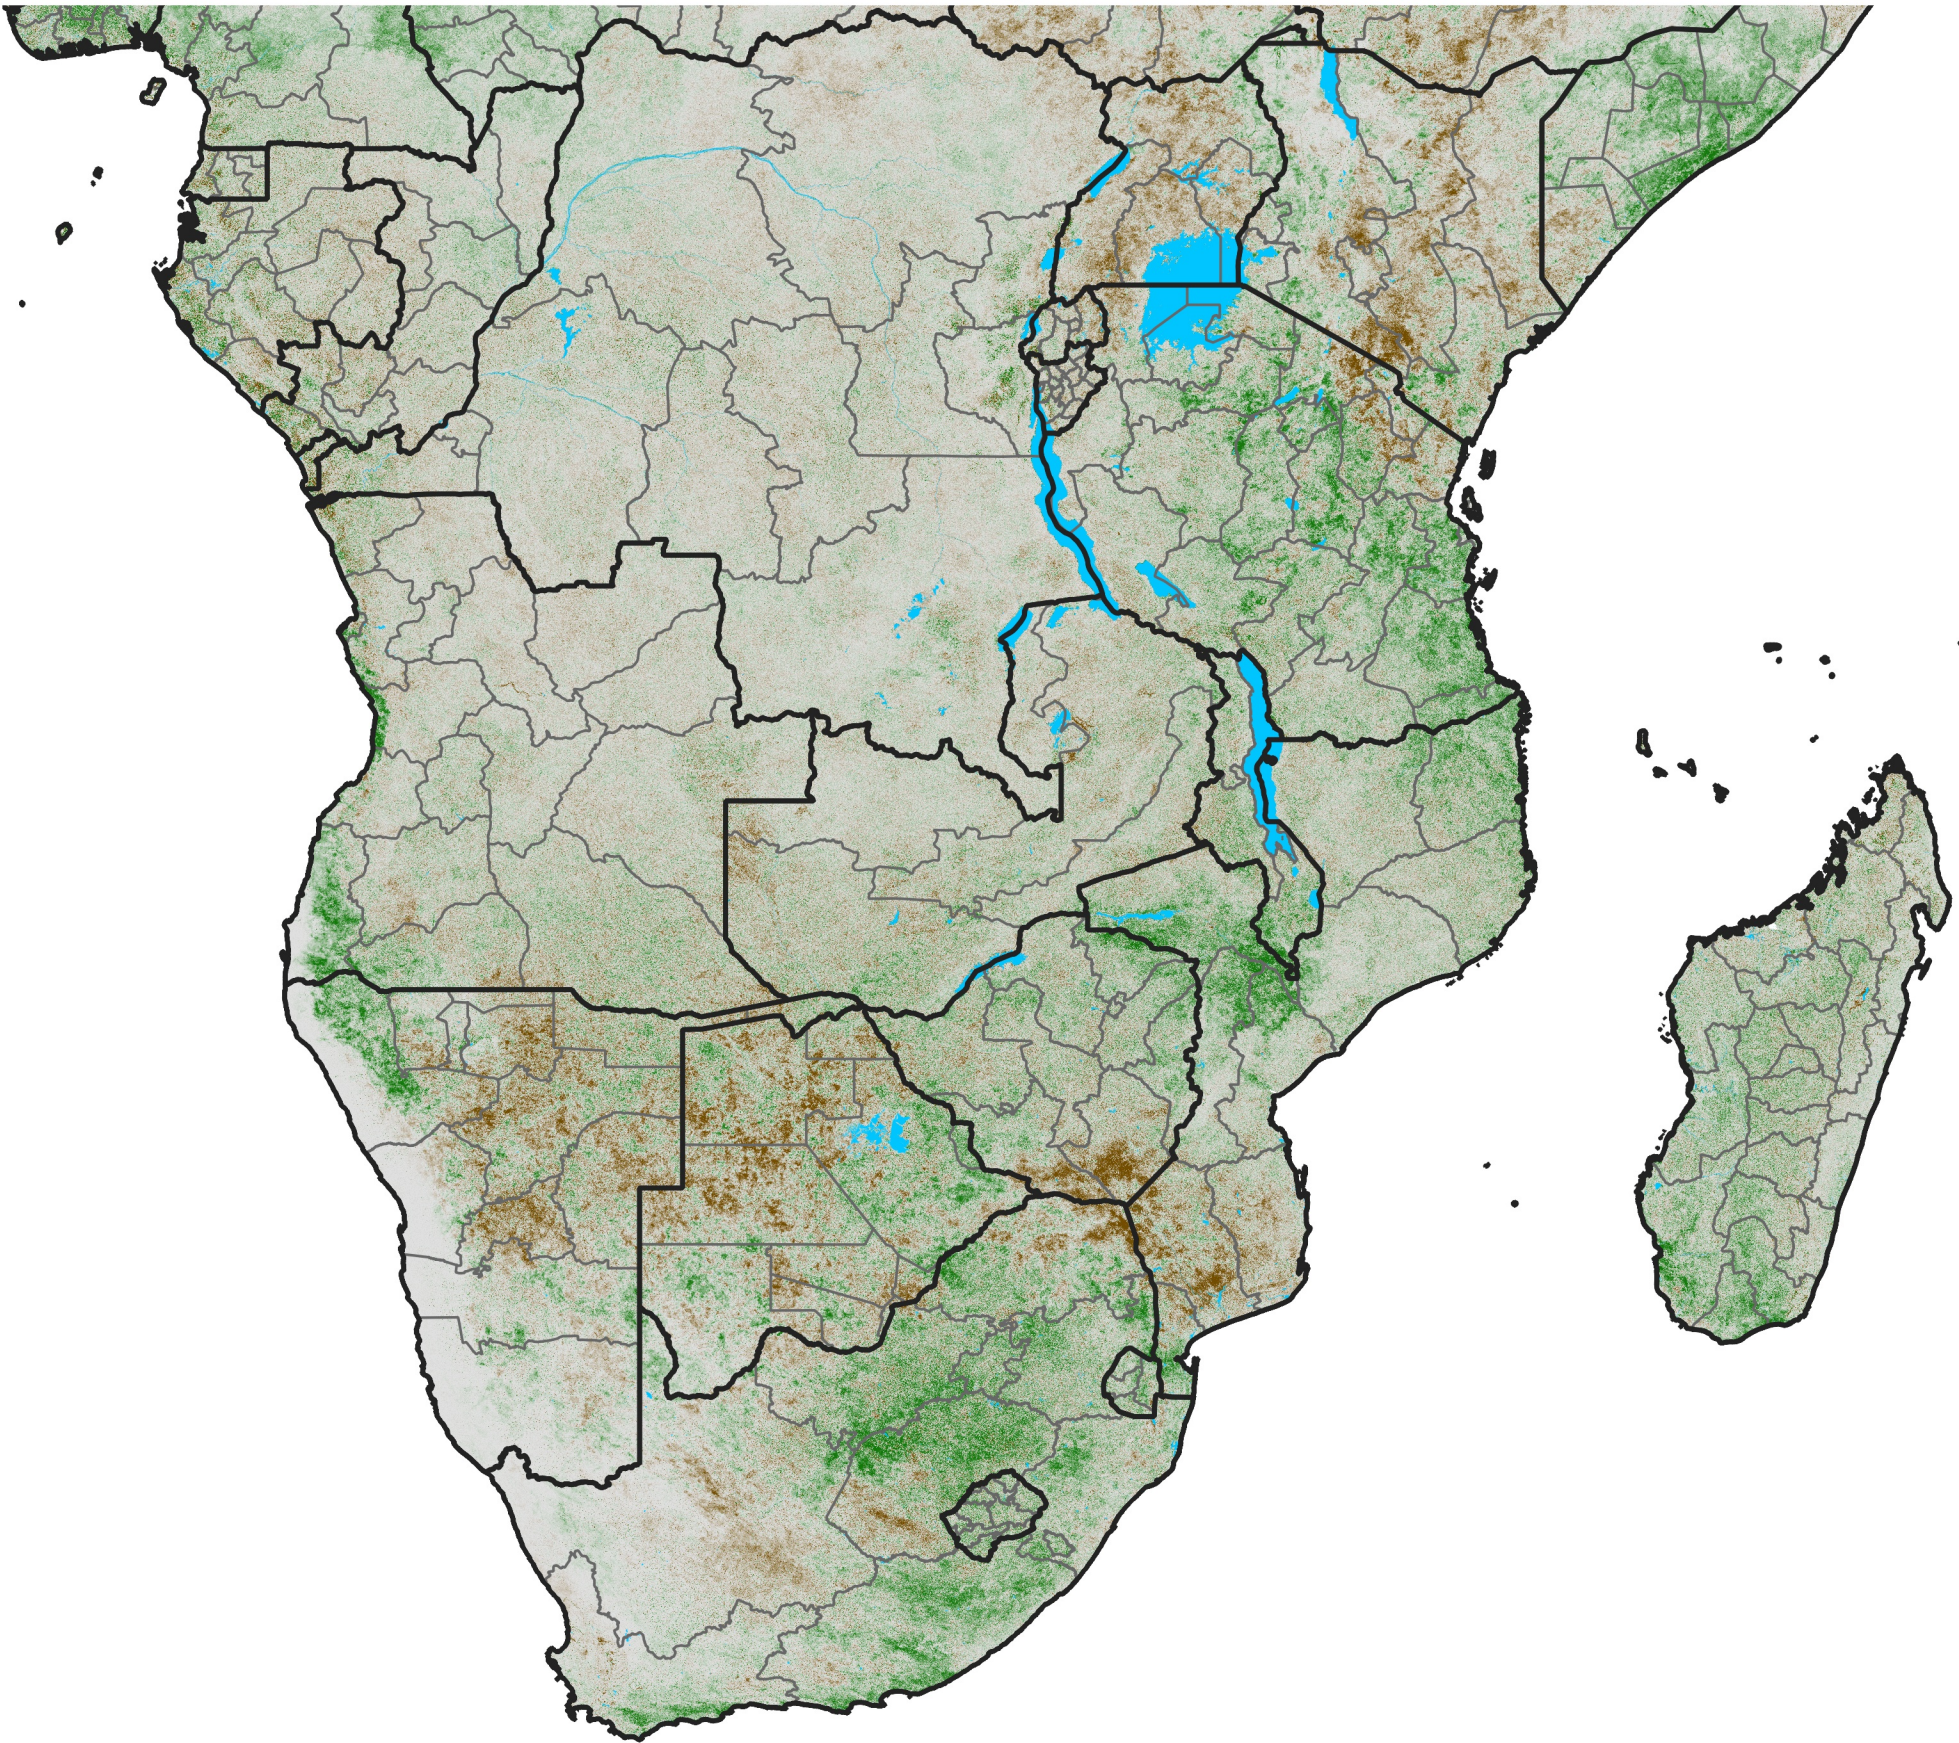

Southern Africa

NDVI Difference

2005 minus 2004

Period 03 / January 21 - 31, 2005

NDVI Difference

<math>< -0.3</math> -0.2 -0.1 -0.05 0.05 0.1 0.2 > 0.3

Negative

No Difference