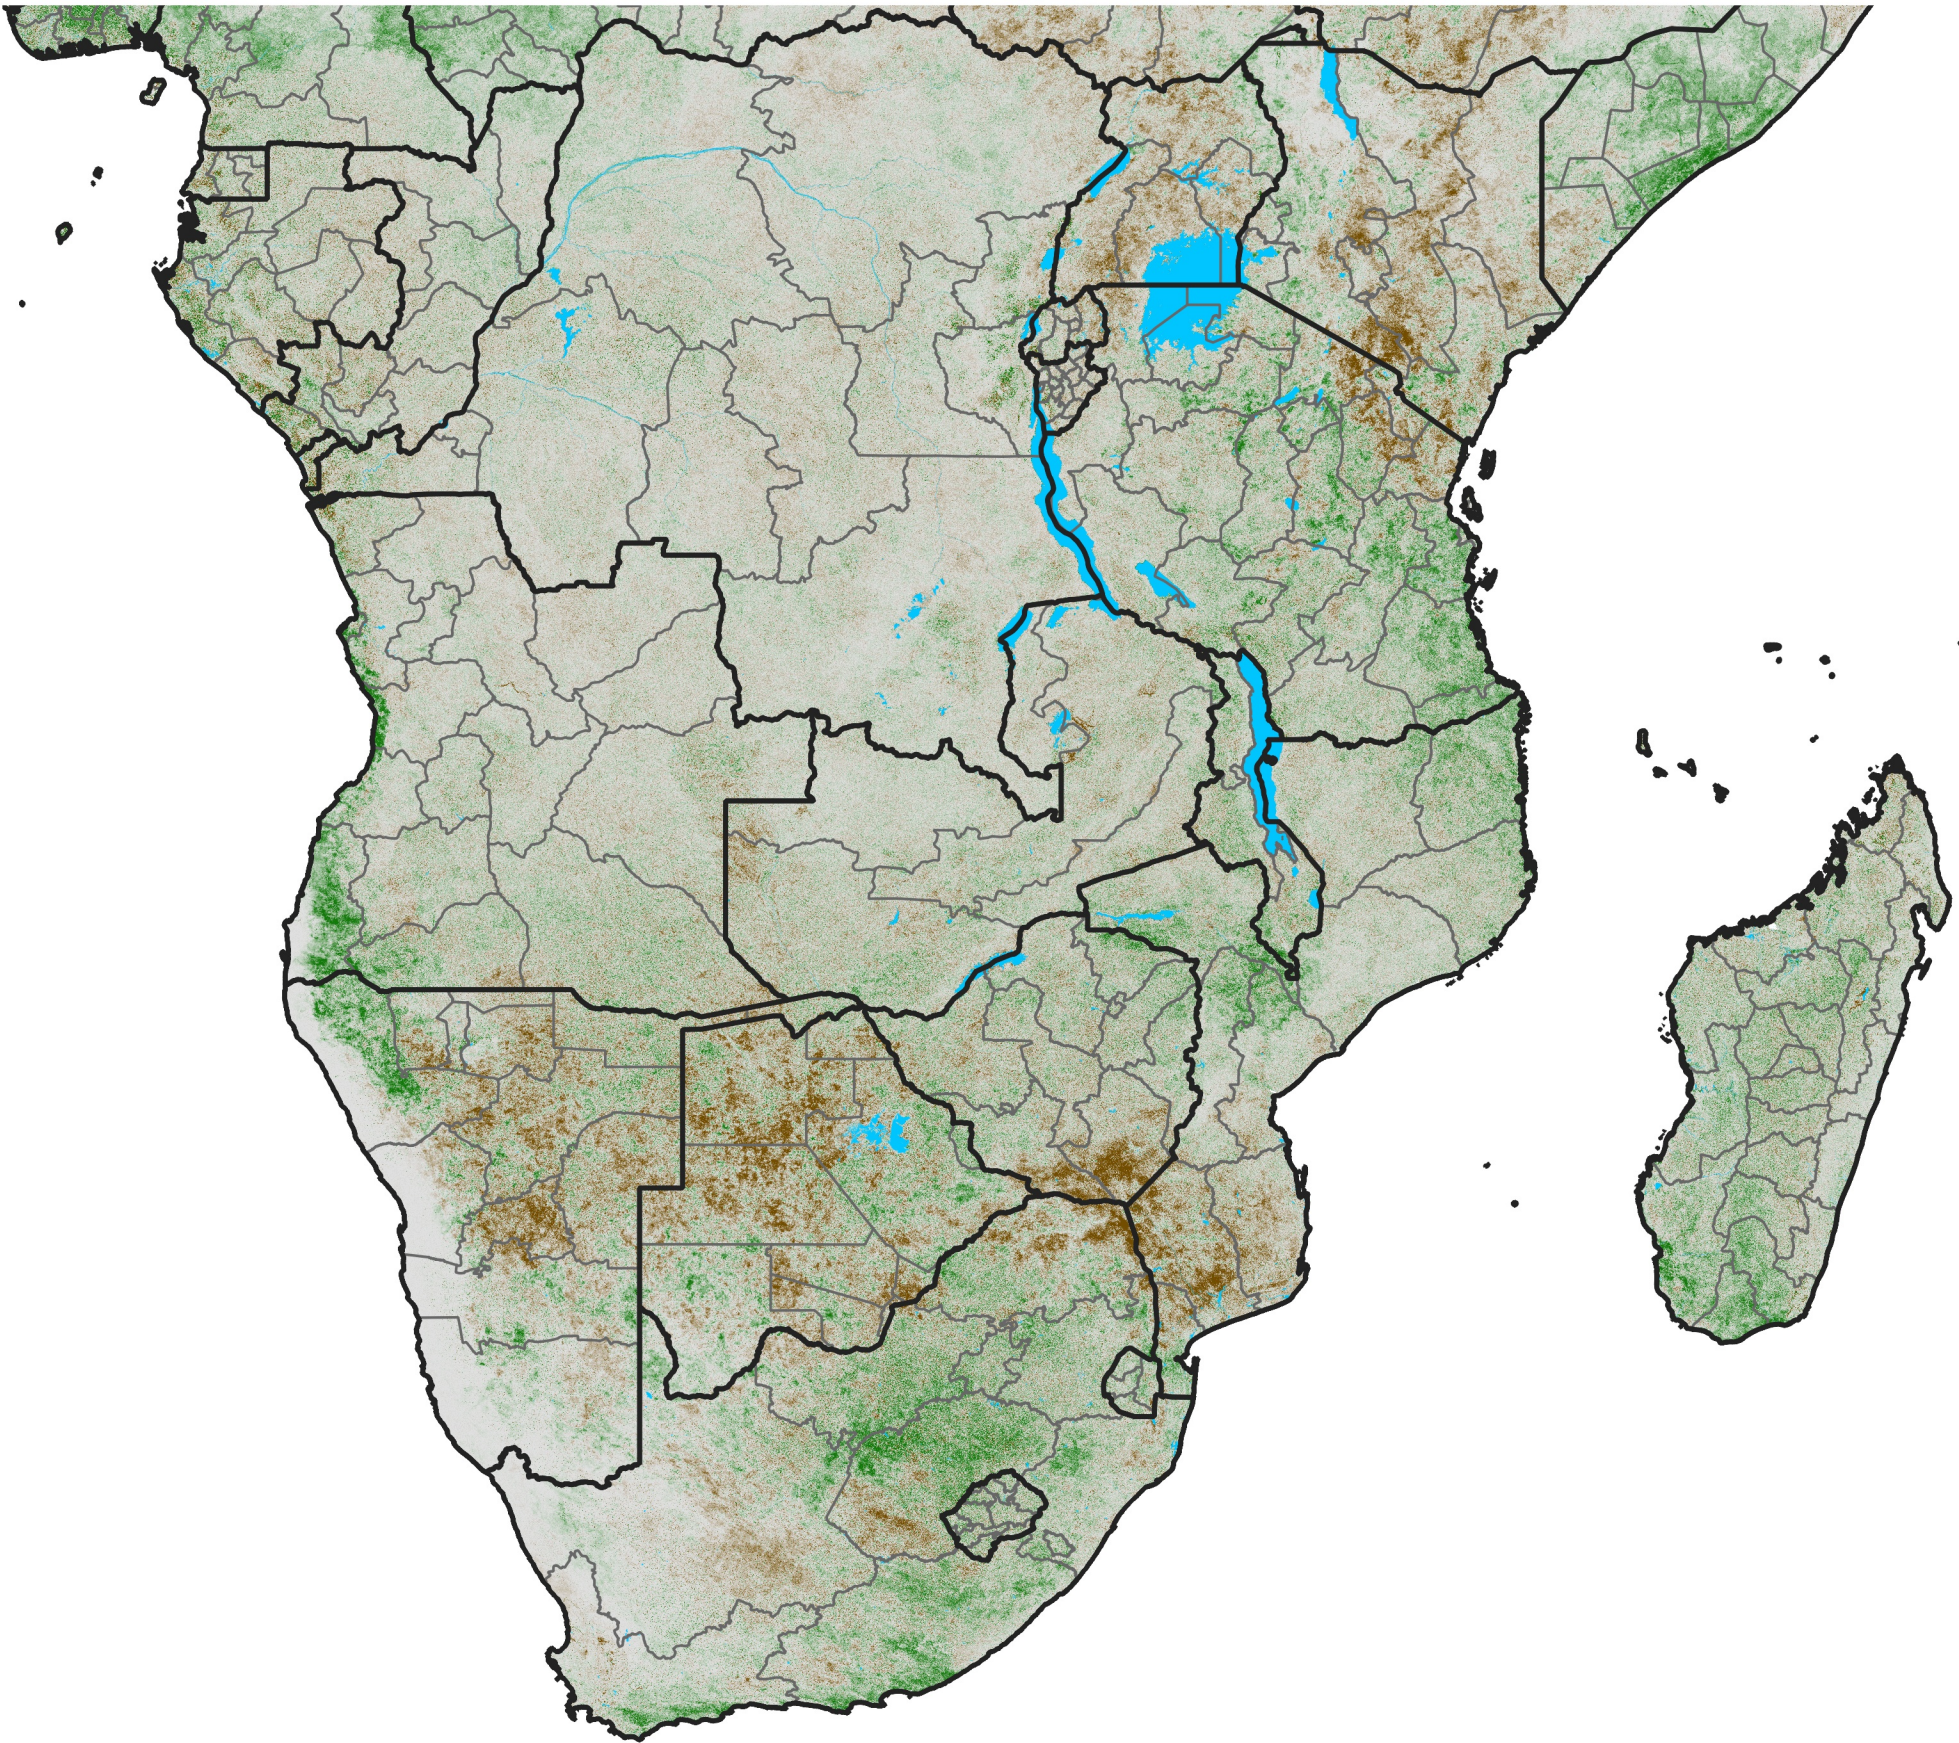

Southern Africa

NDVI Difference

2005 minus 2004

Period 04 / February 01 - 10, 2005

NDVI Difference

<math>< -0.3</math> -0.2 -0.1 -0.05 0.05 0.1 0.2 > 0.3

Negative

No Difference