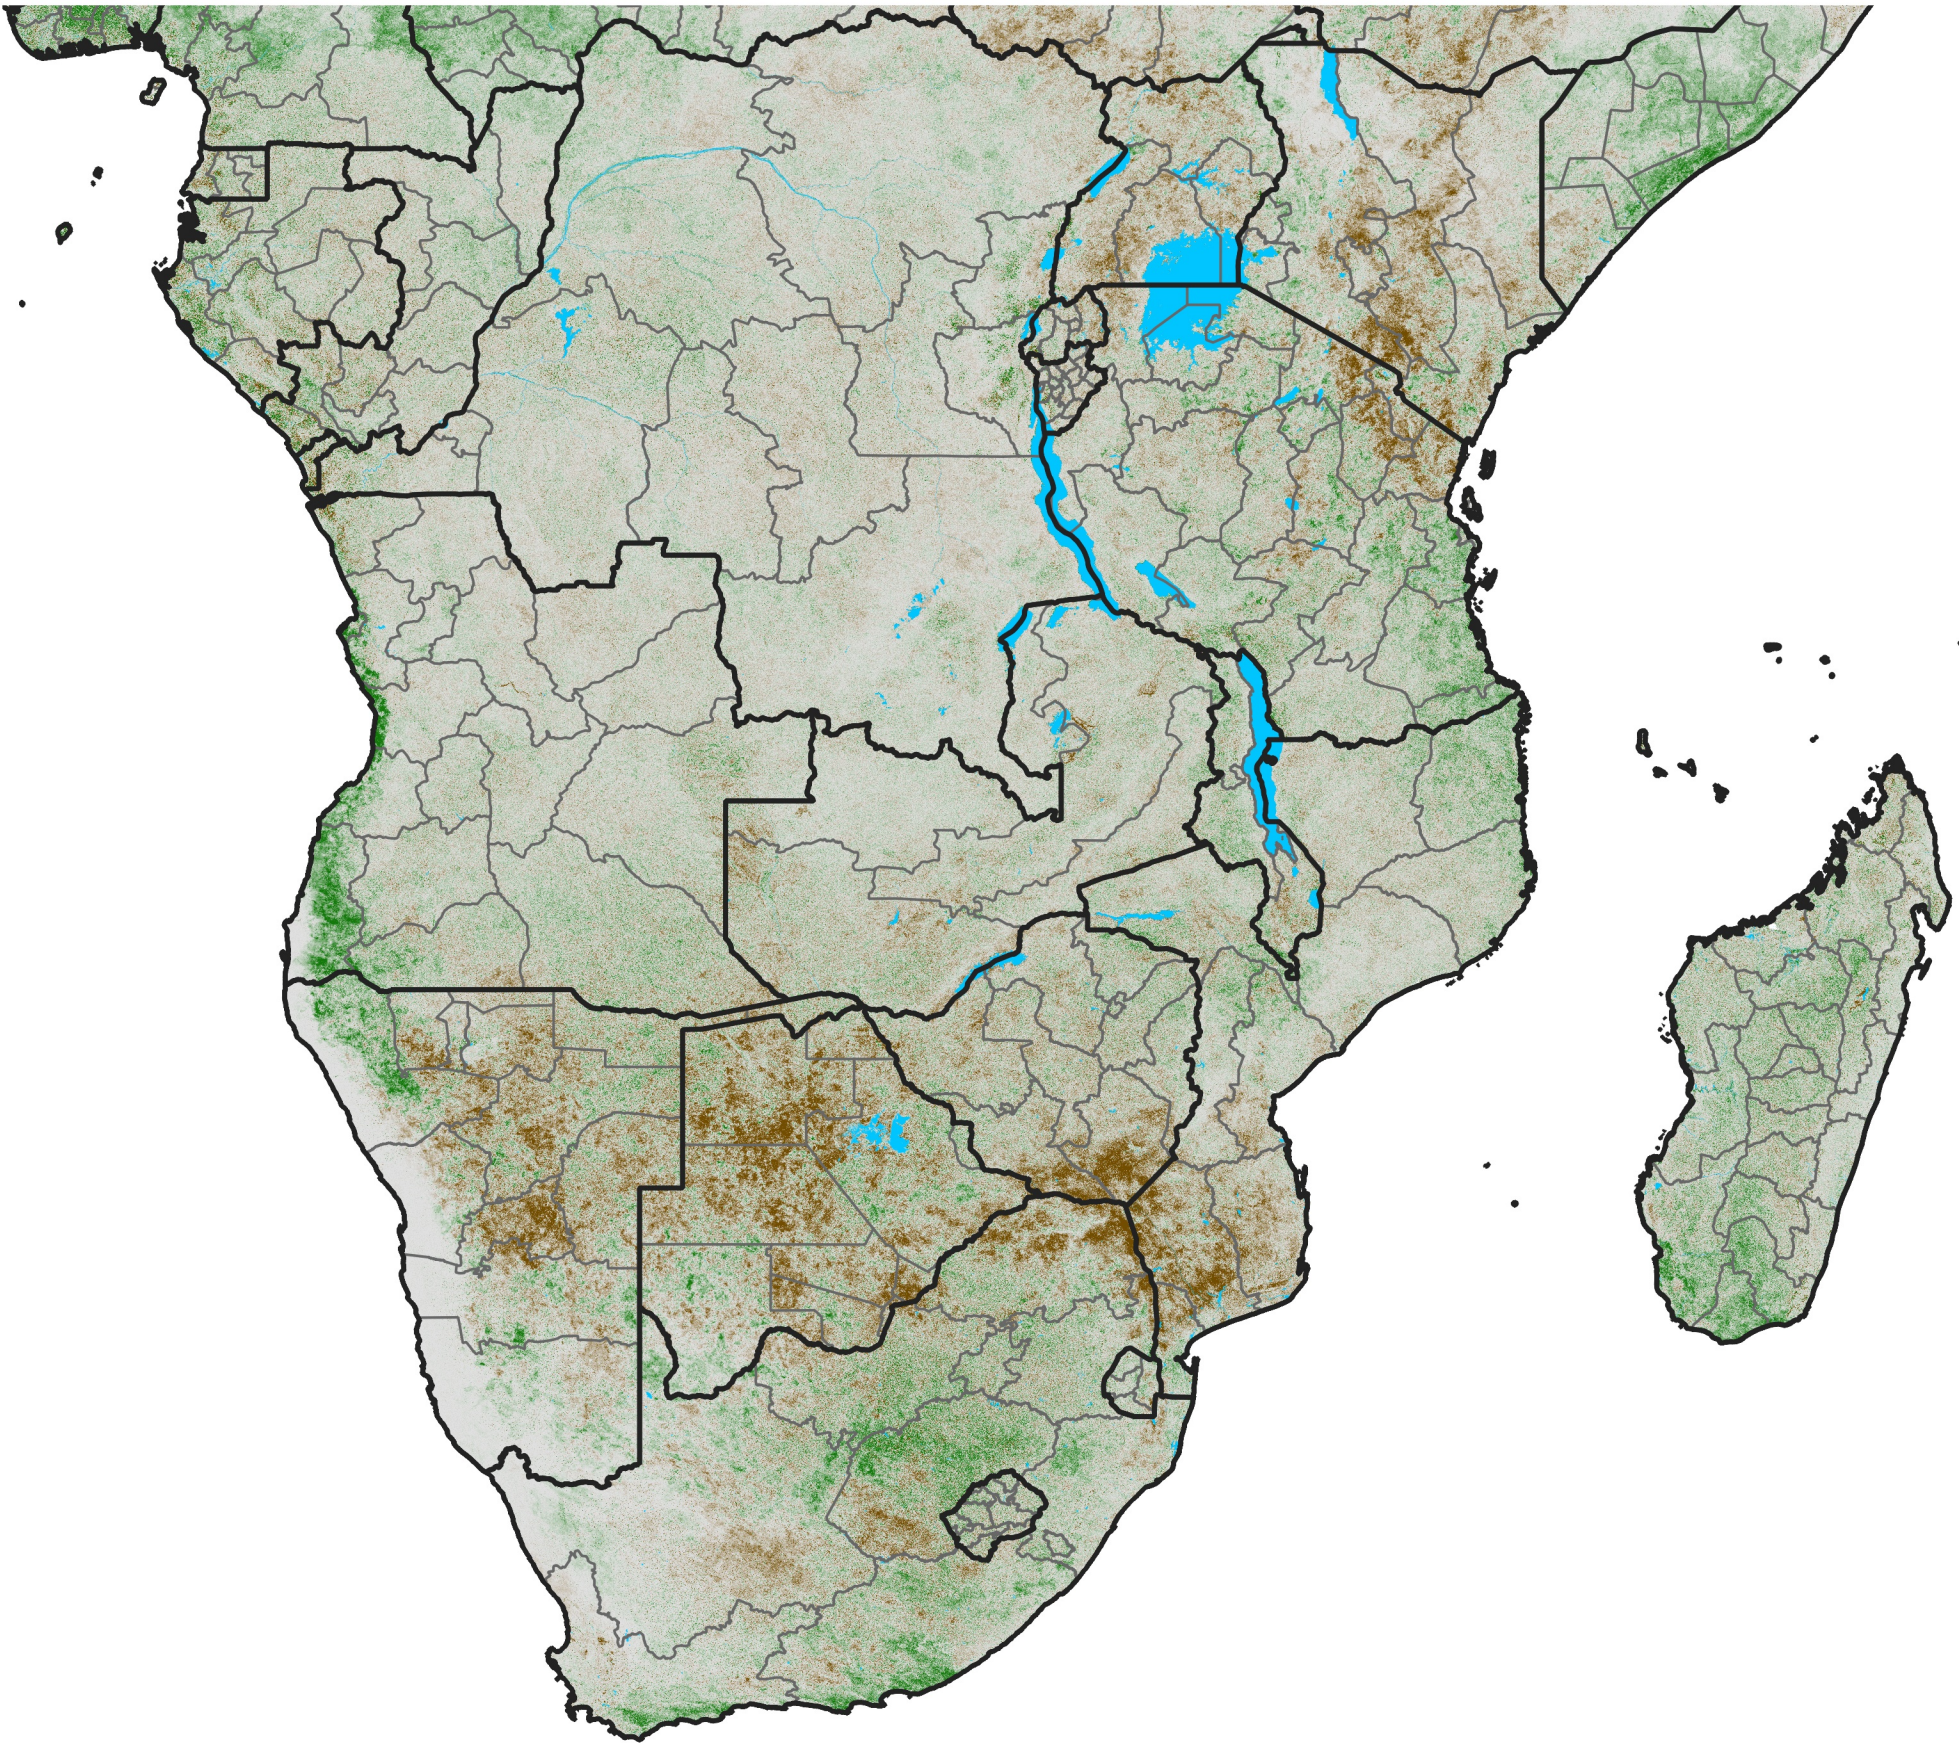

Southern Africa

NDVI Difference

2005 minus 2004

Period 05 / February 11 - 20, 2005

NDVI Difference

<math>< -0.3</math> -0.2 -0.1 -0.05 0.05 0.1 0.2 > 0.3

Negative

No Difference