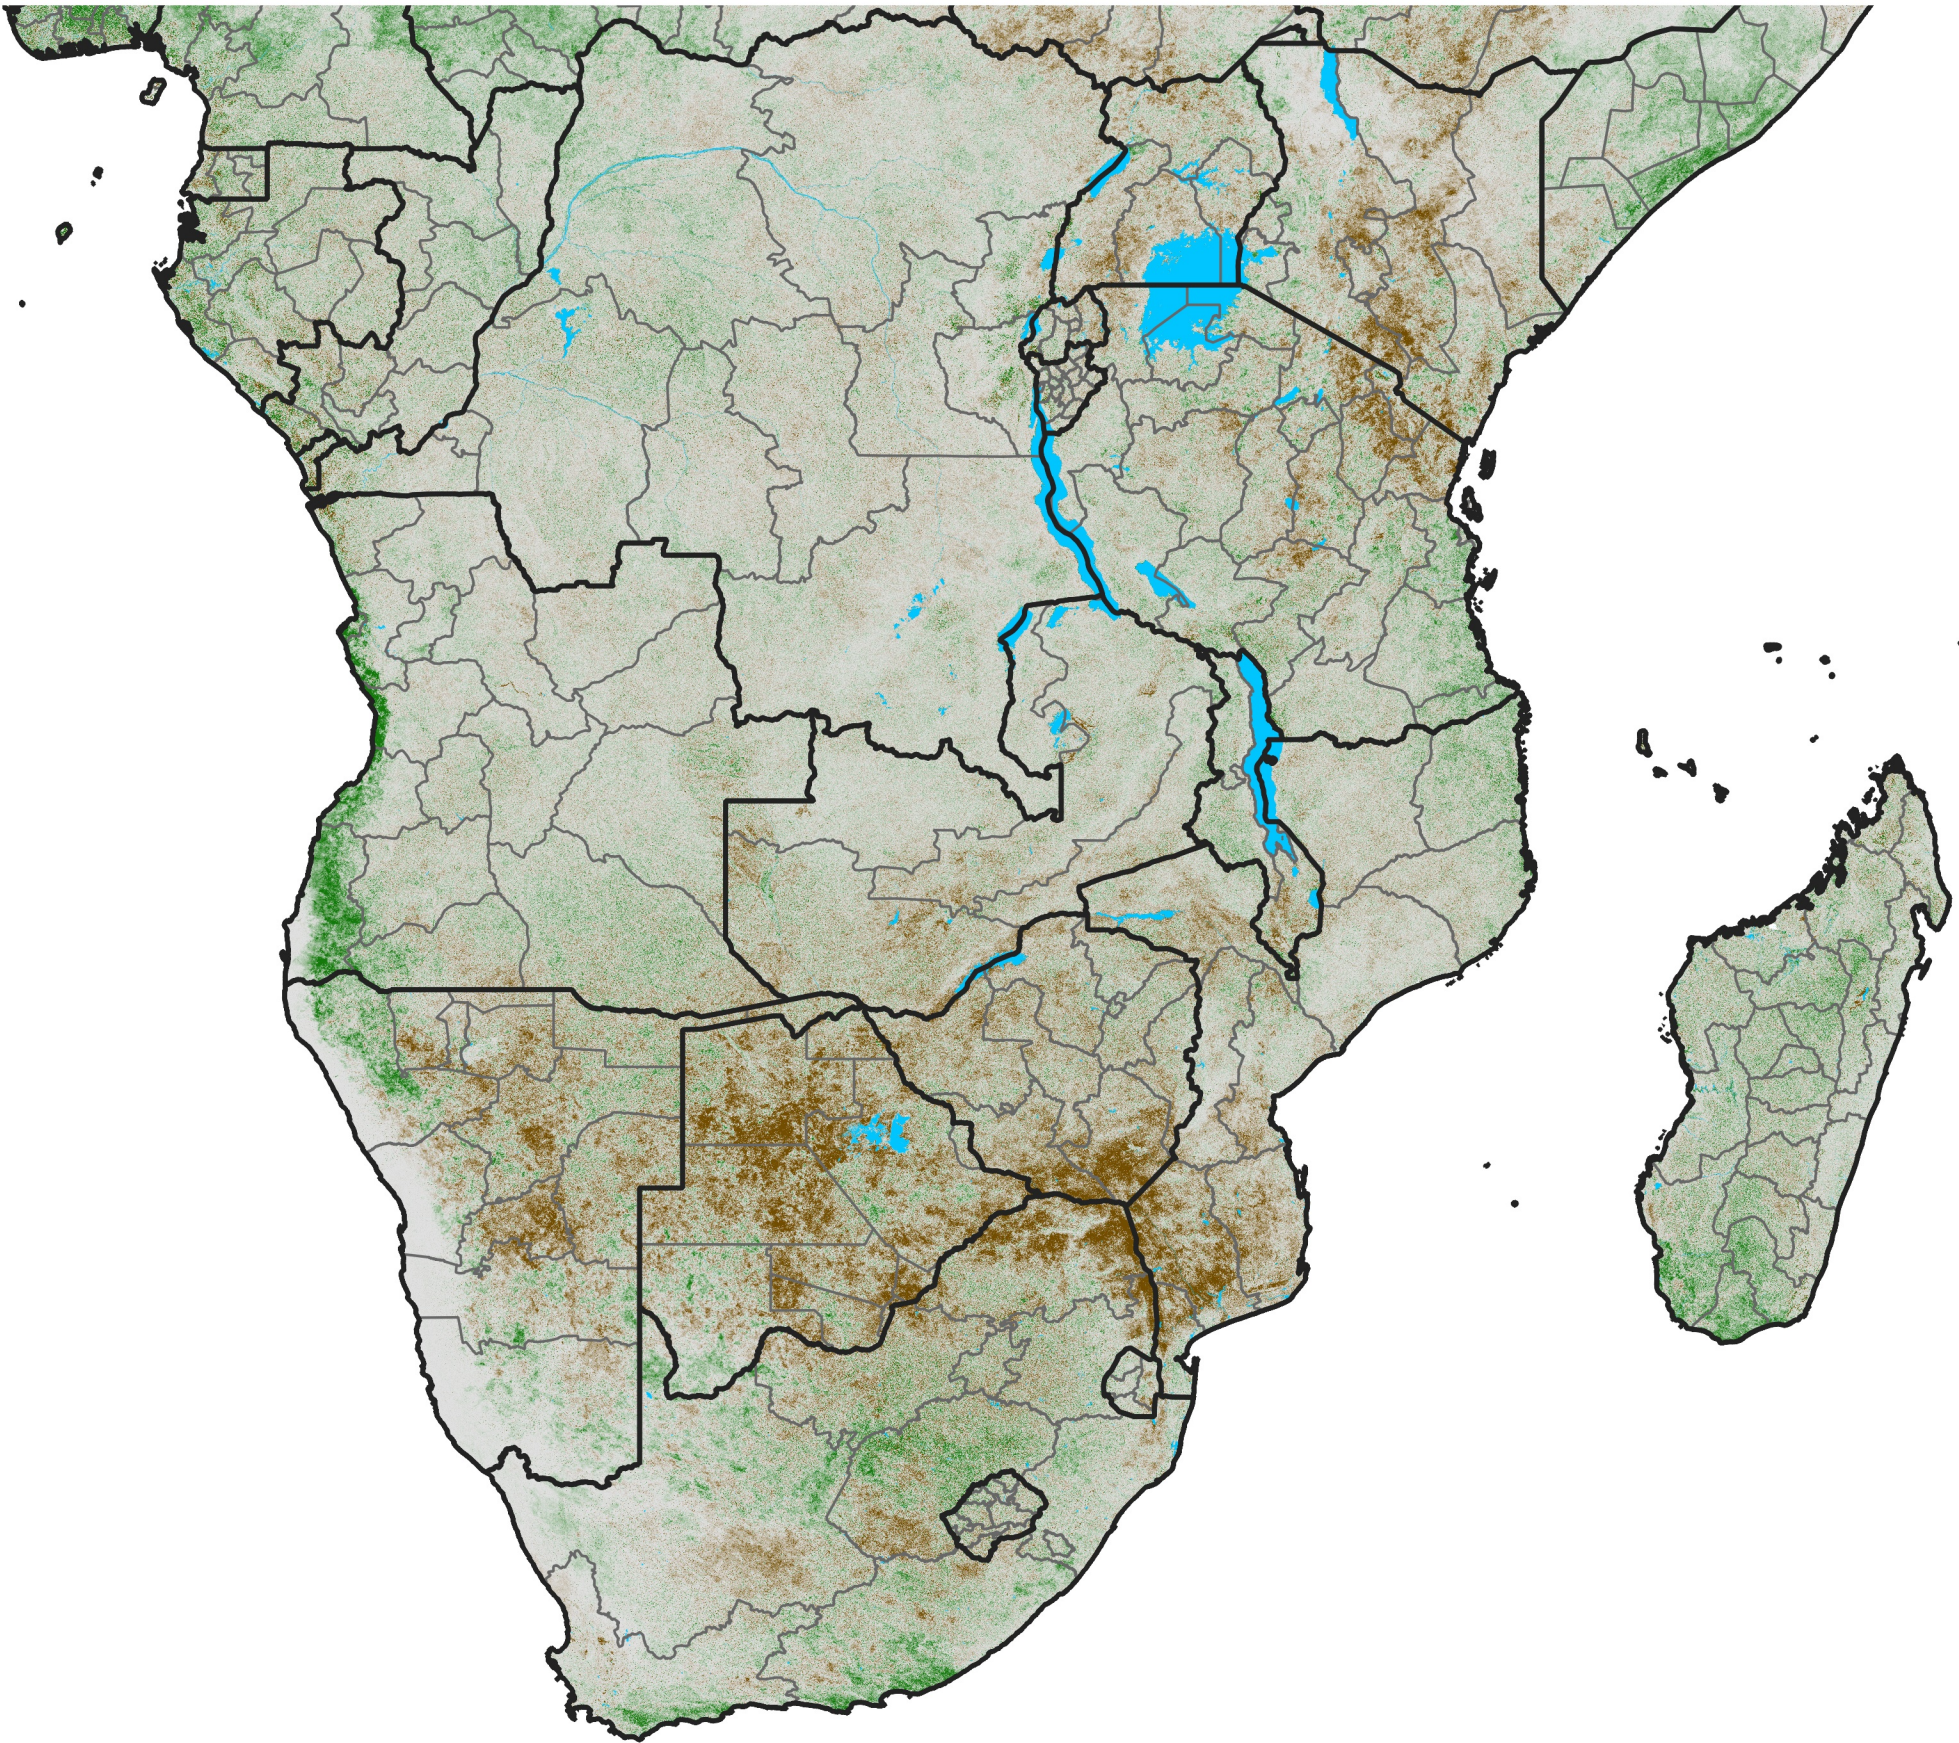

Southern Africa

NDVI Difference

2005 minus 2004

Period 06 / February 21 - 28, 2005

NDVI Difference

< -0.3 -0.2 -0.1 -0.05 0.05 0.1 0.2 >0.3

Negative

No Difference