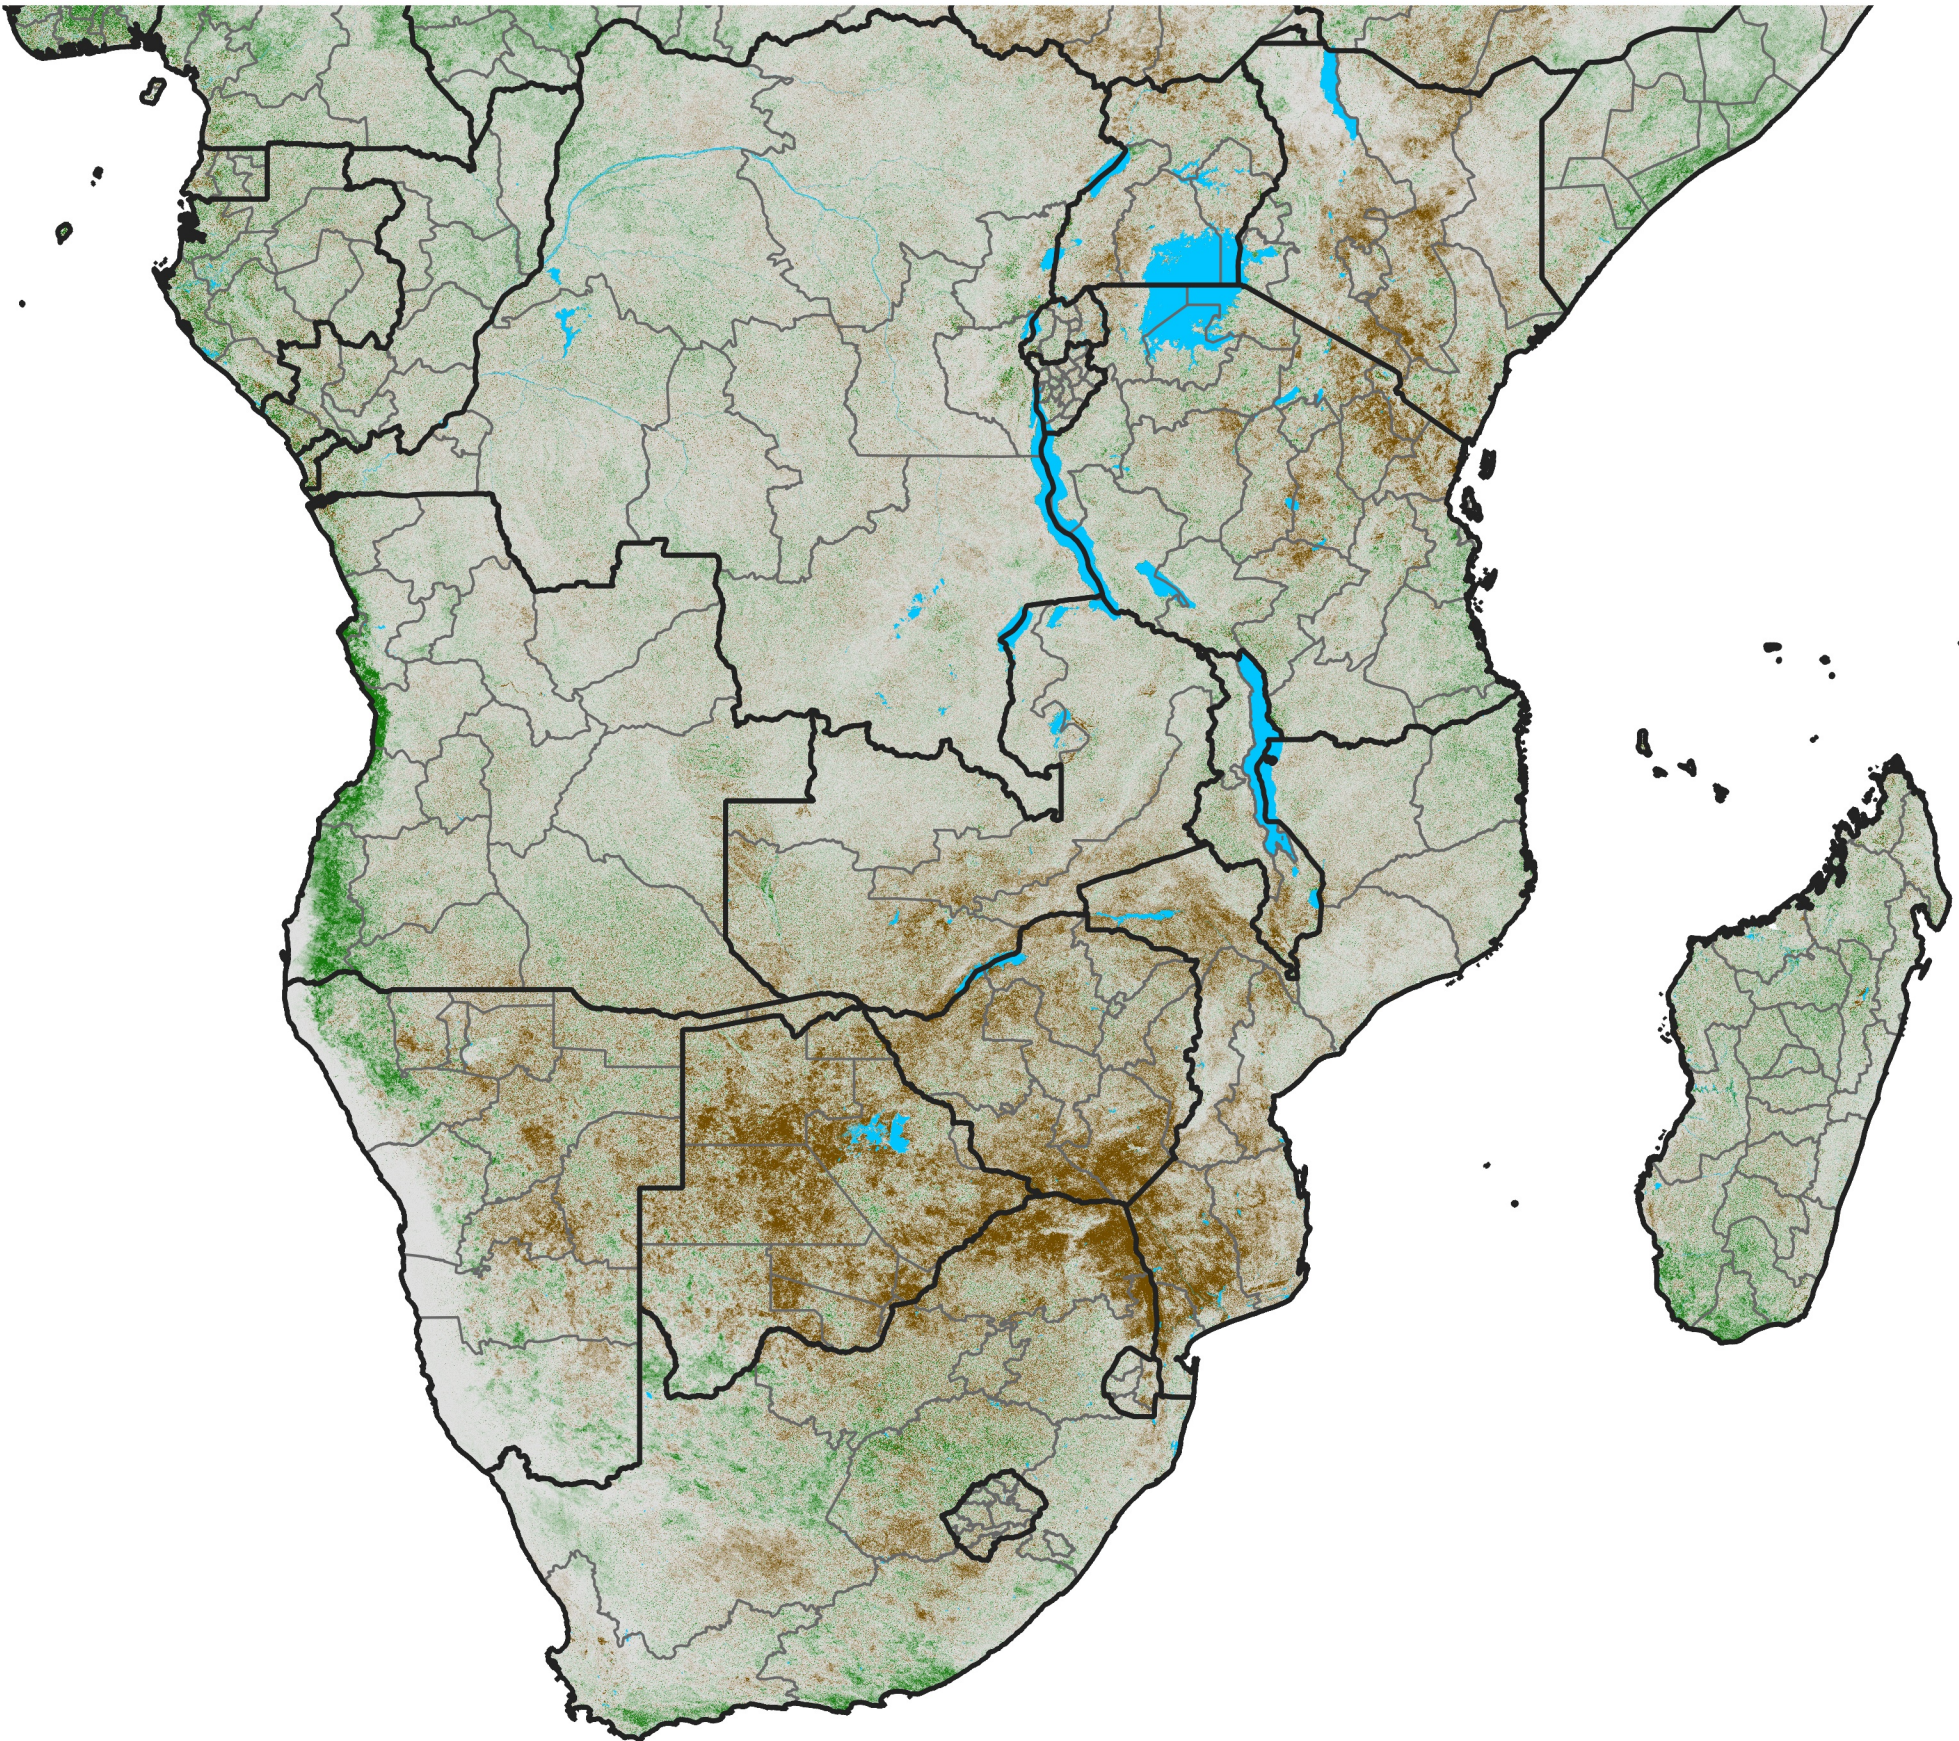

Southern Africa

NDVI Difference

2005 minus 2004

Period 07 / March 01 - 10, 2005

NDVI Difference

< -0.3 -0.2 -0.1 -0.05 0.05 0.1 0.2 > 0.3

Negative

No Difference