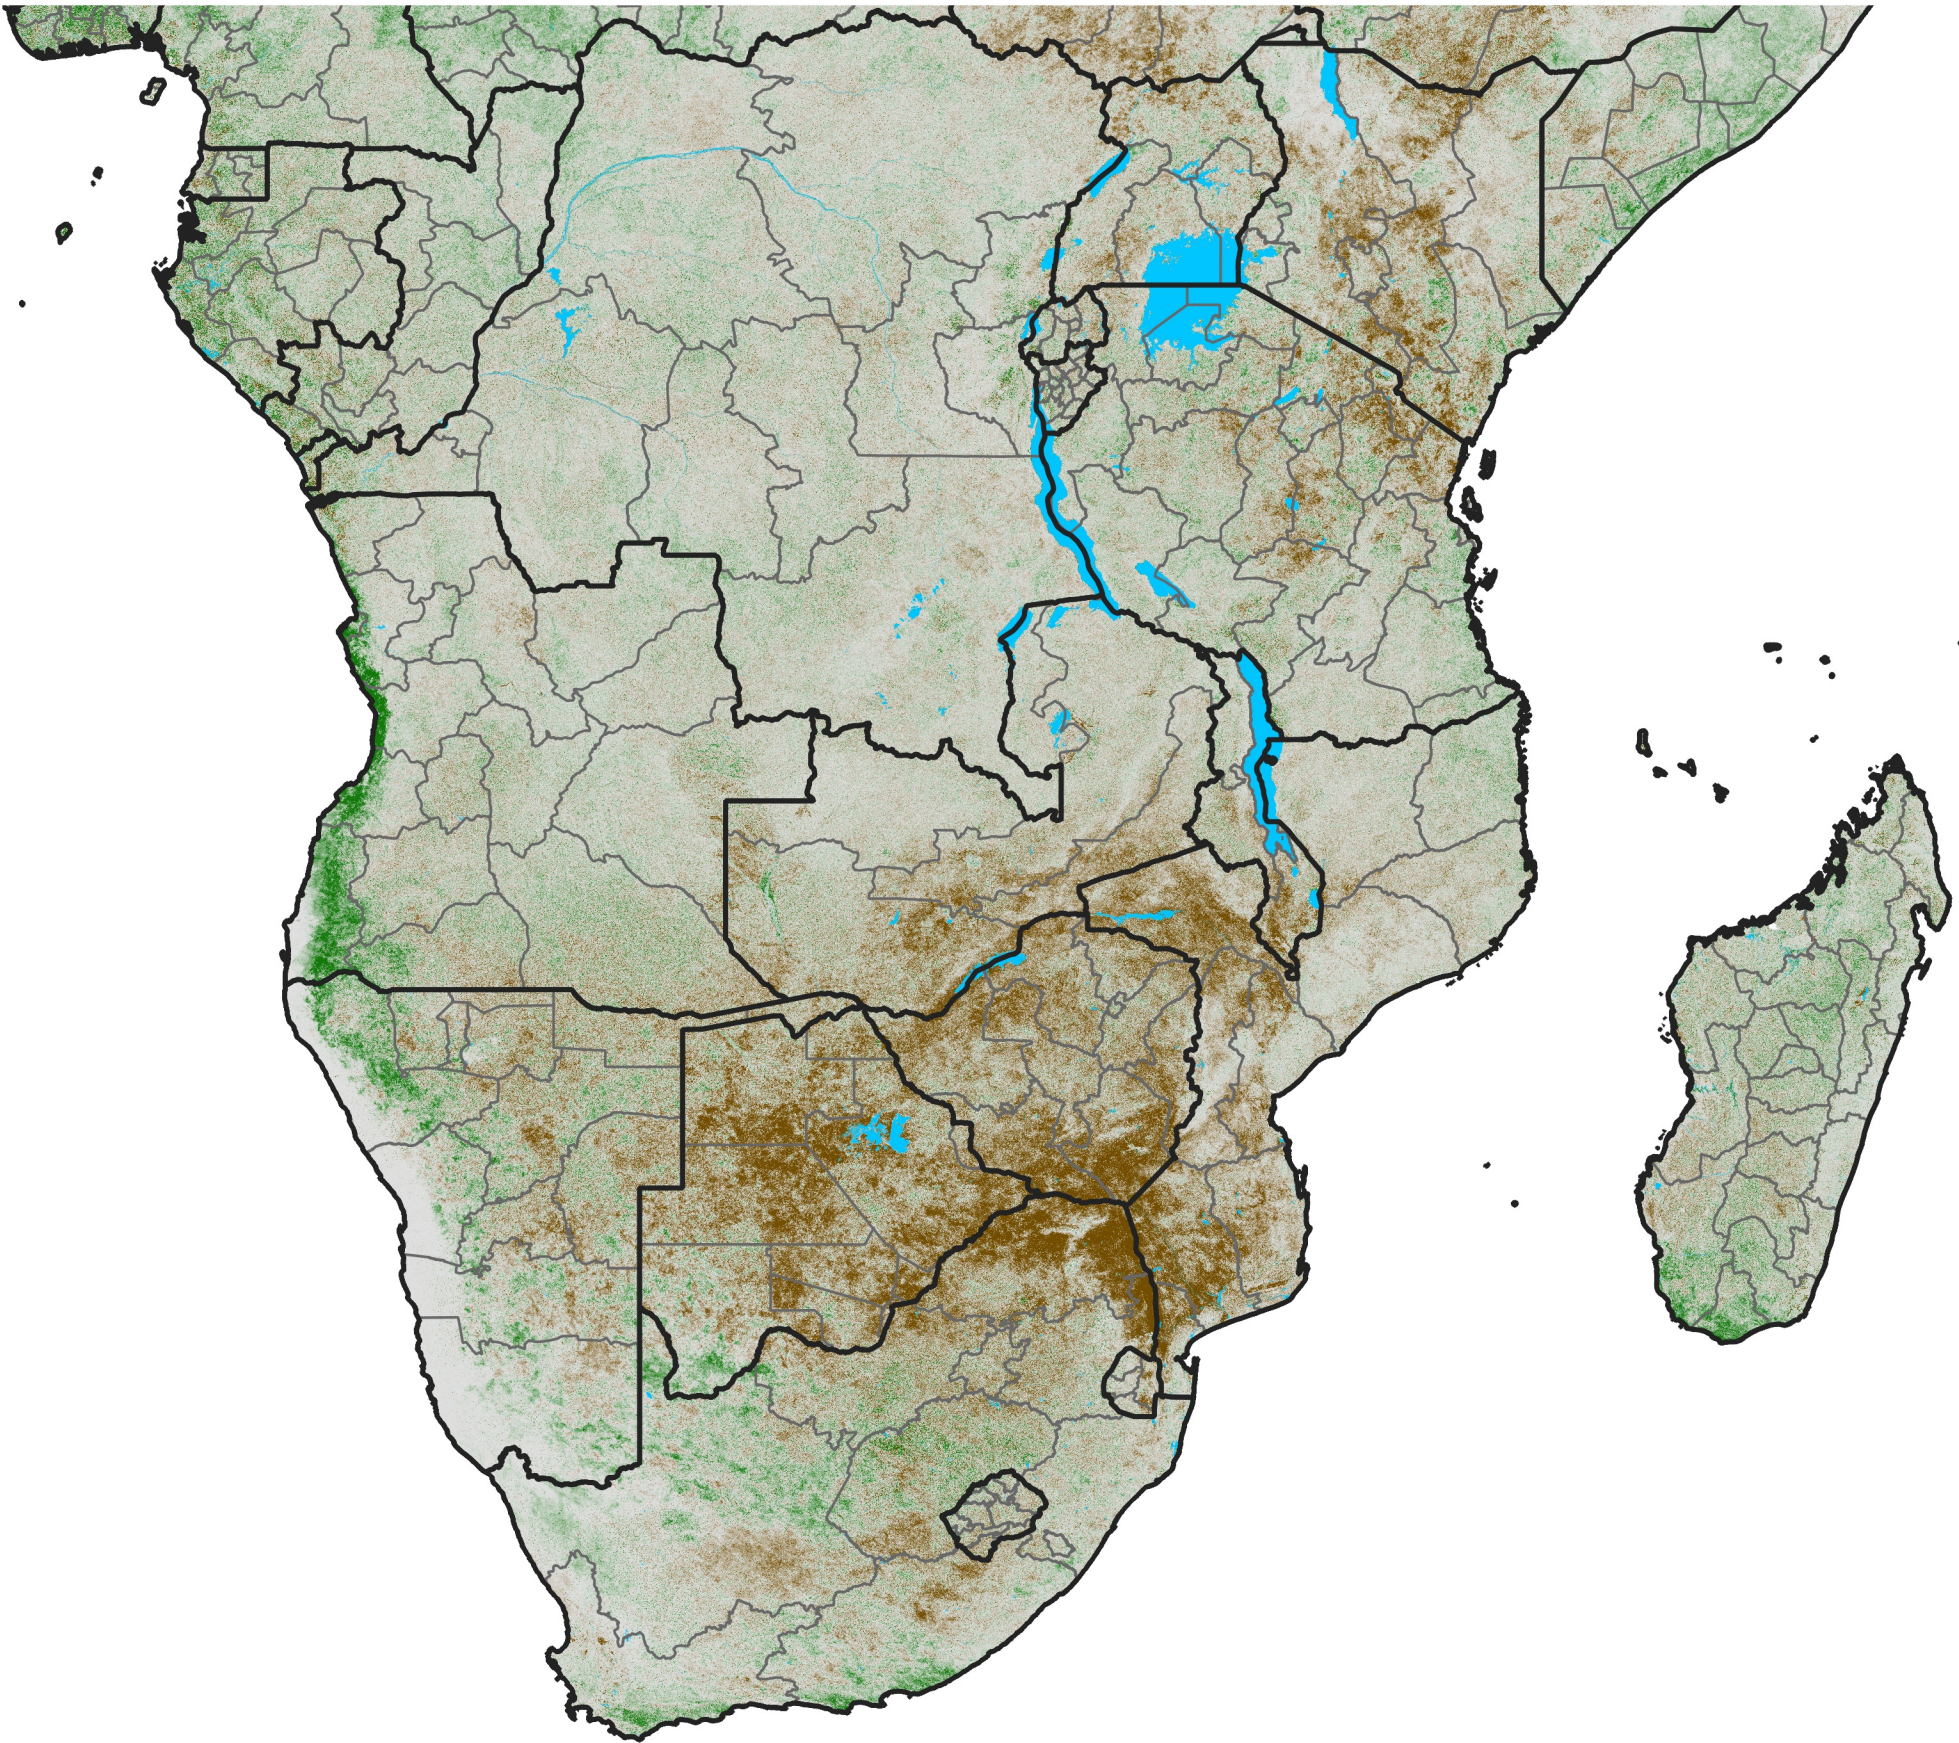

Southern Africa

NDVI Difference

2005 minus 2004

Period 08 / March 11 - 20, 2005

NDVI Difference

< -0.3 -0.2 -0.1 -0.05 0.05 0.1 0.2 >0.3

Negative

No Difference