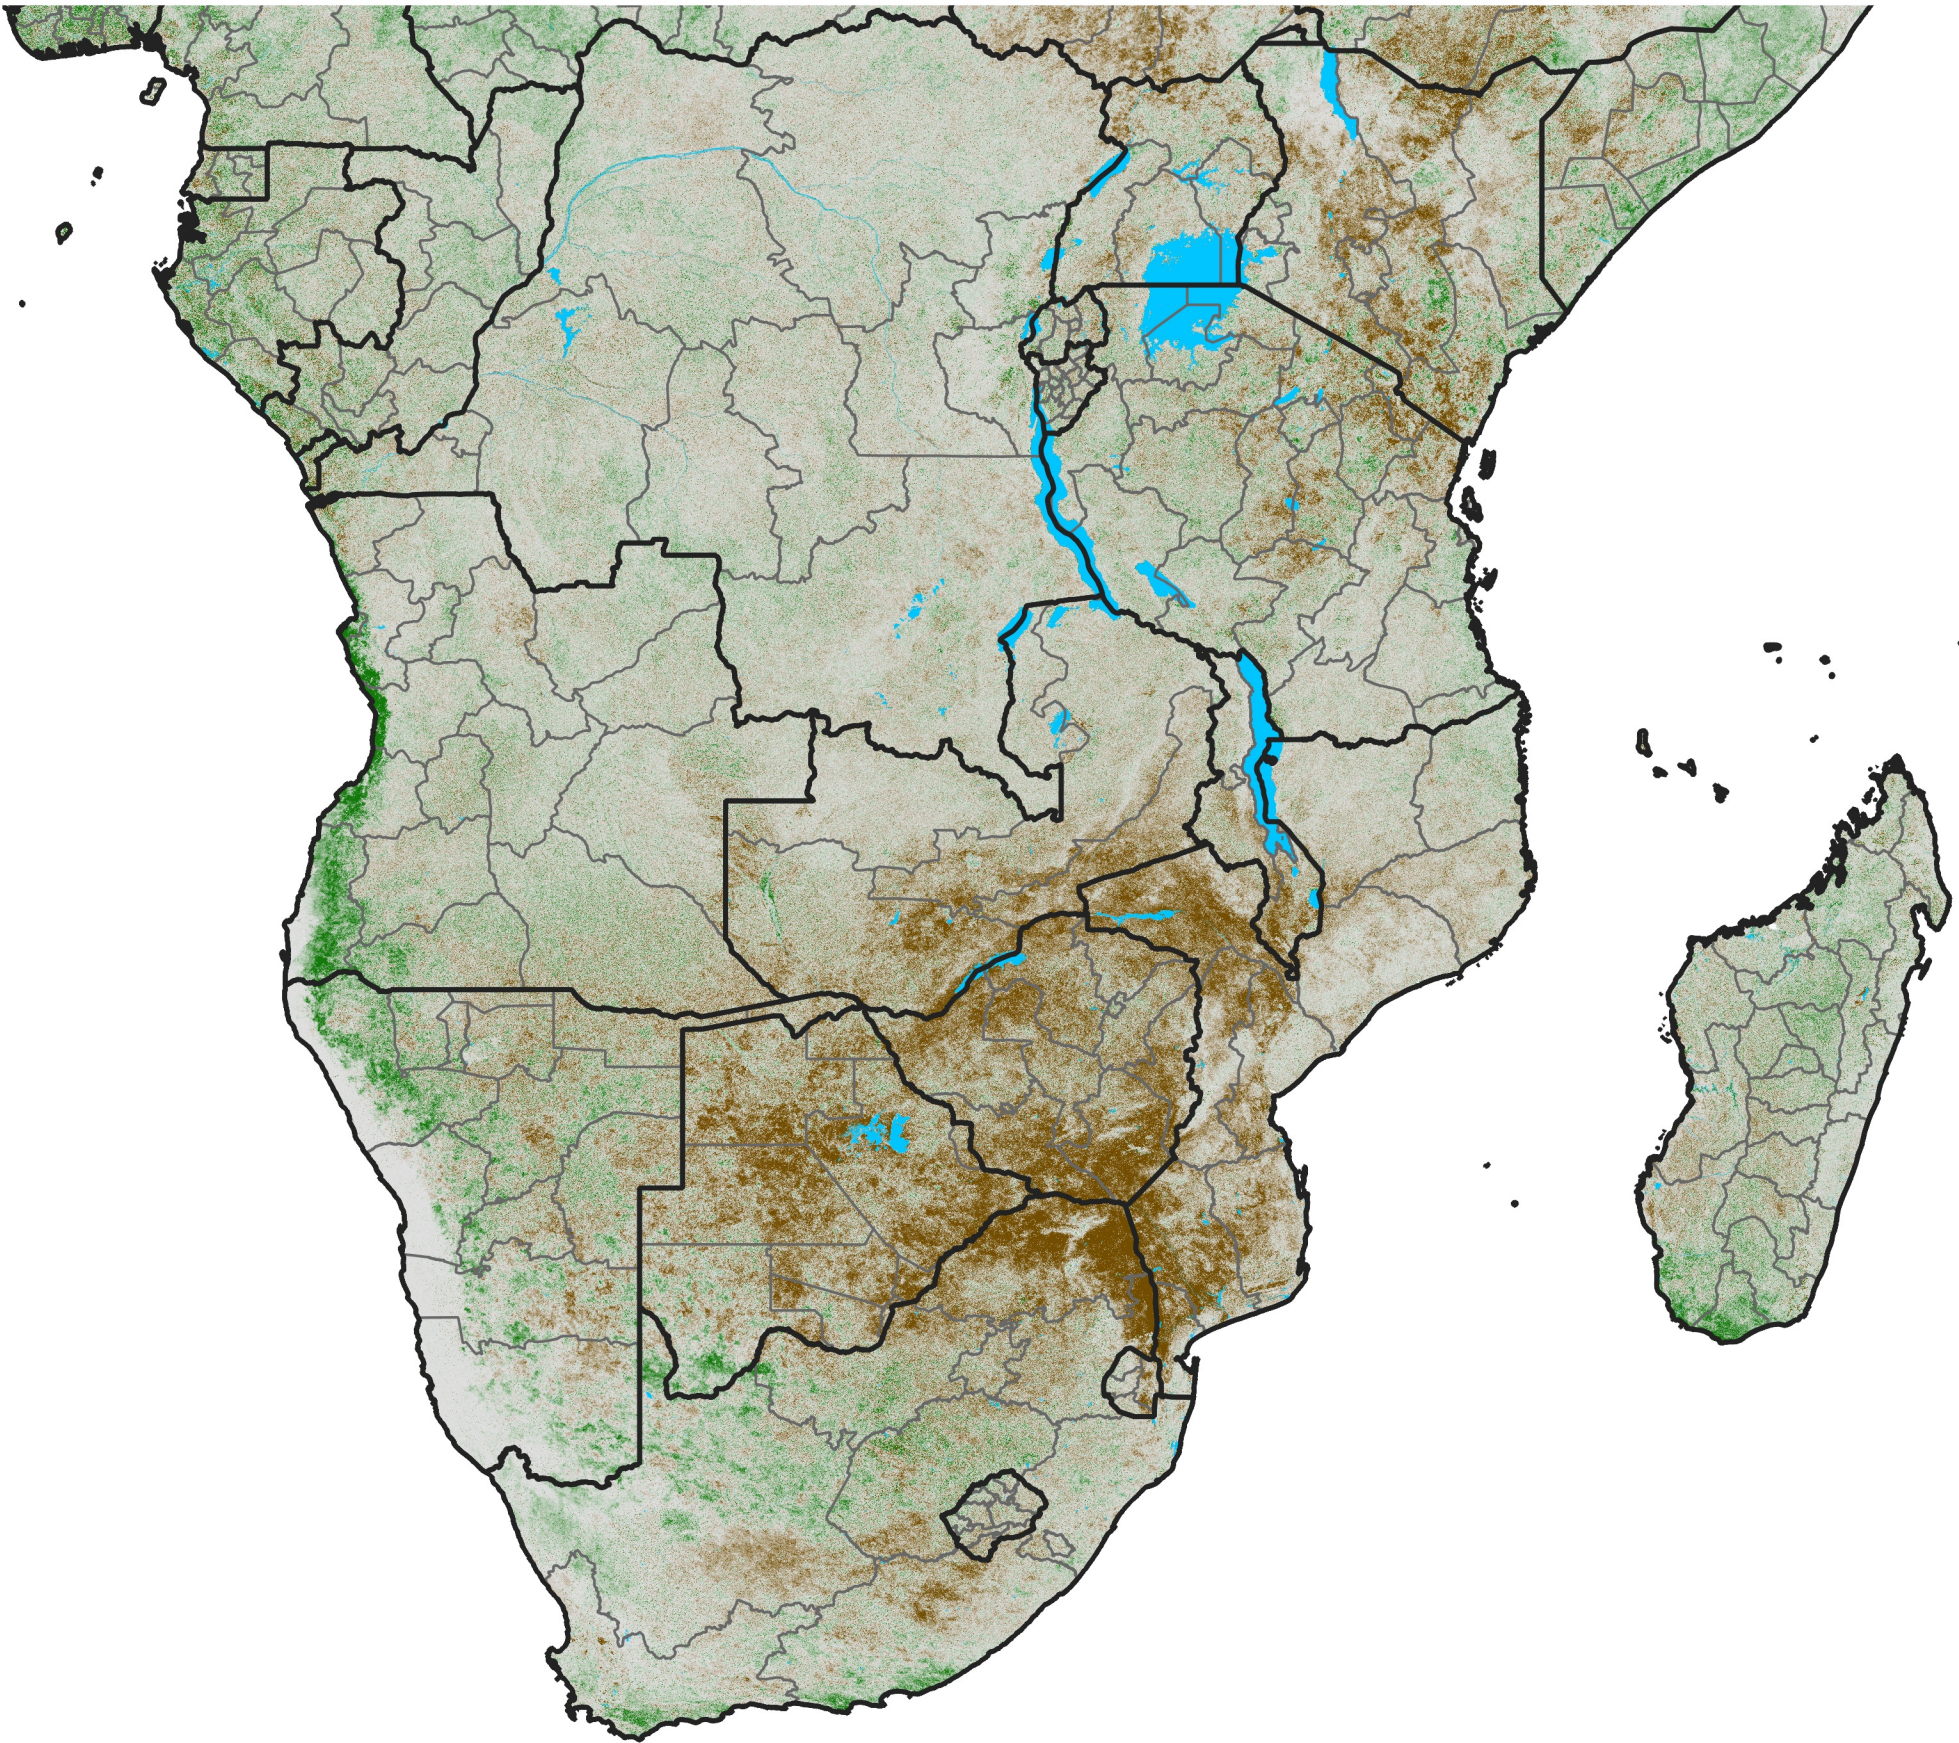

Southern Africa

NDVI Difference

2005 minus 2004

Period 09 / March 21 - 31, 2005

NDVI Difference

< -0.3 -0.2 -0.1 -0.05 0.05 0.1 0.2 >0.3

Negative

No Difference