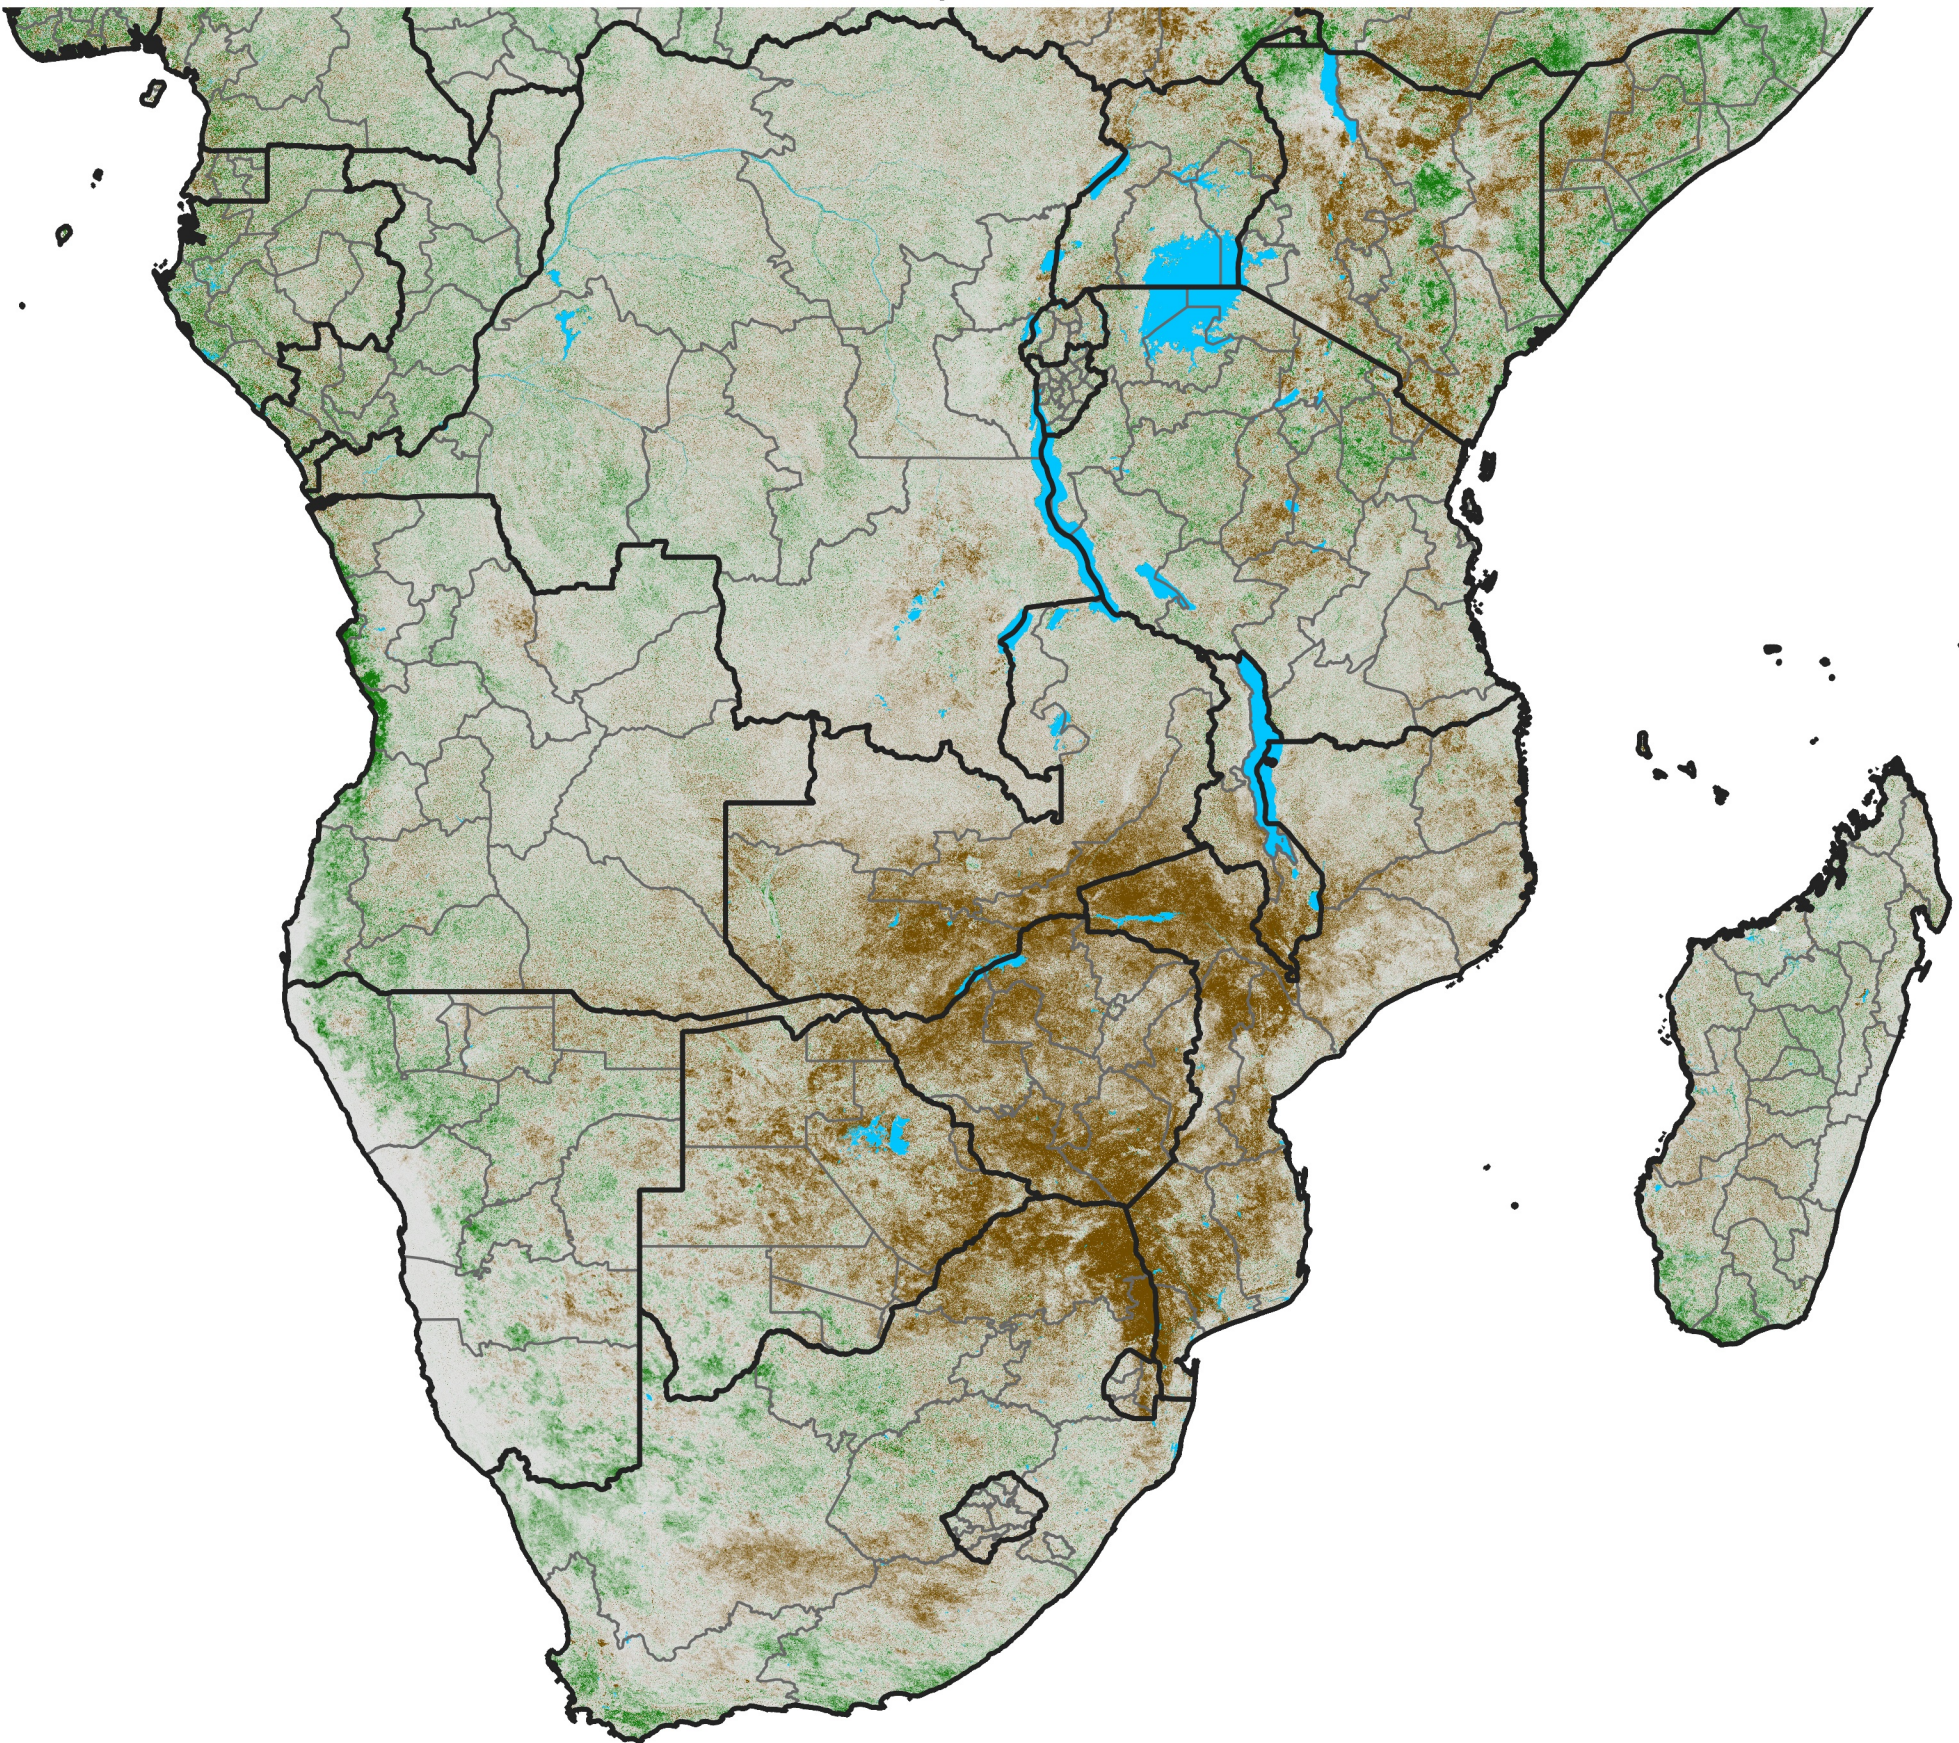

Southern Africa NDVI Difference

2005 minus 2004

Period 12 / April 21 - 30, 2005

NDVI Difference

-0.3 -0.2 -0.1 -0.05 0.05 0.1 0.2 0.3

Negative

No Difference

Positive