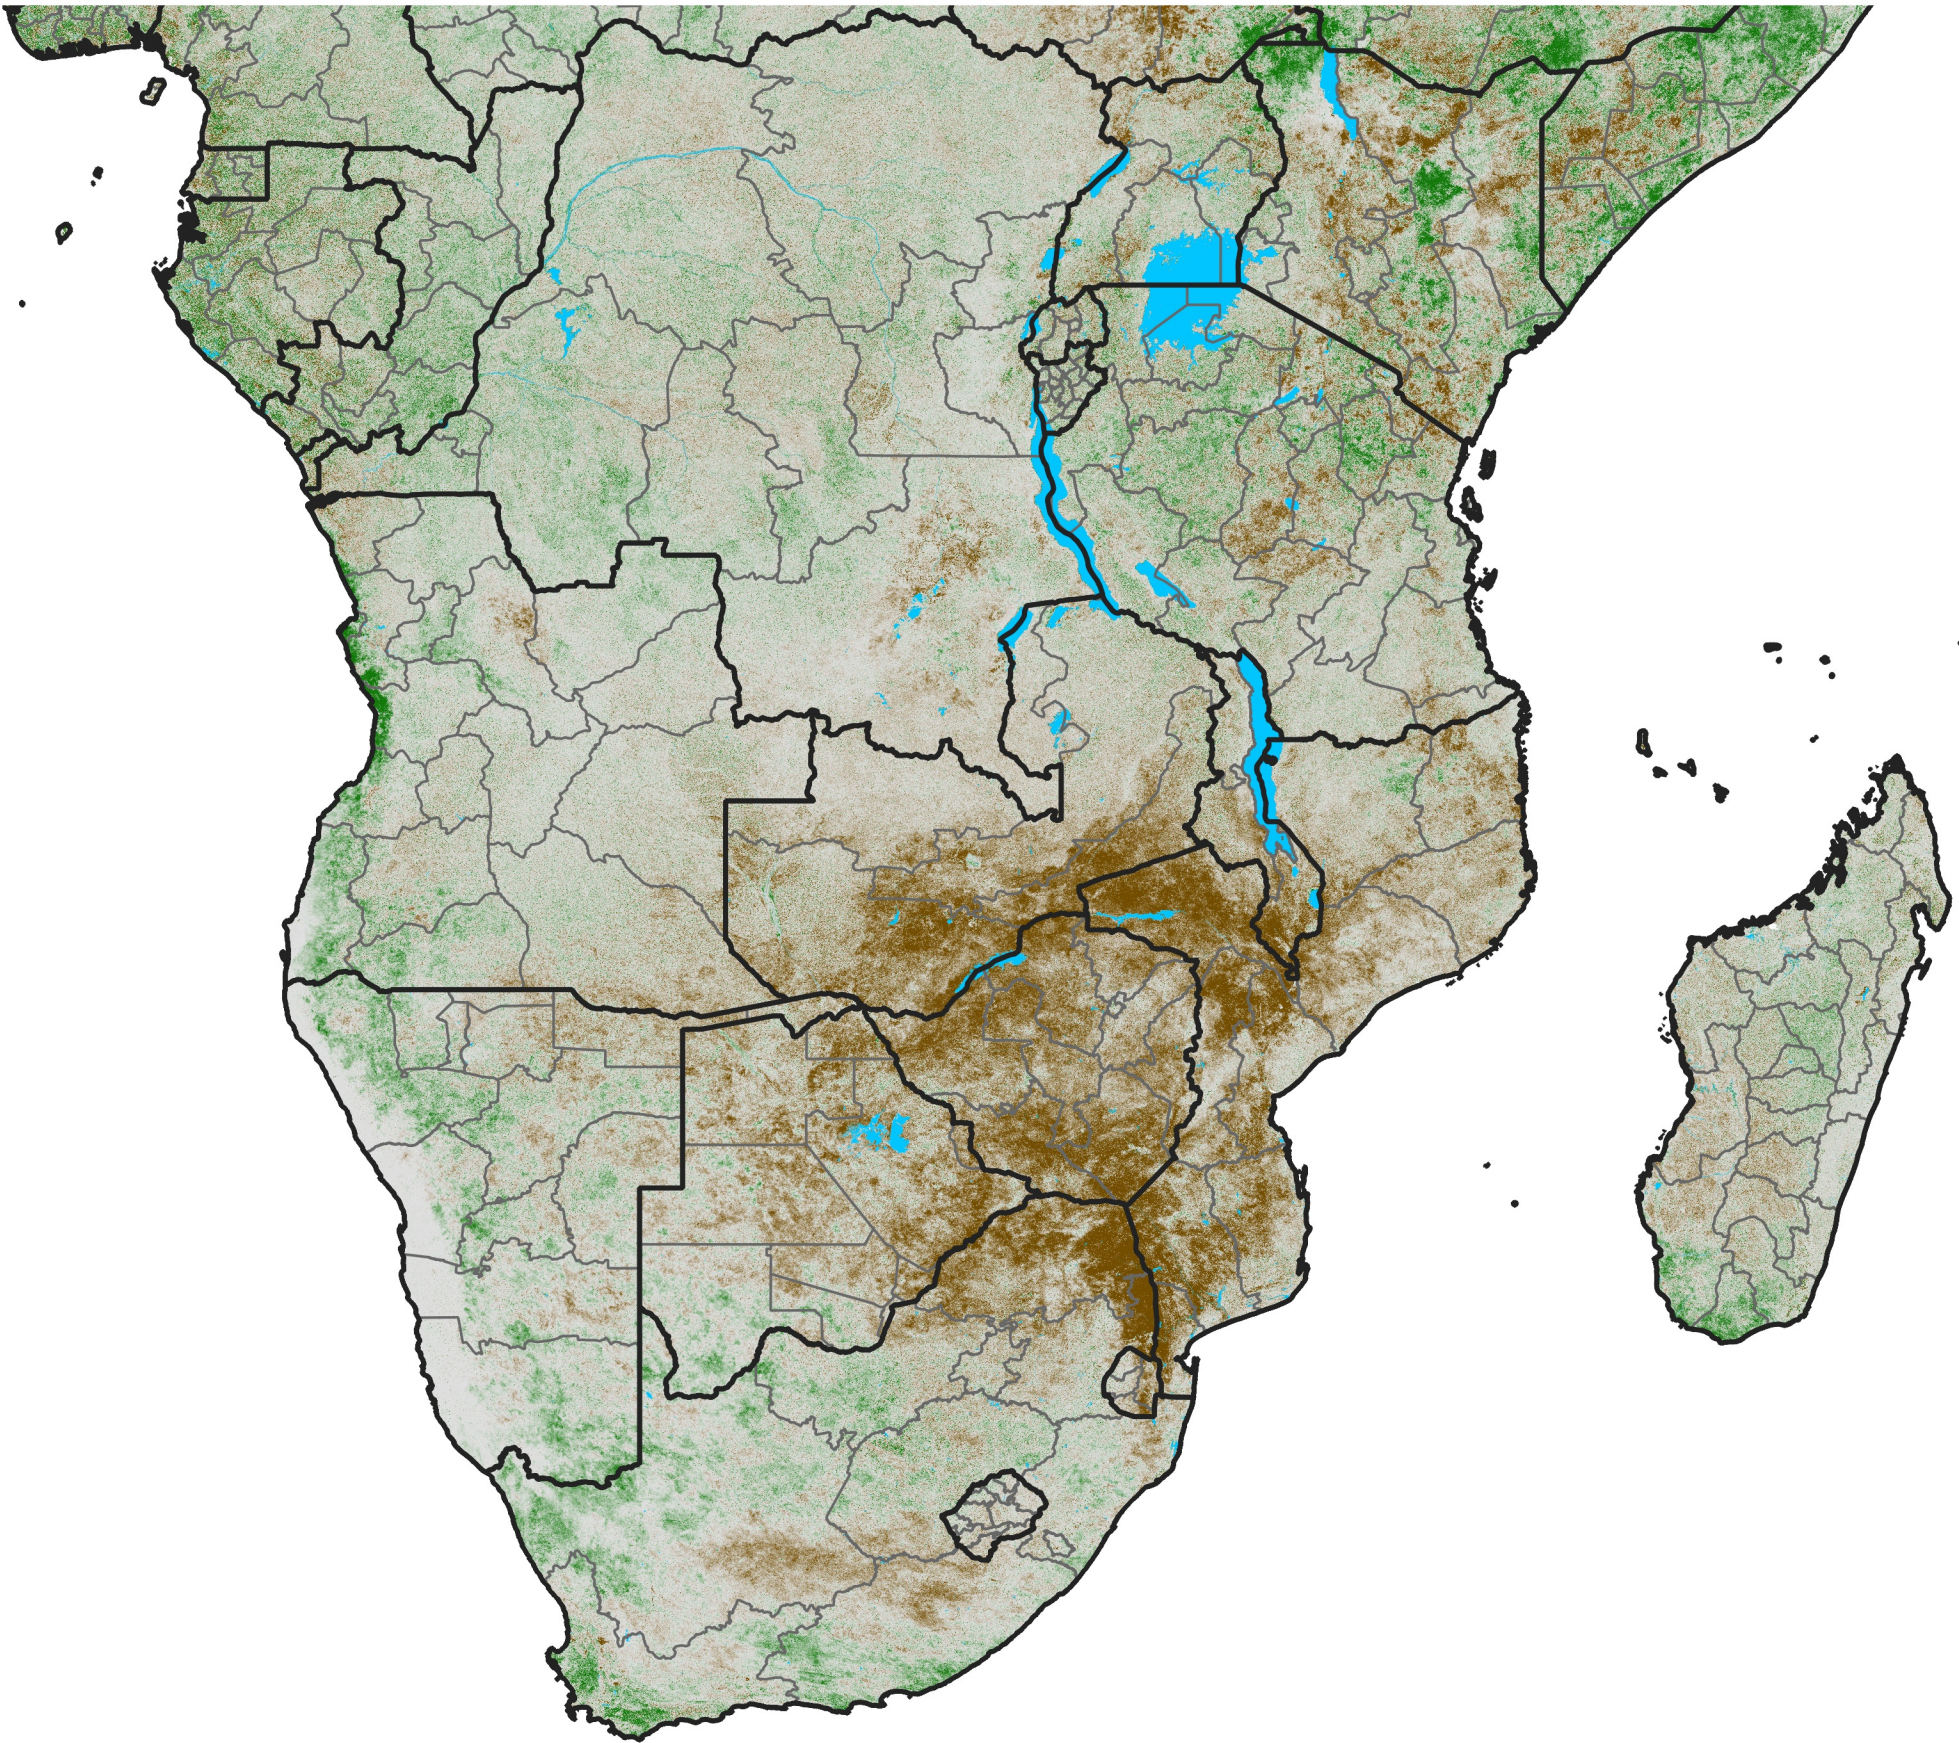

# Southern Africa NDVI Difference

2005 minus 2004

Period 13 / May 01 - 10, 2005

## NDVI Difference

< -0.3   -0.2   -0.1   -0.05   0.05   0.1   0.2   >0.3

Negative

No Difference

Positive